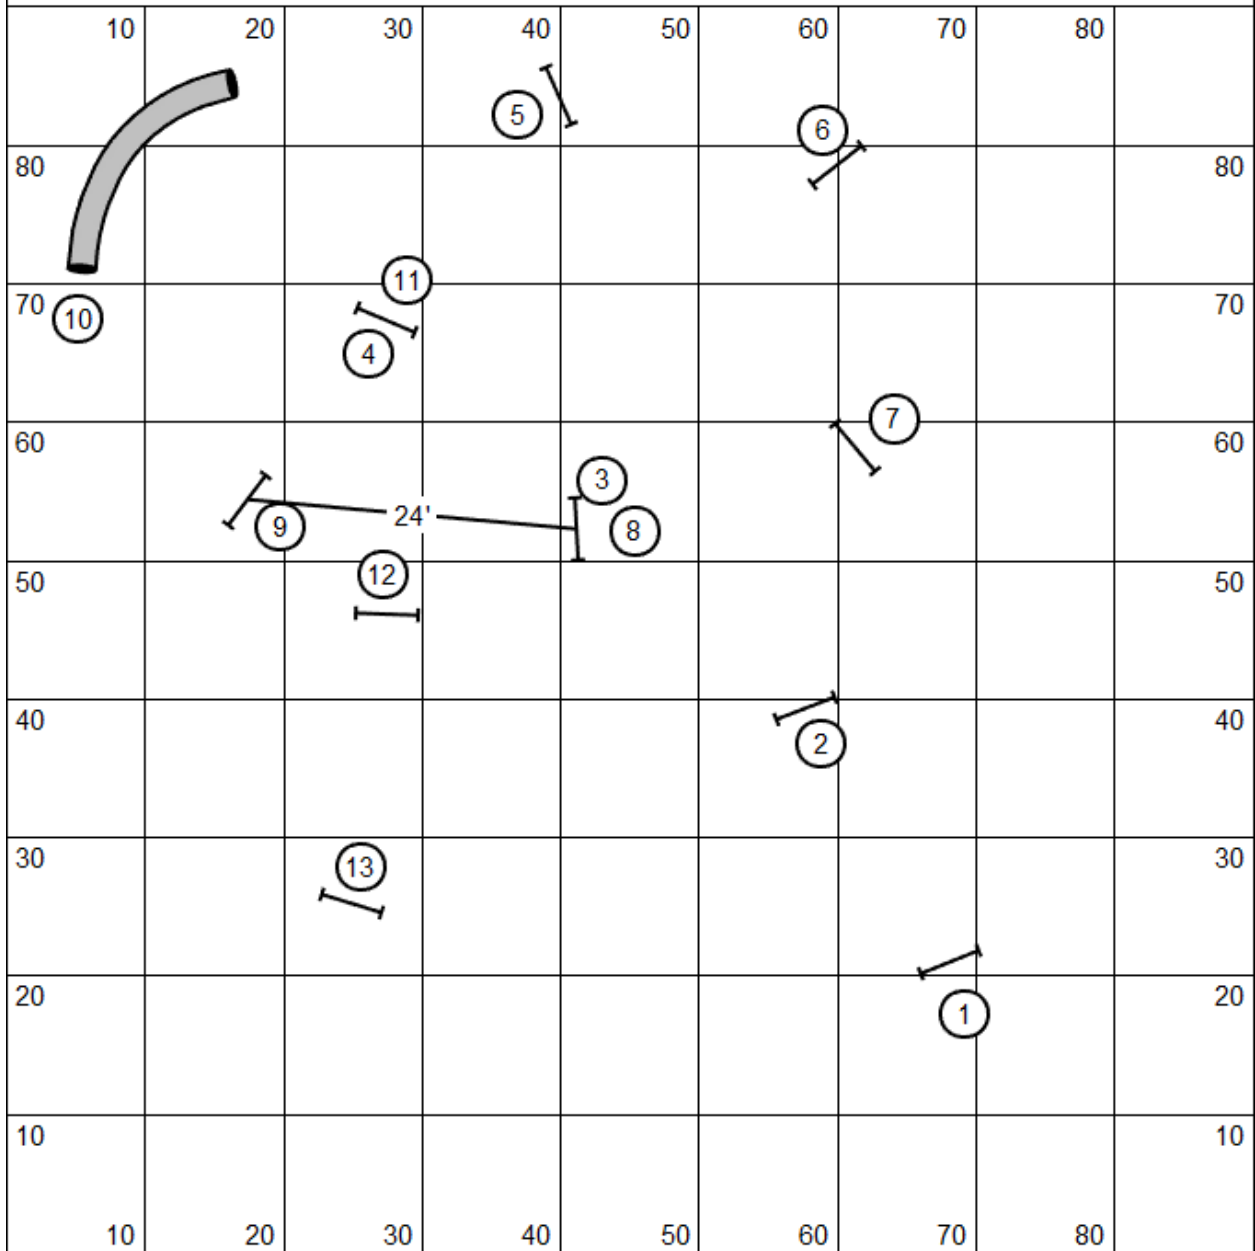

Ardis Intro CC

Designer: Marcy Matties

Ardis Open Jumpers

Designer: Marcy Matties

Ardis Novice Jumpers

Designer: Marcy Matties

Ardis EON Touch N Go

Designer: Marcy Matties