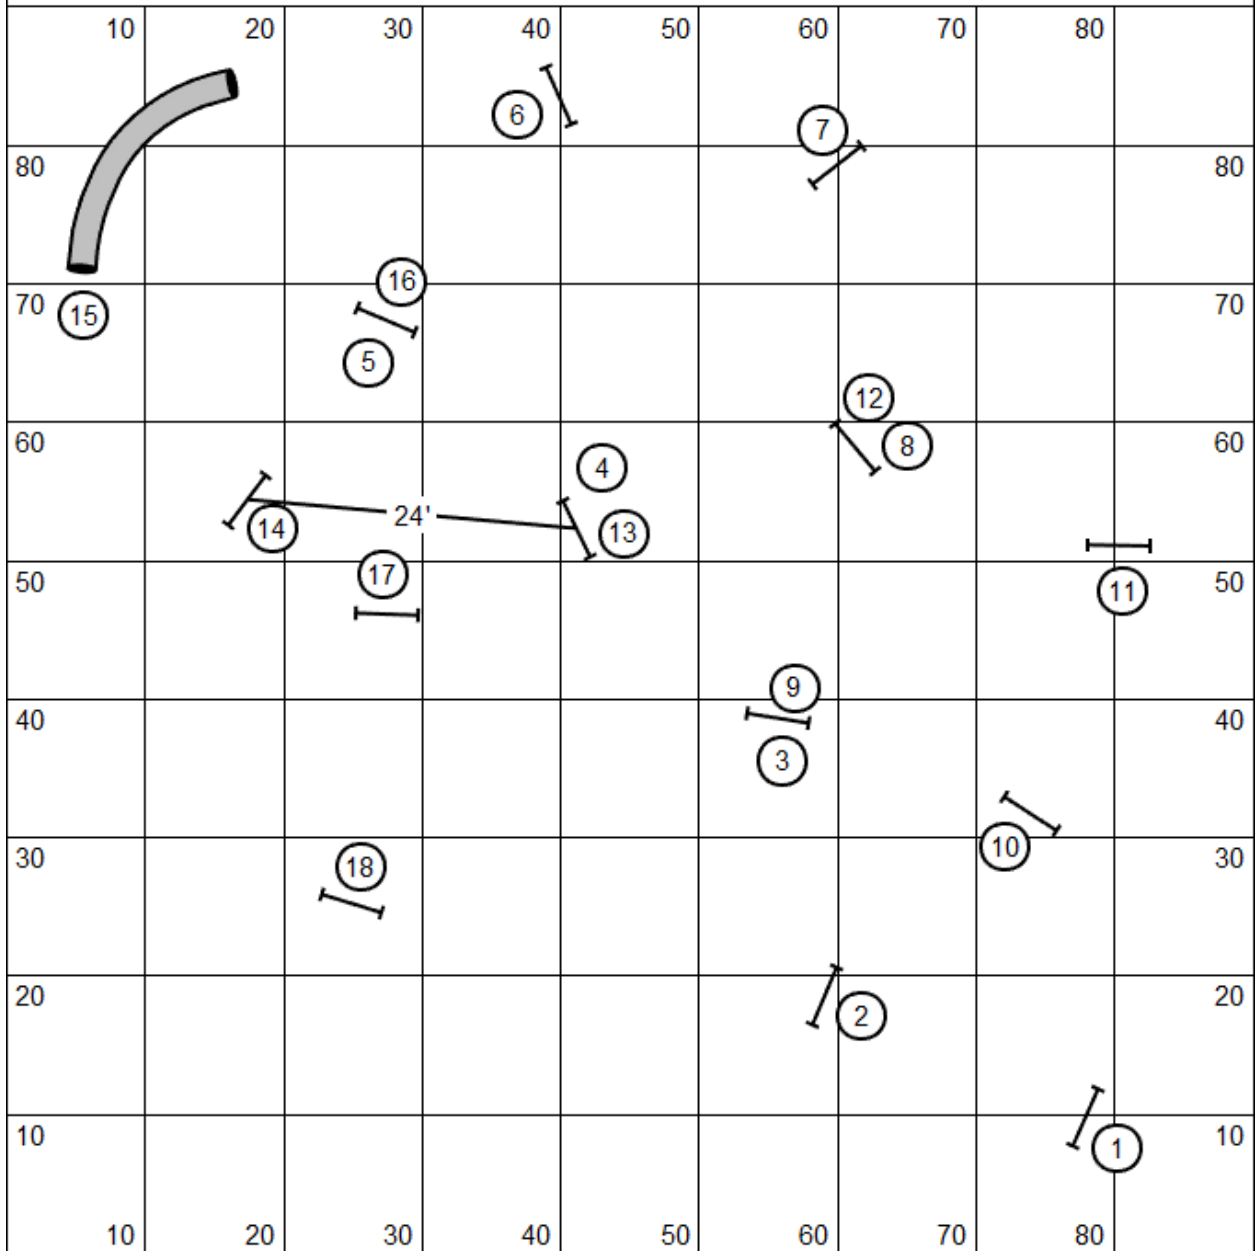

Ardis Intro CC

Designer: Marcy Matties

Ardis Open Jumpers

Designer: Marcy Matties

Ardis Novice Jumpers

Designer: Marcy Matties

Ardis EON Touch N Go

Designer: Marcy Matties