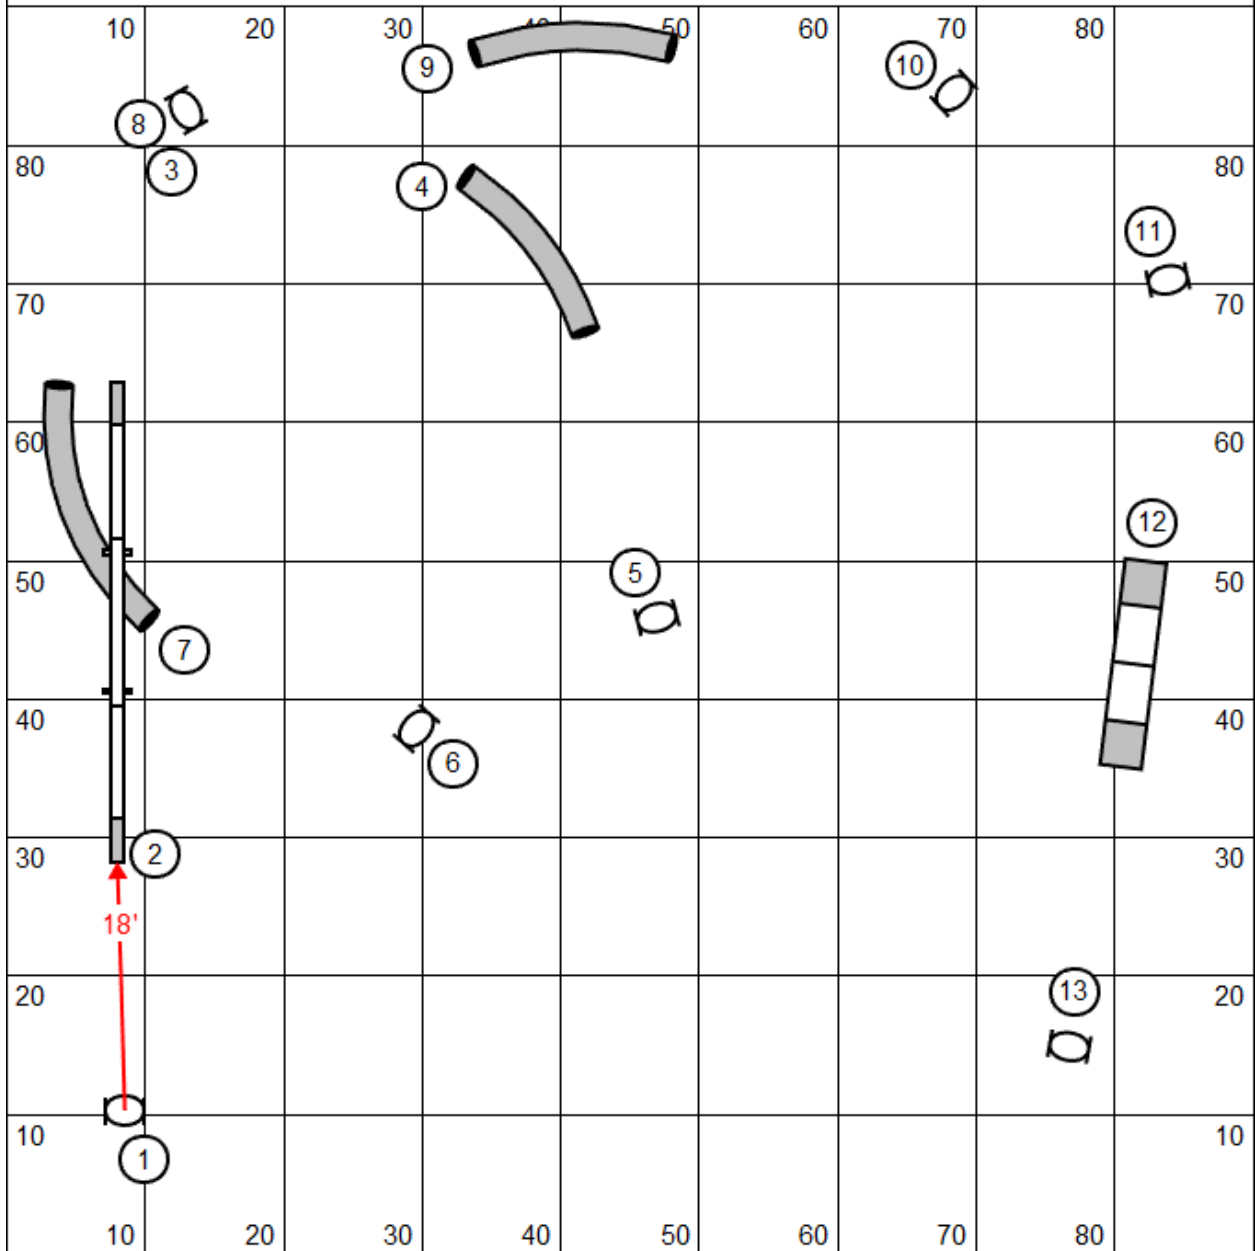

Ardis Intro Touch N Go

Designer: Marcy Matties