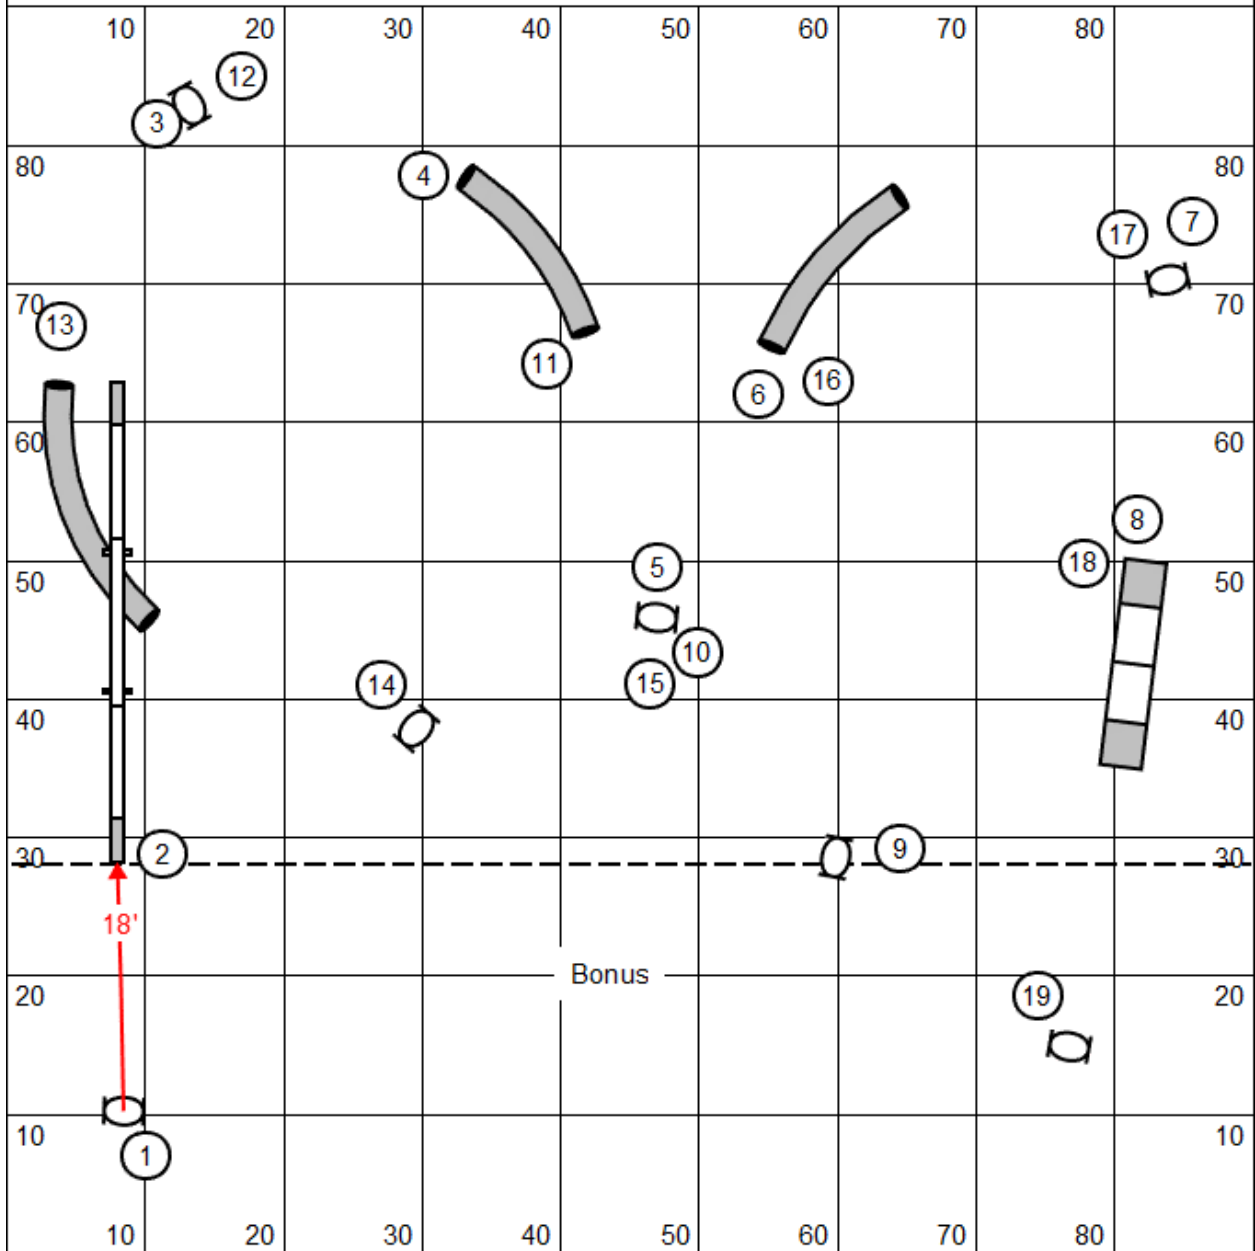

Ardis Intro CC

Designer: Marcy Matties

Ardis Open Jumpers

Designer: Marcy Matties

Ardis Novice Jumpers

Designer: Marcy Matties

Ardis EON Touch N Go

Designer: Marcy Matties