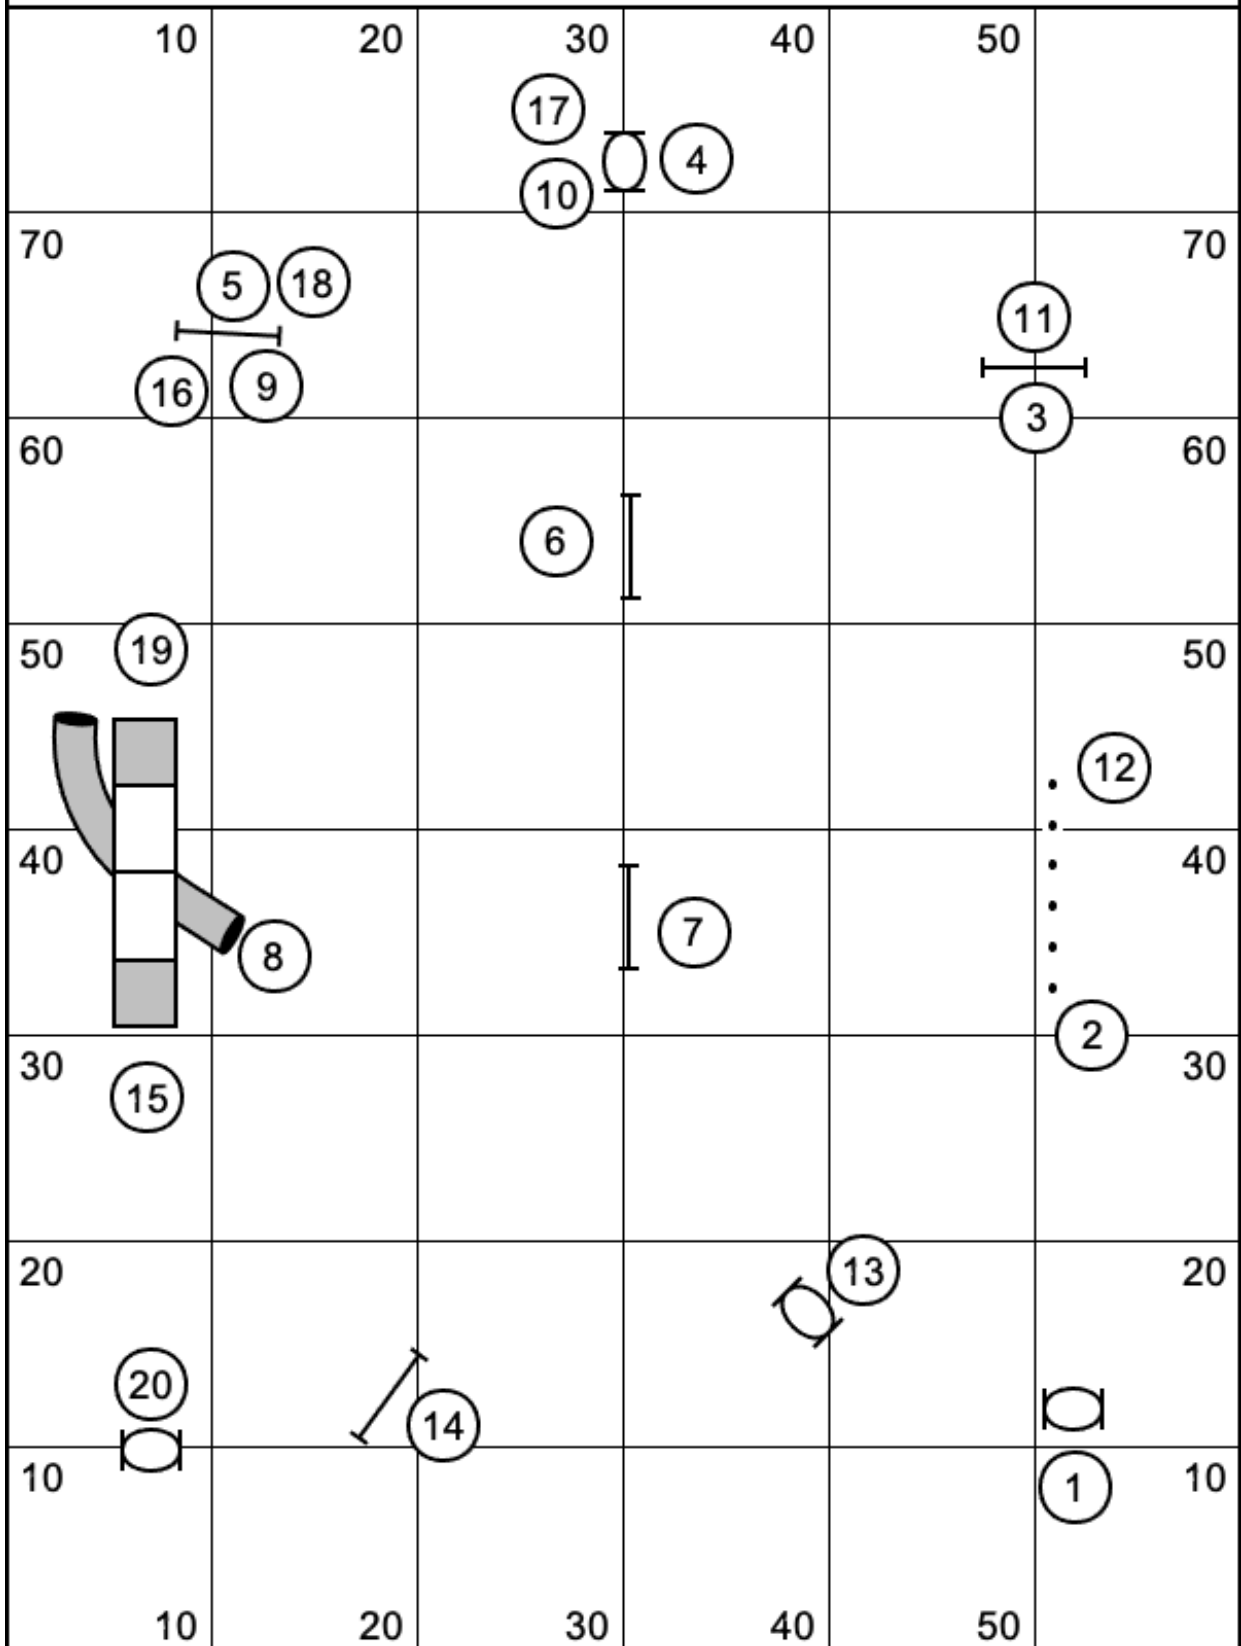

Frosty Open Regular 1

Designed by M. Vincent

Frosty Novice Regular 1

Designed by M. Vincent

	10	20	30	40	50	
						
70						70
60						60
50						50
40						40
30						30
20						20
10						10
	10	20	30	40	50	

Frosty Intro Regular 1			Designed by M. Vincent		
10	20	30	40	50	
		 			
70					70
	 				
60					60
					
50					50
				 	
40					40
					
30					30
					
20					20
					
10					10
					
10	20	30	40	50	

Frosty Elite Regular 2

Designed by M. Vincent

Frosty Novice Regular 2

Designed by M. Vincent

	10	20	30	40	50	
			(12) (4)			
70	(5) (13) (11)				(3)	70
60						60
50	(14) (6)					50
40	(10)		(9)		⋮ (2)	40
30						30
20	(15) (7)			(8)		20
10	(1)					10
	10	20	30	40	50	

50

50

10

9

4

3

40

40