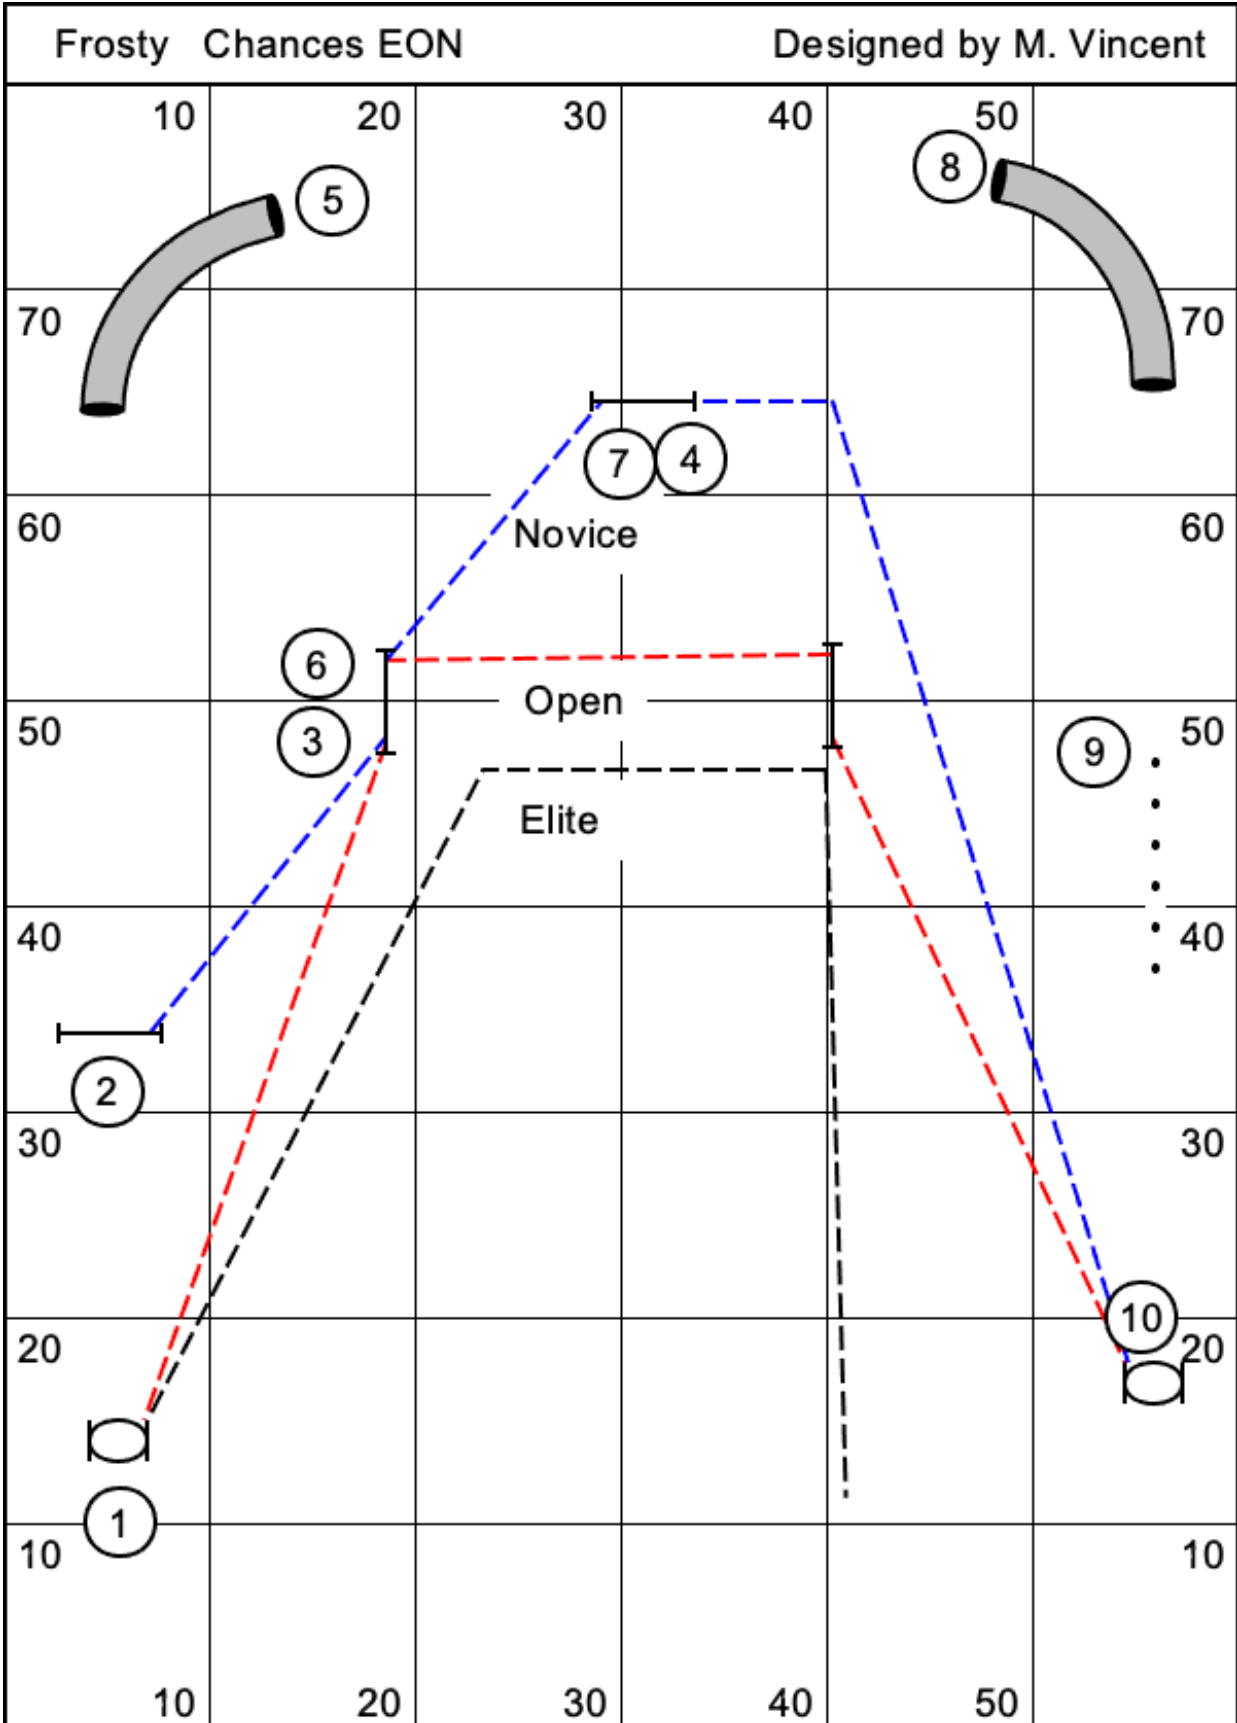

Frosty Intro Regular 1			Designed by M. Vincent		
10	20	30	40	50	
		 			
70					70
	 				
60					60
					
50					50
				 	
40					40
					
30					30
					
20					20
					
10					10
					
10	20	30	40	50	

Frosty Elite Regular 2

Designed by M. Vincent

Frosty Novice Regular 2

Designed by M. Vincent

	10	20	30	40	50	
			(12) (4)			
70	(5) (13) (11)				(3)	70
60						60
50	(14) (6)					50
40	(10)		(9)		⋮ (2)	40
30						30
20	(15) (7)			(8)		20
10	(1)					10
	10	20	30	40	50	

Frosty Open Jumpers			Designed by M. Vincent		
10	20	30	40	50	
70					70
60					60
50					50
40					40
30					30
20					20
10					10
10	20	30	40	50	

Frosty Intro Jumpers				Designed by M. Vincent			
10	20	30	40	50			
70							70
60							60
50							50
40							40
30							30
20							20
10							10
10	20	30	40	50			