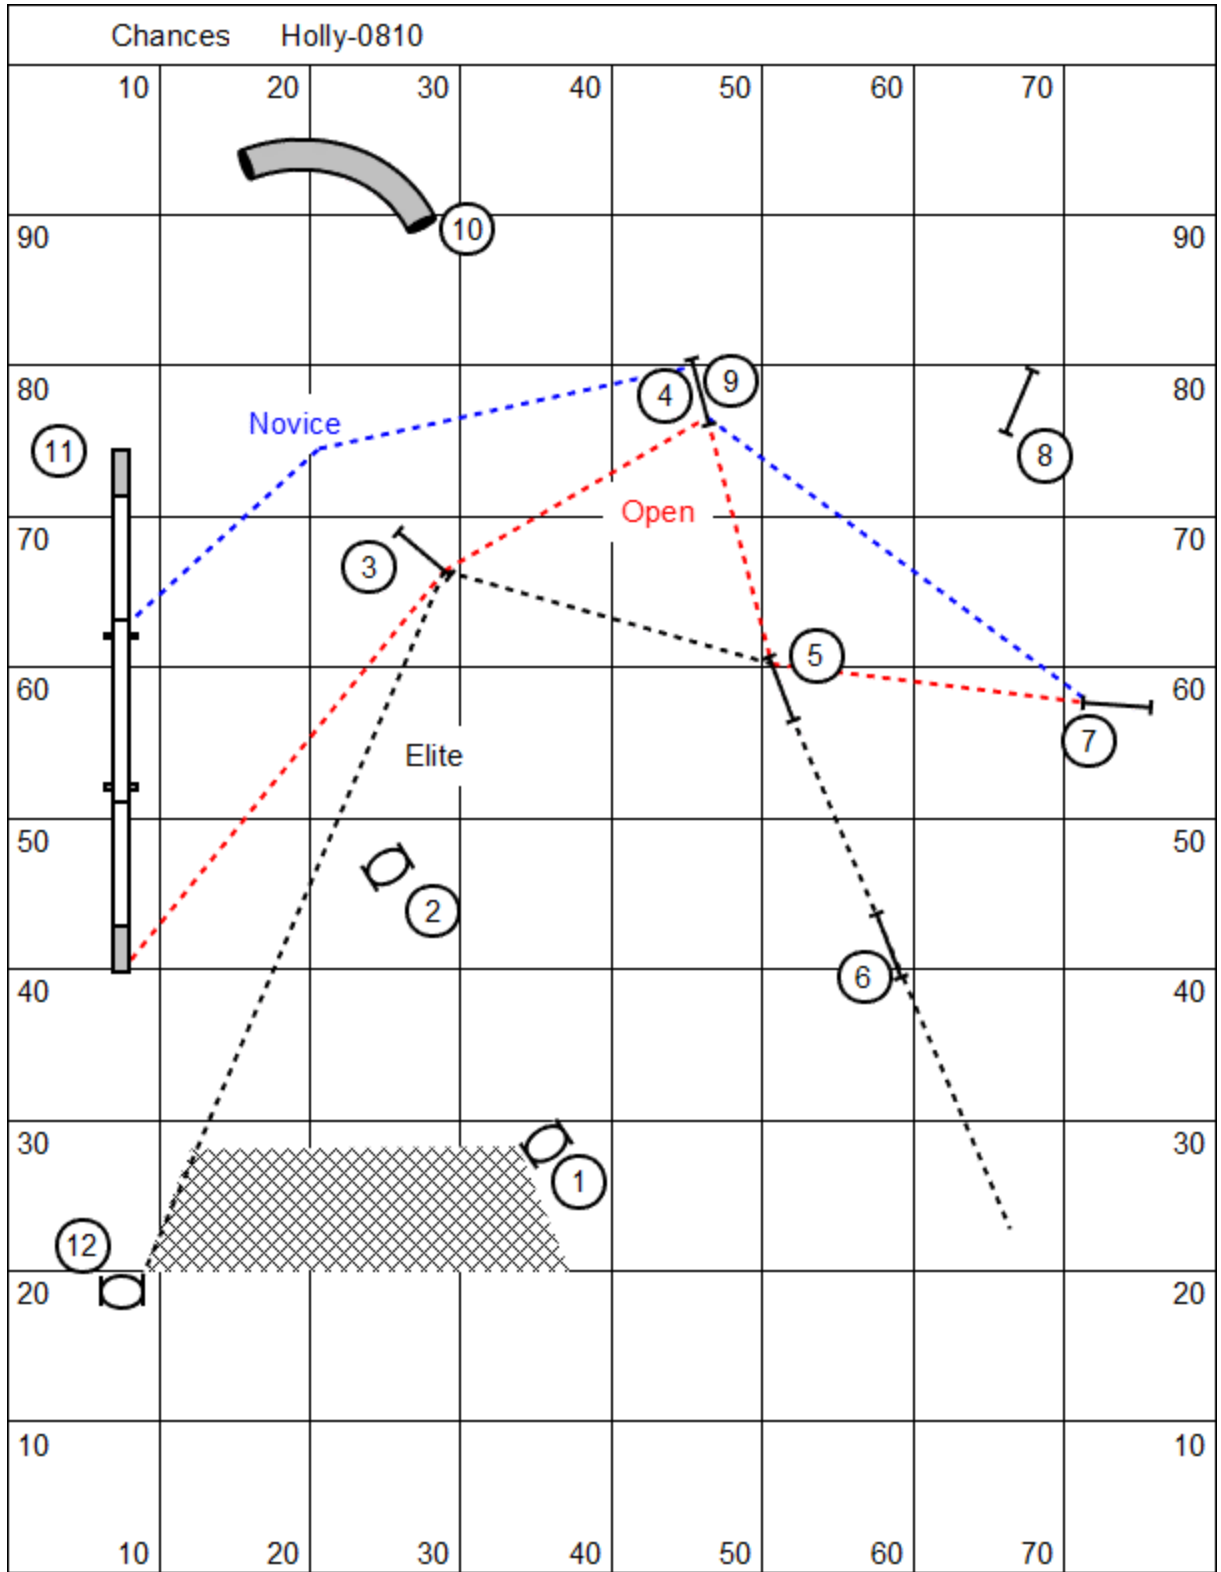

Elite Regular 2		Holly-0810					
10	20	30	40	50	60	70	
		(19)		(5) (18)		(4)	
90							90
80			(6)				80
70	(20)			(17)		(3)	70
60		(16)					60
50			(7)	(11)		(10) (2)	50
40	(15)					Bonus	(9) (1)
30					(8) (12)		30
20	(21)						20
	Bonus Sequences 1-6 6-11 11-15 15-21		(14)			(13)	10
		30	40	50	60	70	

Open Regular 2 Holly-0810

Novice Regular 1 Holly-0810

Novice Regular 2 Holly-0810

Intro Regular 1 Holly-0810

Intro Regular 2 Holly-0810

Elite Jumpers

Holly-0810

Novice Jumpers Holly-0810							
10	20	30	40	50	60	70	
			8		9		90
90							90
80							80
70	7	12		11		10	70
60				4		3	60
50	13						50
	6						
40			5			2	40
	14						
30							30
20						1	20
10							10
10	20	30	40	50	60	70	