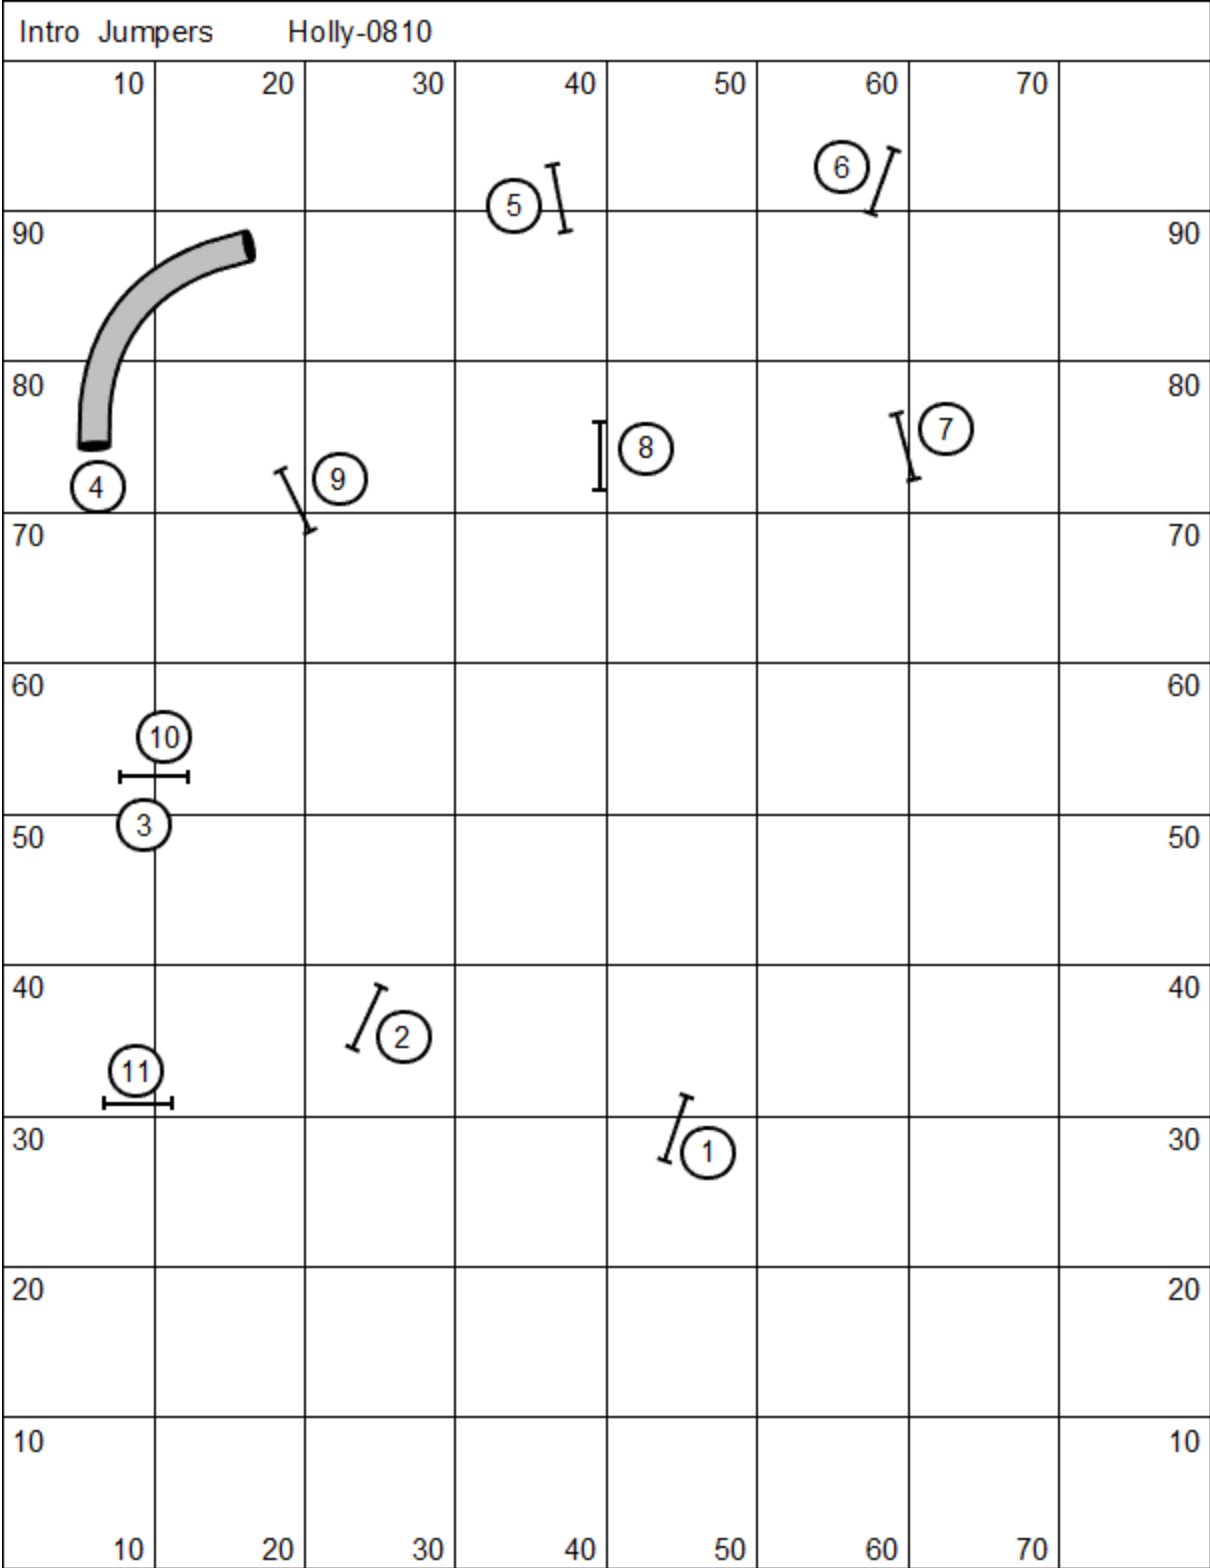

Elite Regular 2		Holly-0810					
10	20	30	40	50	60	70	
		(19)		(5) (18)		(4)	
90							90
80			(6)				80
70	(20)			(17)		(3)	70
60		(16)					60
50			(7)	(11)		(10) (2)	50
40	(15)					Bonus	(9) (1)
30					(8) (12)		30
20	(21)						20
	Bonus Sequences 1-6 6-11 11-15 15-21		(14)			(13)	10
		30	40	50	60	70	

Open Regular 2 Holly-0810

Novice Regular 1 Holly-0810

Novice Regular 2 Holly-0810

Intro Regular 1 Holly-0810

Intro Regular 2 Holly-0810

Elite Jumpers

Holly-0810

Novice Jumpers Holly-0810							
10	20	30	40	50	60	70	
			8		9		90
90							90
80							80
70	7	12		11		10	70
60				4		3	60
50	13						50
	6						
40			5			2	40
	14						
30							30
20						1	20
10							10
10	20	30	40	50	60	70	