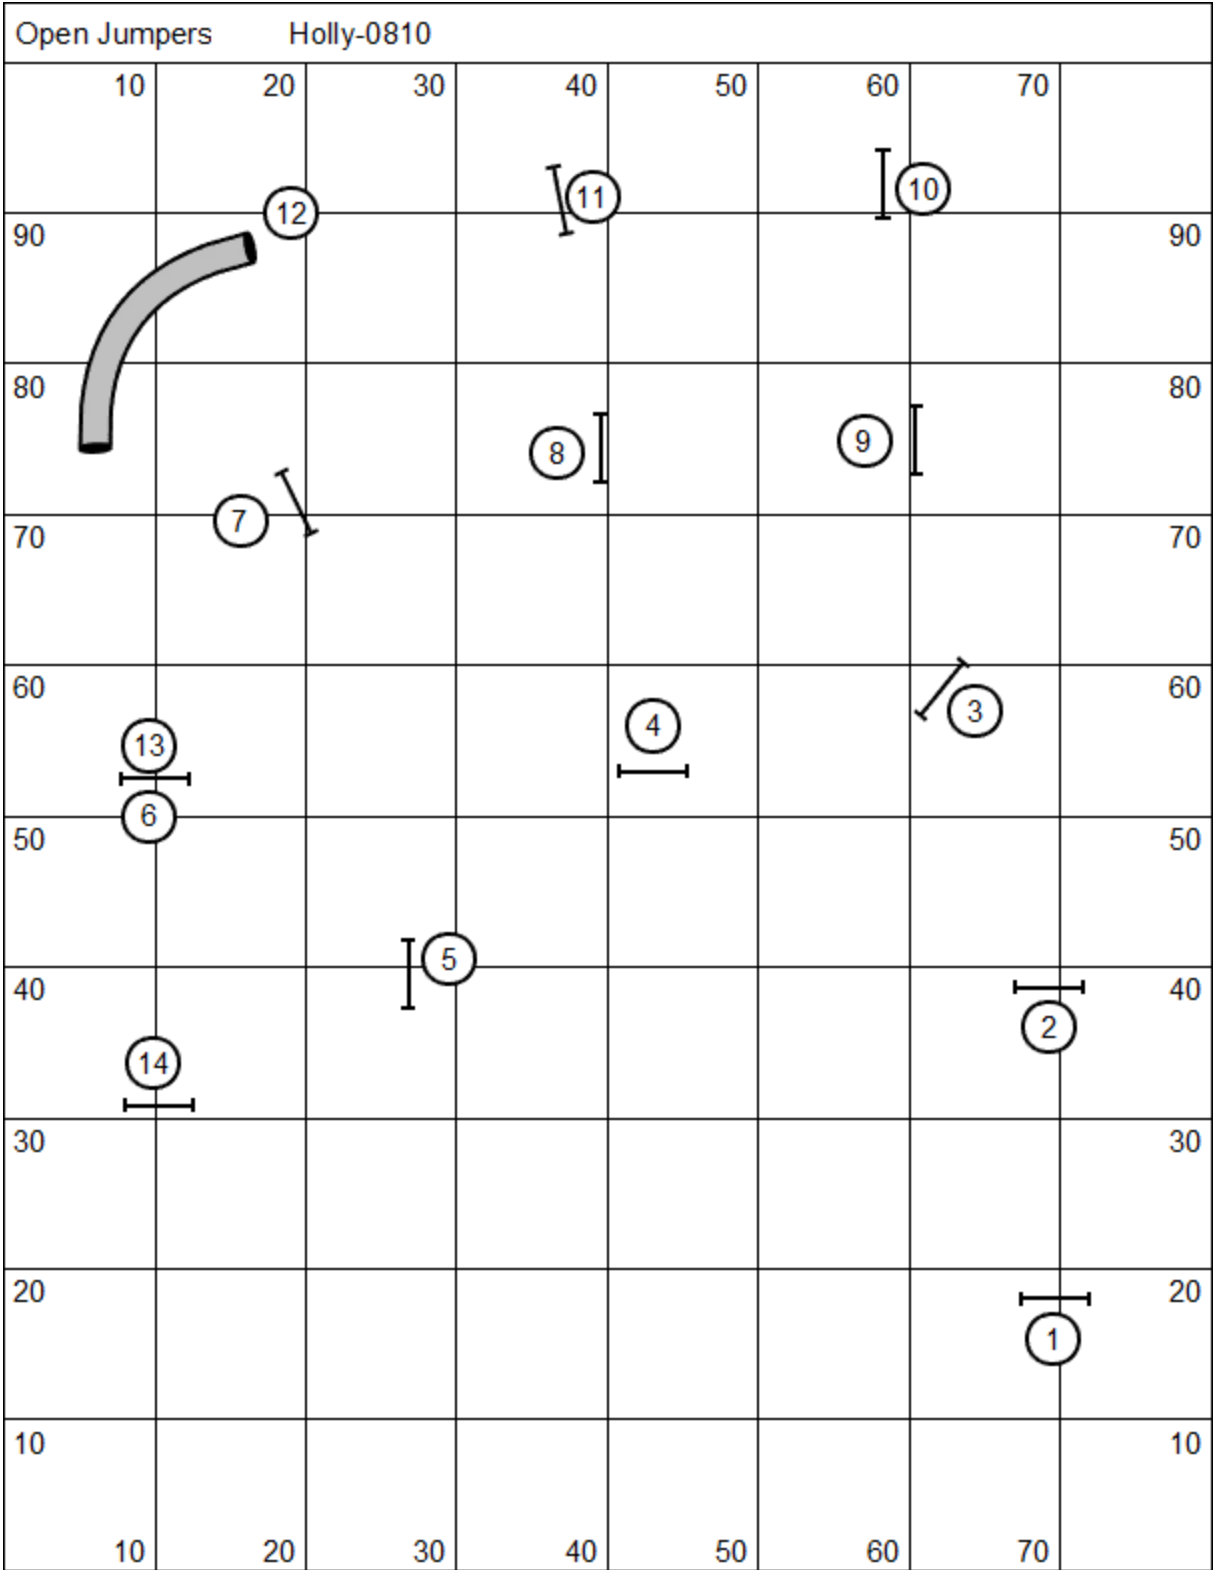

Elite Regular 2		Holly-0810					
10	20	30	40	50	60	70	
		(19)		(5) (18)		(4)	
90							90
80			(6)				80
70	(20)			(17)		(3)	70
60		(16)					60
50			(7)	(11)		(10) (2)	50
40	(15)					Bonus	(9) (1)
30					(8) (12)		30
20	(21)						20
	Bonus Sequences 1-6 6-11 11-15 15-21		(14)			(13)	10
		30	40	50	60	70	

Open Regular 2 Holly-0810

Novice Regular 1 Holly-0810

Novice Regular 2 Holly-0810

Intro Regular 1 Holly-0810

Intro Regular 2 Holly-0810

Elite Jumpers

Holly-0810

Novice Jumpers Holly-0810							
10	20	30	40	50	60	70	
			8		9		90
90							90
80							80
70	7	12		11		10	70
60				4		3	60
50	13						50
	6						
40			5			2	40
	14						
30							30
20						1	20
10							10
10	20	30	40	50	60	70	