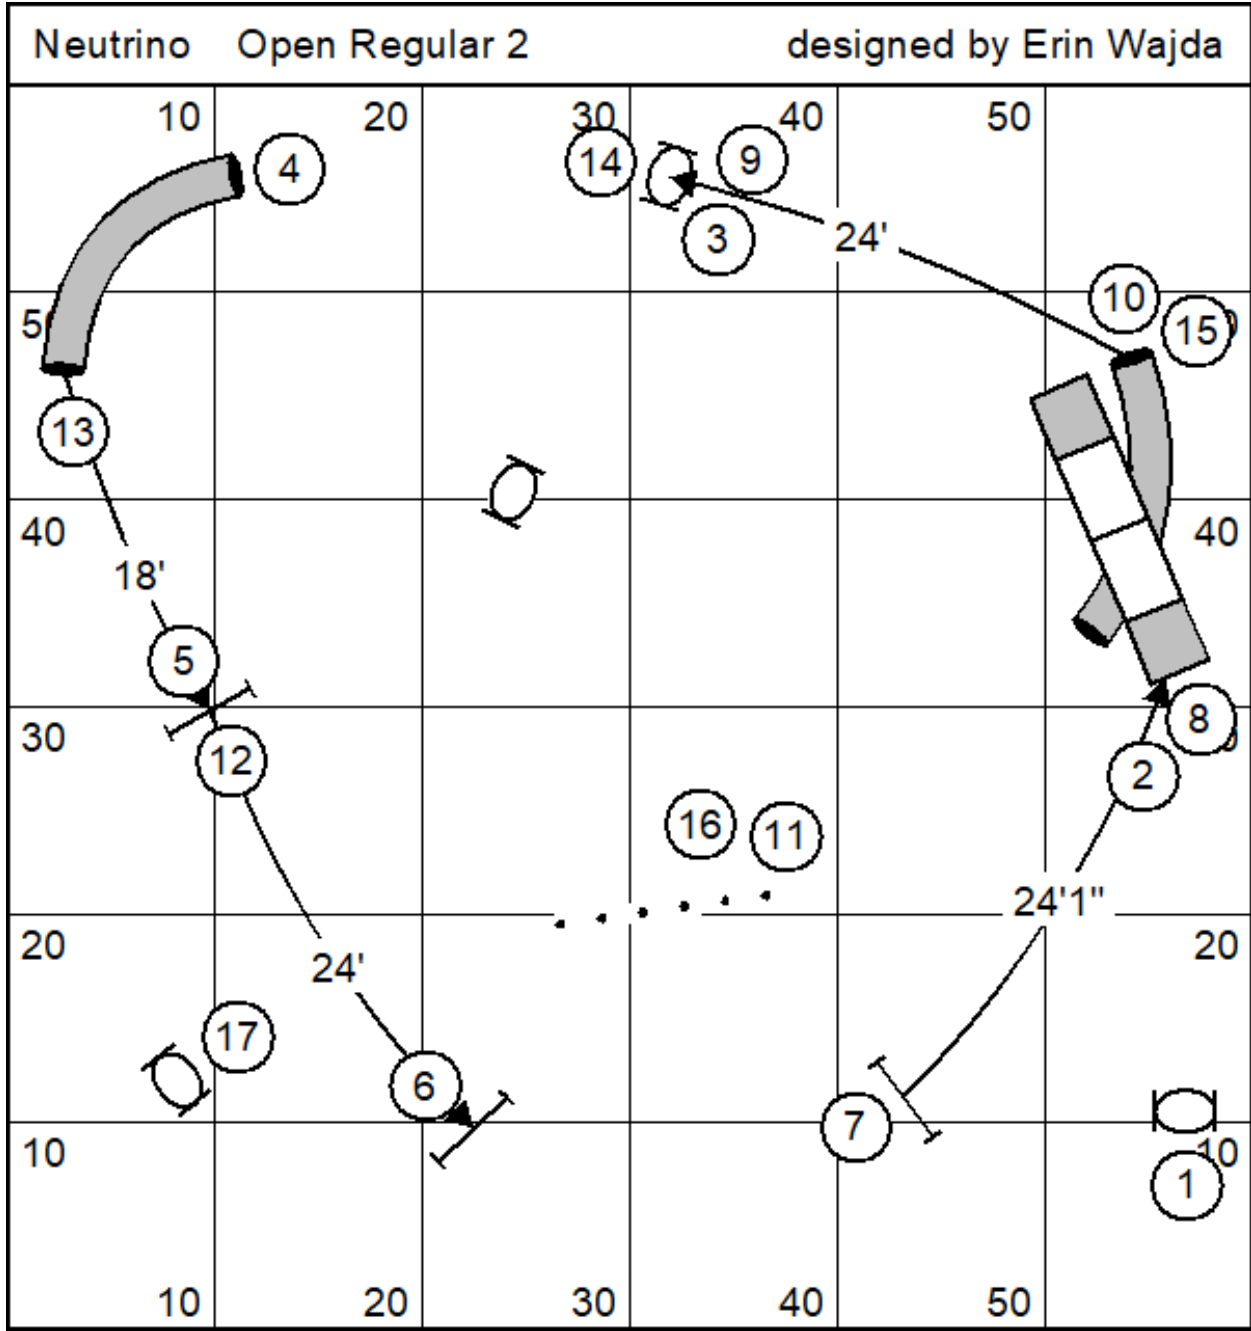

Neutrino Intro Regular 1

designed by Erin Wajda

Neutrino Novice Regular 2

designed by Erin Wajda

Neutrino Intro Regular 2

designed by Erin Wajda

Neutrino		Intro Weavers			designed by Erin Wajda	
10	20	30	40	50		
						
50					50	
					40	
30					 	
20					20	
 					 	
10						
10	20	30	40	50		