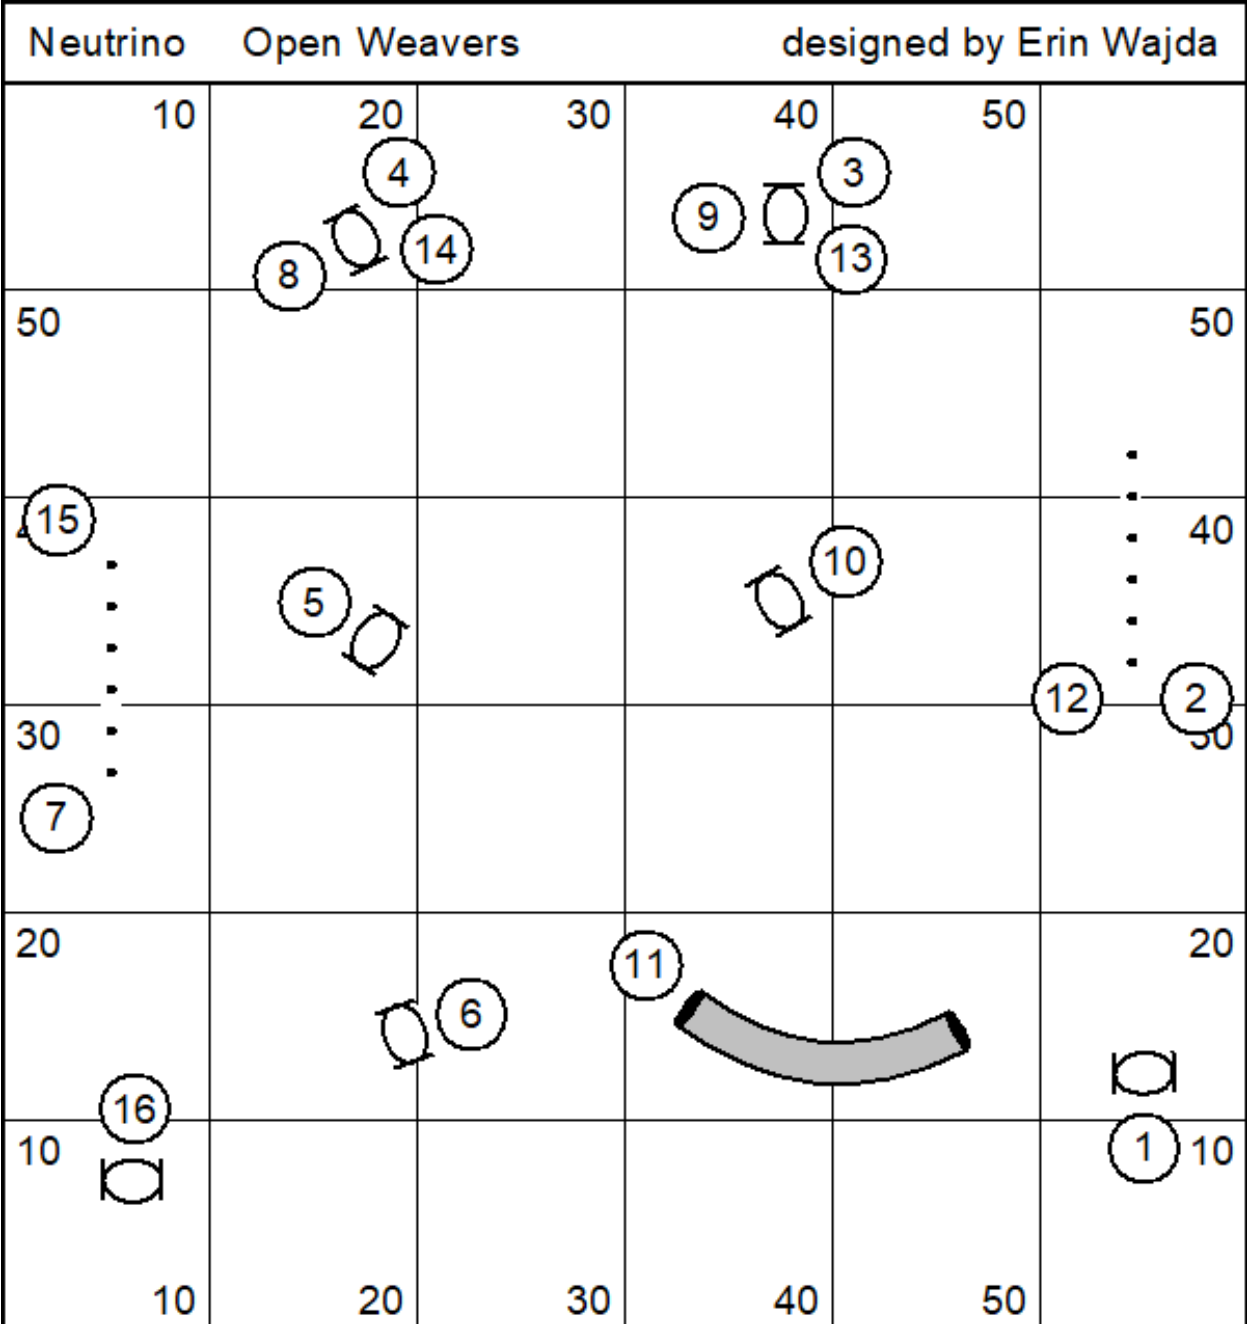

Neutrino Intro Regular 1

designed by Erin Wajda

Neutrino Novice Regular 2

designed by Erin Wajda

Neutrino Intro Regular 2

designed by Erin Wajda

Neutrino		Intro Weavers			designed by Erin Wajda	
10	20	30	40	50		
						
50					50	
					40	
30					 	
20					20	
 					 	
10						
10	20	30	40	50		