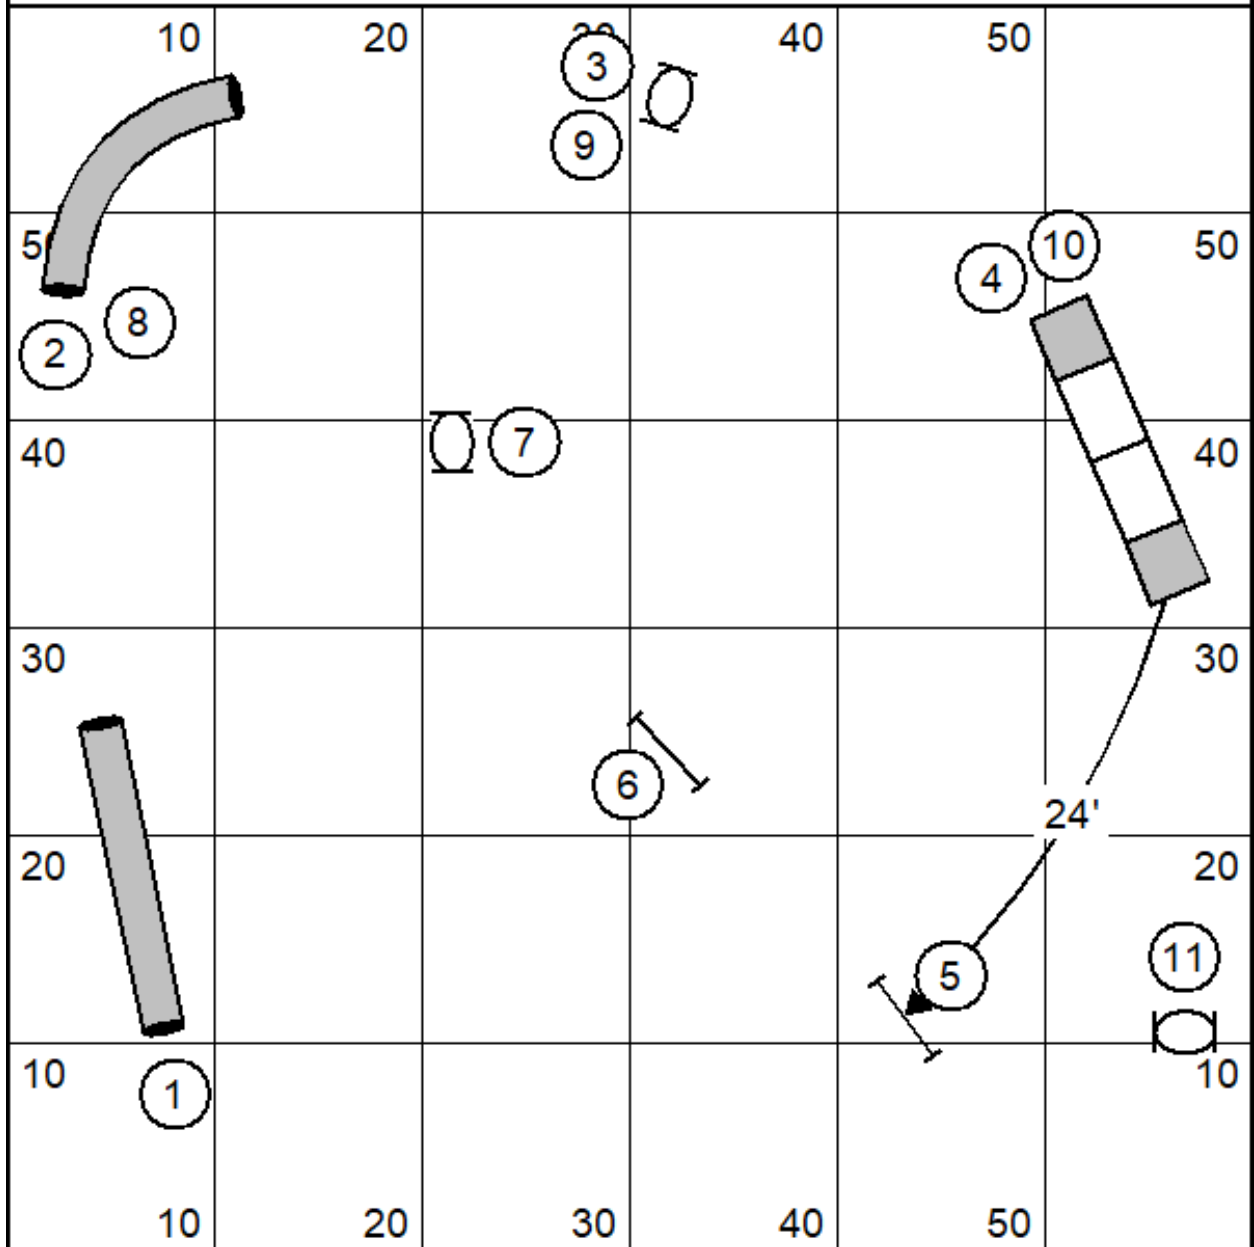

Neutrino Intro Regular 1

designed by Erin Wajda

Neutrino Novice Regular 2

designed by Erin Wajda

Neutrino Intro Regular 2

designed by Erin Wajda

Neutrino		Intro Weavers			designed by Erin Wajda	
10	20	30	40	50		
						
50					50	
					40	
30					 	
20					20	
 					 	
10						
10	20	30	40	50		