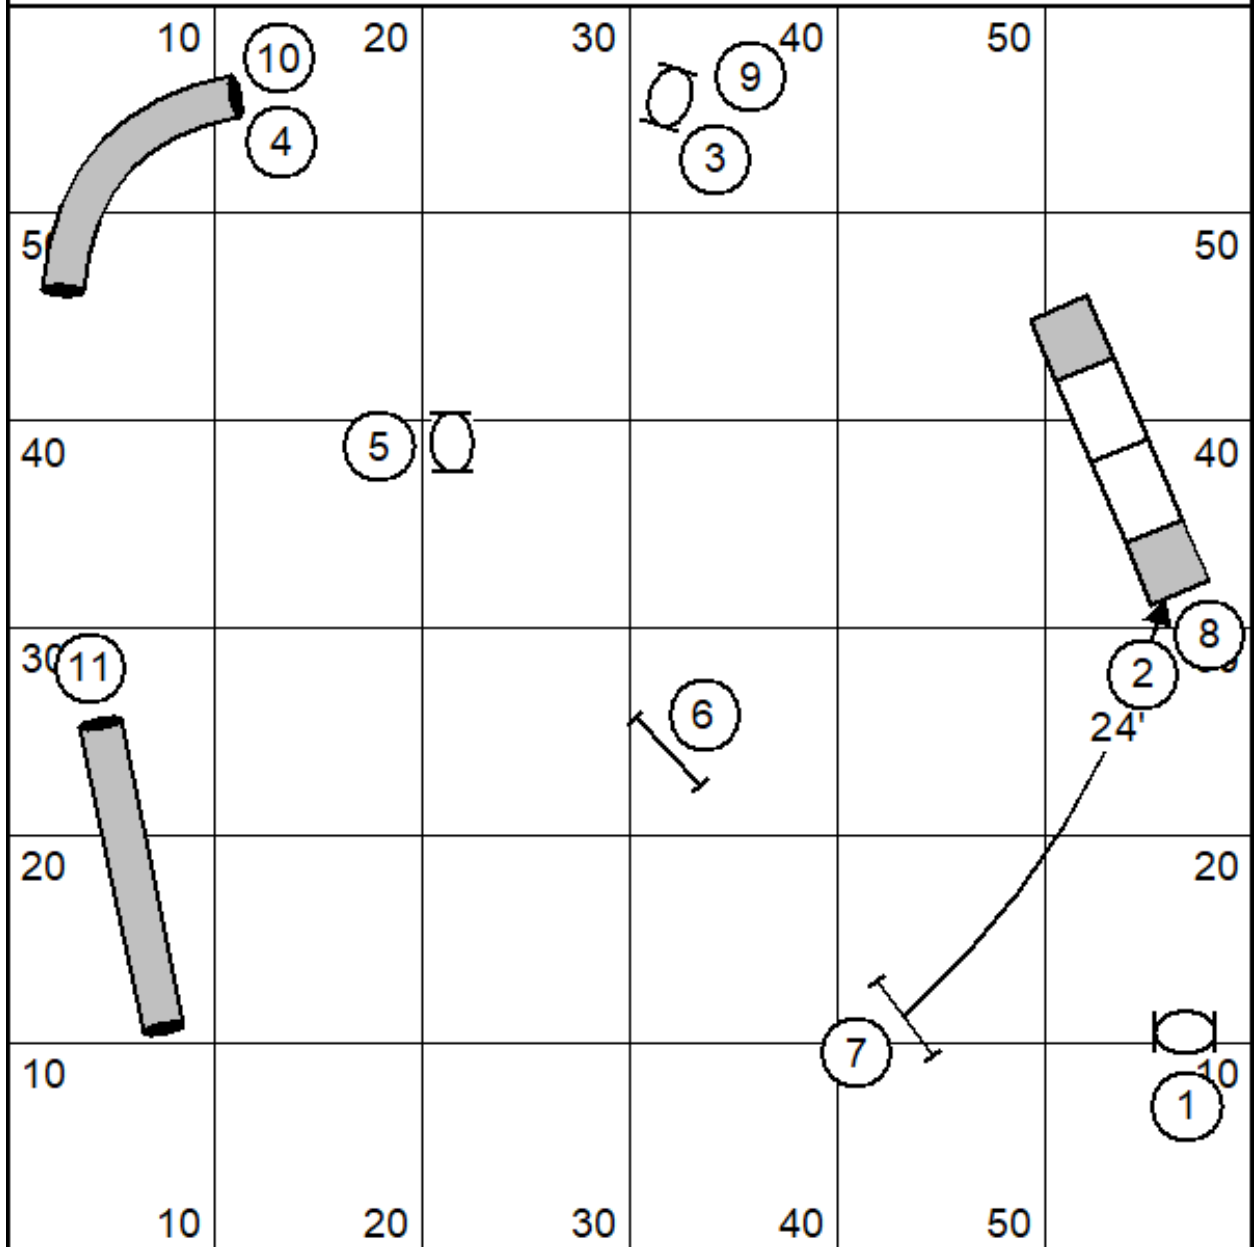

Neutrino Intro Regular 1

designed by Erin Wajda

Neutrino Novice Regular 2

designed by Erin Wajda

Neutrino Intro Regular 2

designed by Erin Wajda

Neutrino		Intro Weavers			designed by Erin Wajda	
10	20	30	40	50		
						
50					50	
					40	
30					 	
20					20	
 					 	
10						
10	20	30	40	50		