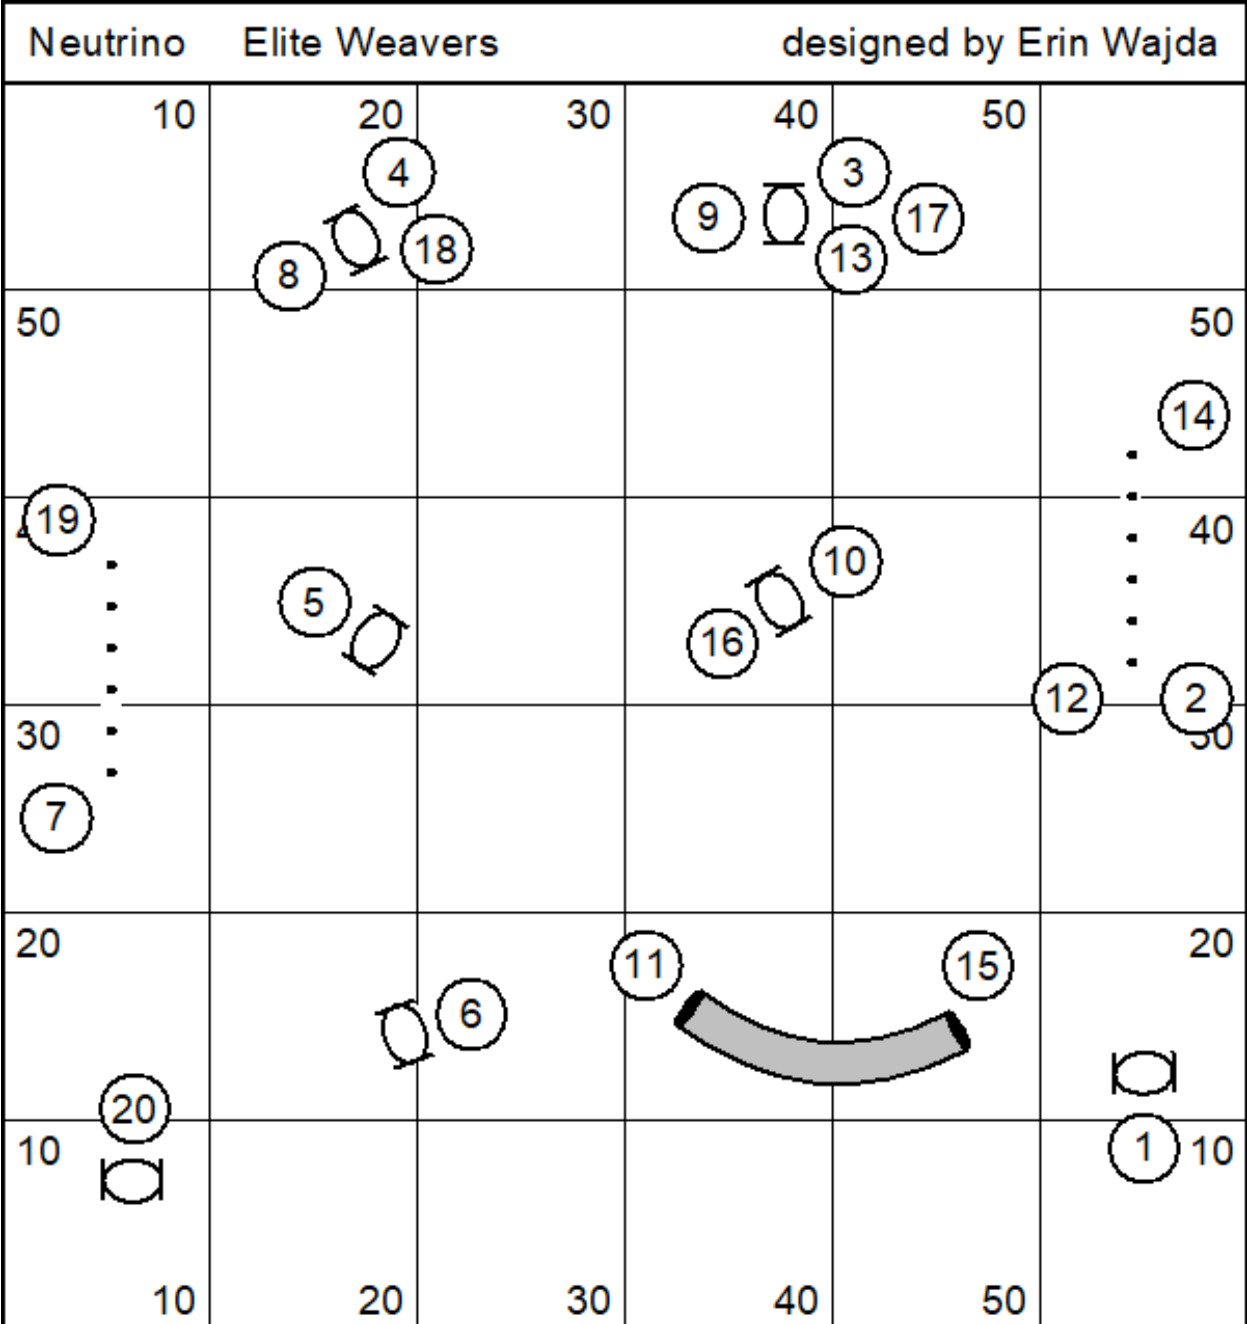

Neutrino Intro Regular 1

designed by Erin Wajda

Neutrino Novice Regular 2

designed by Erin Wajda

Neutrino Intro Regular 2

designed by Erin Wajda

Neutrino		Intro Weavers			designed by Erin Wajda	
10	20	30	40	50		
						
50					50	
					40	
30					 	
20					20	
 					 	
10						
10	20	30	40	50		