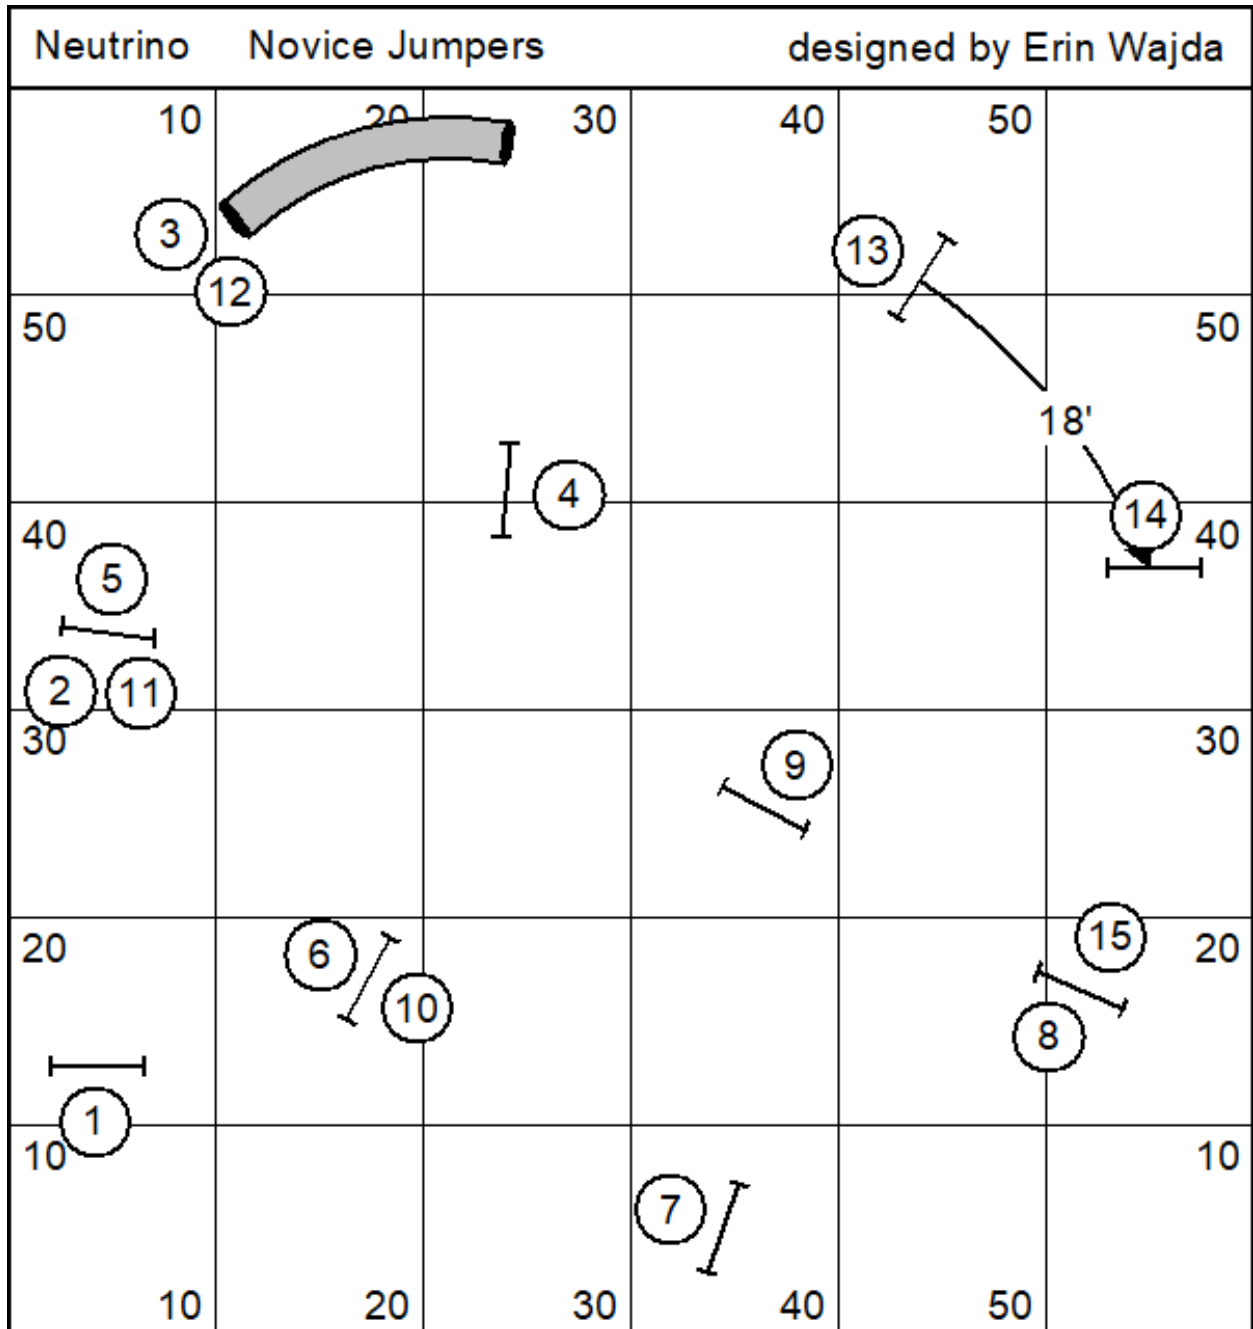

Neutrino Intro Regular 1

designed by Erin Wajda

Neutrino Novice Regular 2

designed by Erin Wajda

Neutrino Intro Regular 2

designed by Erin Wajda

Neutrino		Intro Weavers			designed by Erin Wajda	
10	20	30	40	50		
						
50					50	
					40	
30					 	
20					20	
 					 	
10						
10	20	30	40	50		