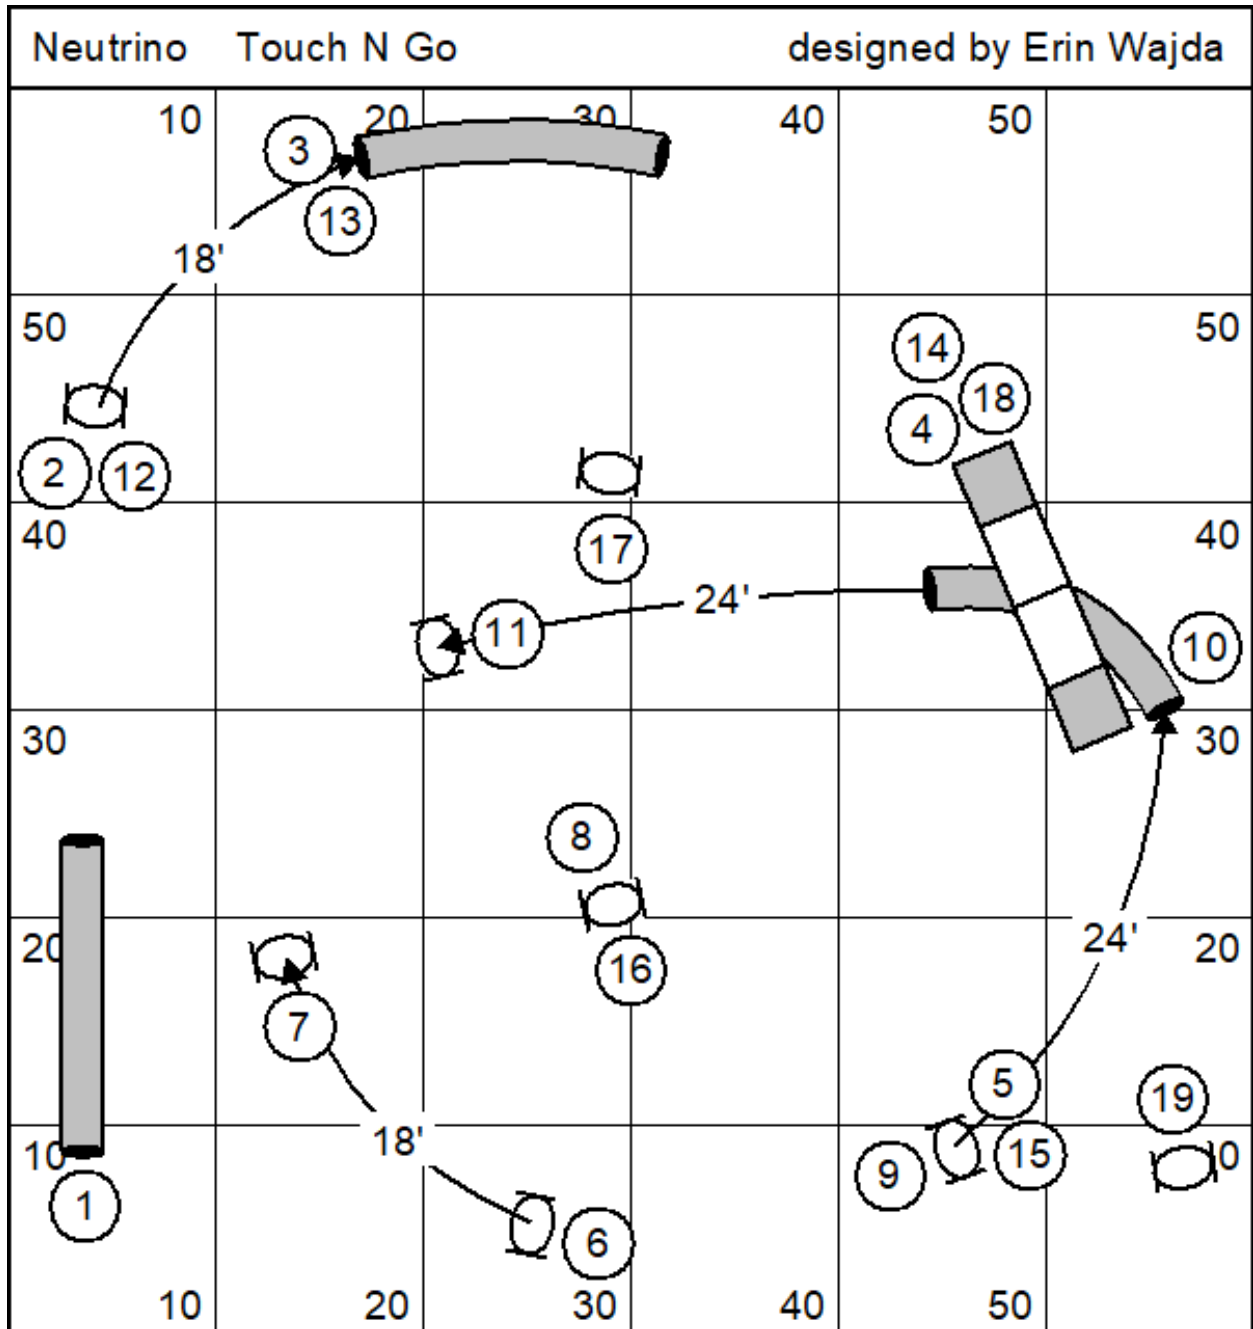

Neutrino Intro Regular 1

designed by Erin Wajda

Neutrino Novice Regular 2

designed by Erin Wajda

Neutrino Intro Regular 2

designed by Erin Wajda

Neutrino		Intro Weavers			designed by Erin Wajda	
10	20	30	40	50		
						
50					50	
					40	
30					 	
20					20	
 					 	
10						
10	20	30	40	50		