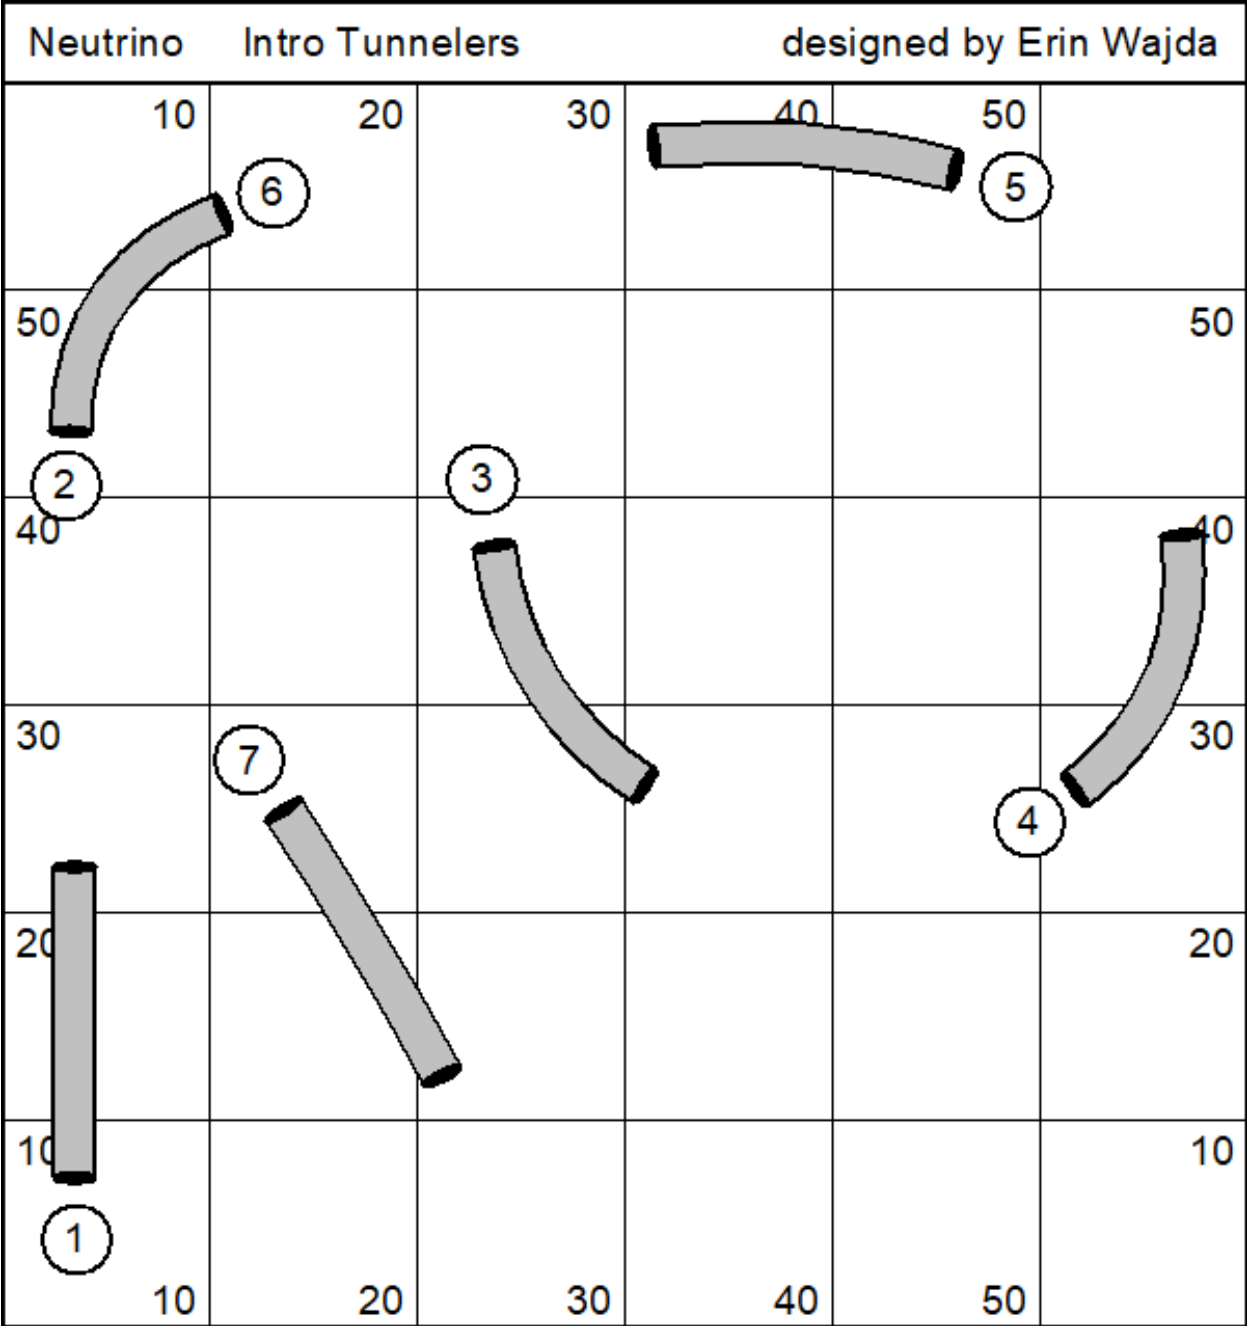

Neutrino Intro Regular 1

designed by Erin Wajda

Neutrino Novice Regular 2

designed by Erin Wajda

Neutrino Intro Regular 2

designed by Erin Wajda

Neutrino		Intro Weavers			designed by Erin Wajda	
10	20	30	40	50		
						
50					50	
					40	
30					 	
20					20	
 					 	
10						
10	20	30	40	50		