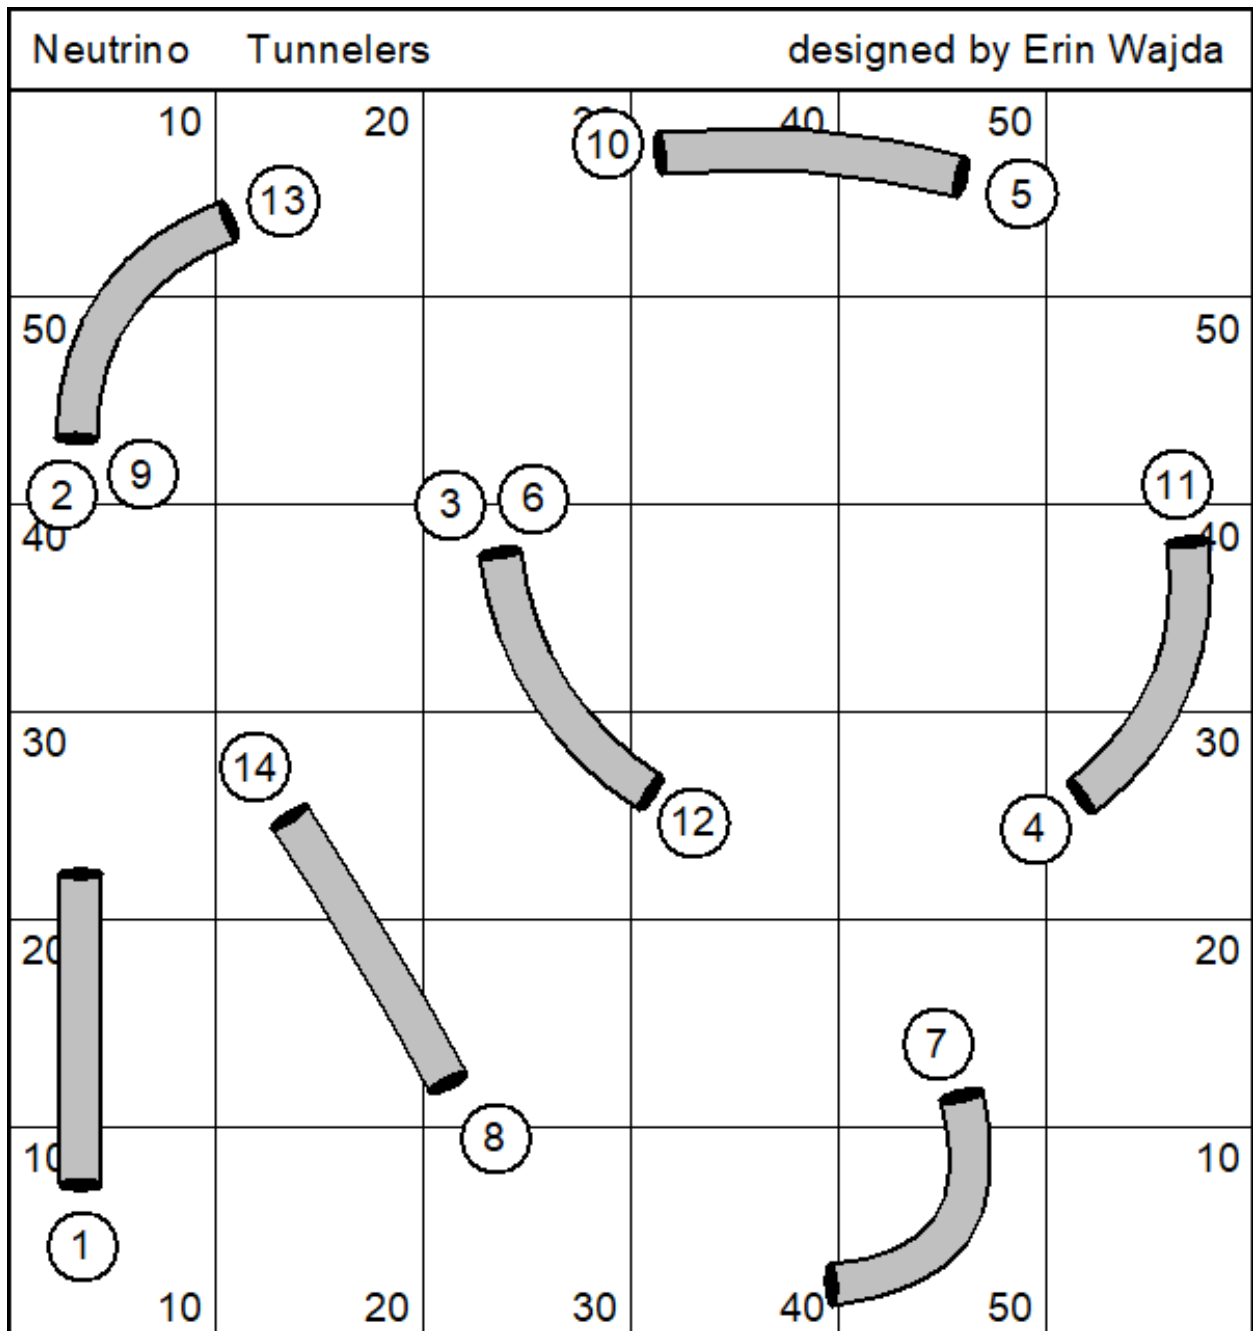

Neutrino Intro Regular 1

designed by Erin Wajda

Neutrino Novice Regular 2

designed by Erin Wajda

Neutrino Intro Regular 2

designed by Erin Wajda

Neutrino		Intro Weavers			designed by Erin Wajda	
10	20	30	40	50		
						
50					50	
					40	
30					 	
20					20	
 					 	
10						
10	20	30	40	50		