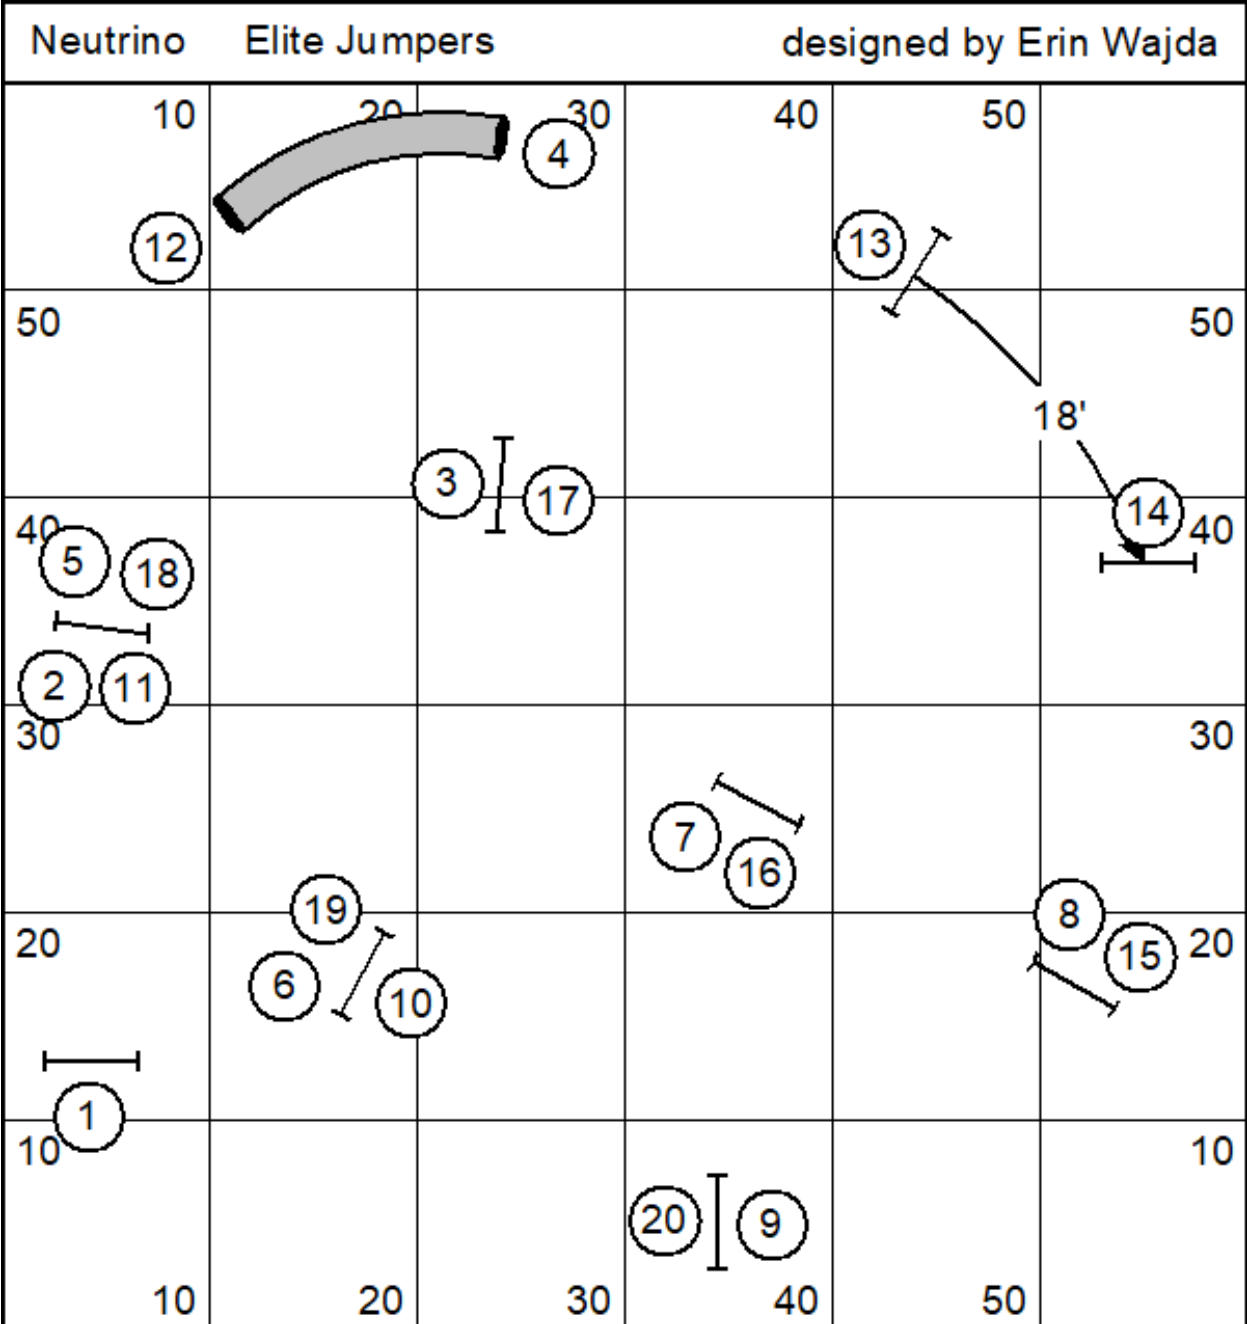

Neutrino Intro Regular 1

designed by Erin Wajda

Neutrino Novice Regular 2

designed by Erin Wajda

Neutrino Intro Regular 2

designed by Erin Wajda

Neutrino		Intro Weavers			designed by Erin Wajda	
10	20	30	40	50		
						
50					50	
					40	
30					 	
20					20	
 					 	
10						
10	20	30	40	50		