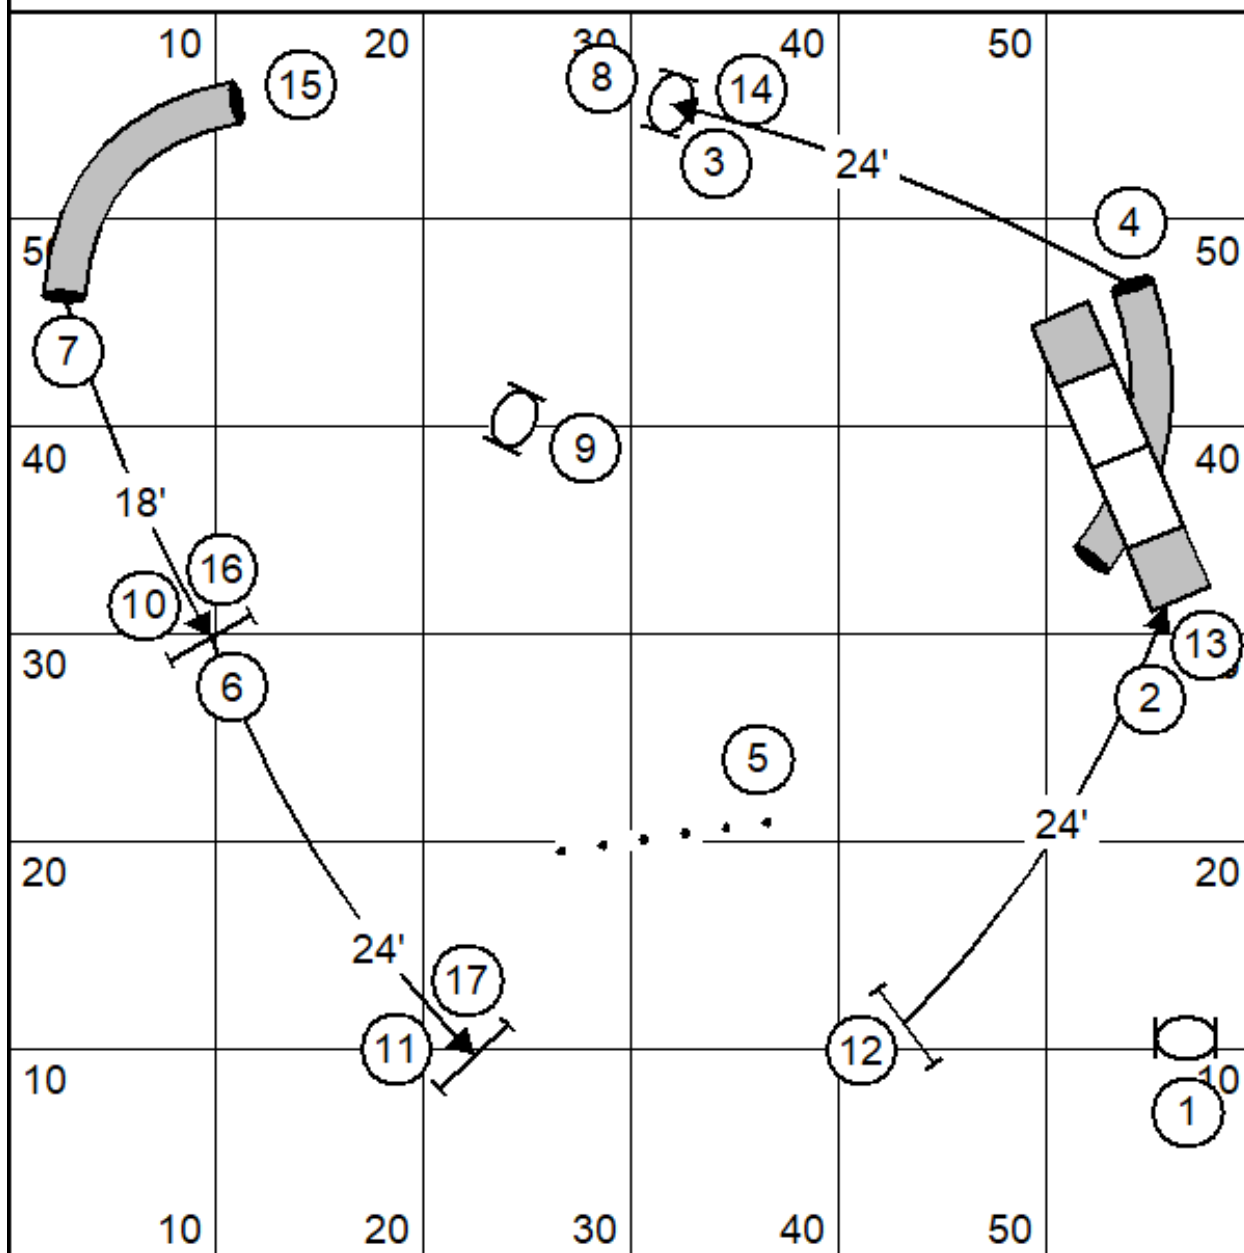

Neutrino Intro Regular 1

designed by Erin Wajda

Neutrino Novice Regular 2

designed by Erin Wajda

Neutrino Intro Regular 2

designed by Erin Wajda

Neutrino		Intro Weavers			designed by Erin Wajda	
10	20	30	40	50		
						
50					50	
					40	
30					 	
20					20	
 					 	
10						
10	20	30	40	50		