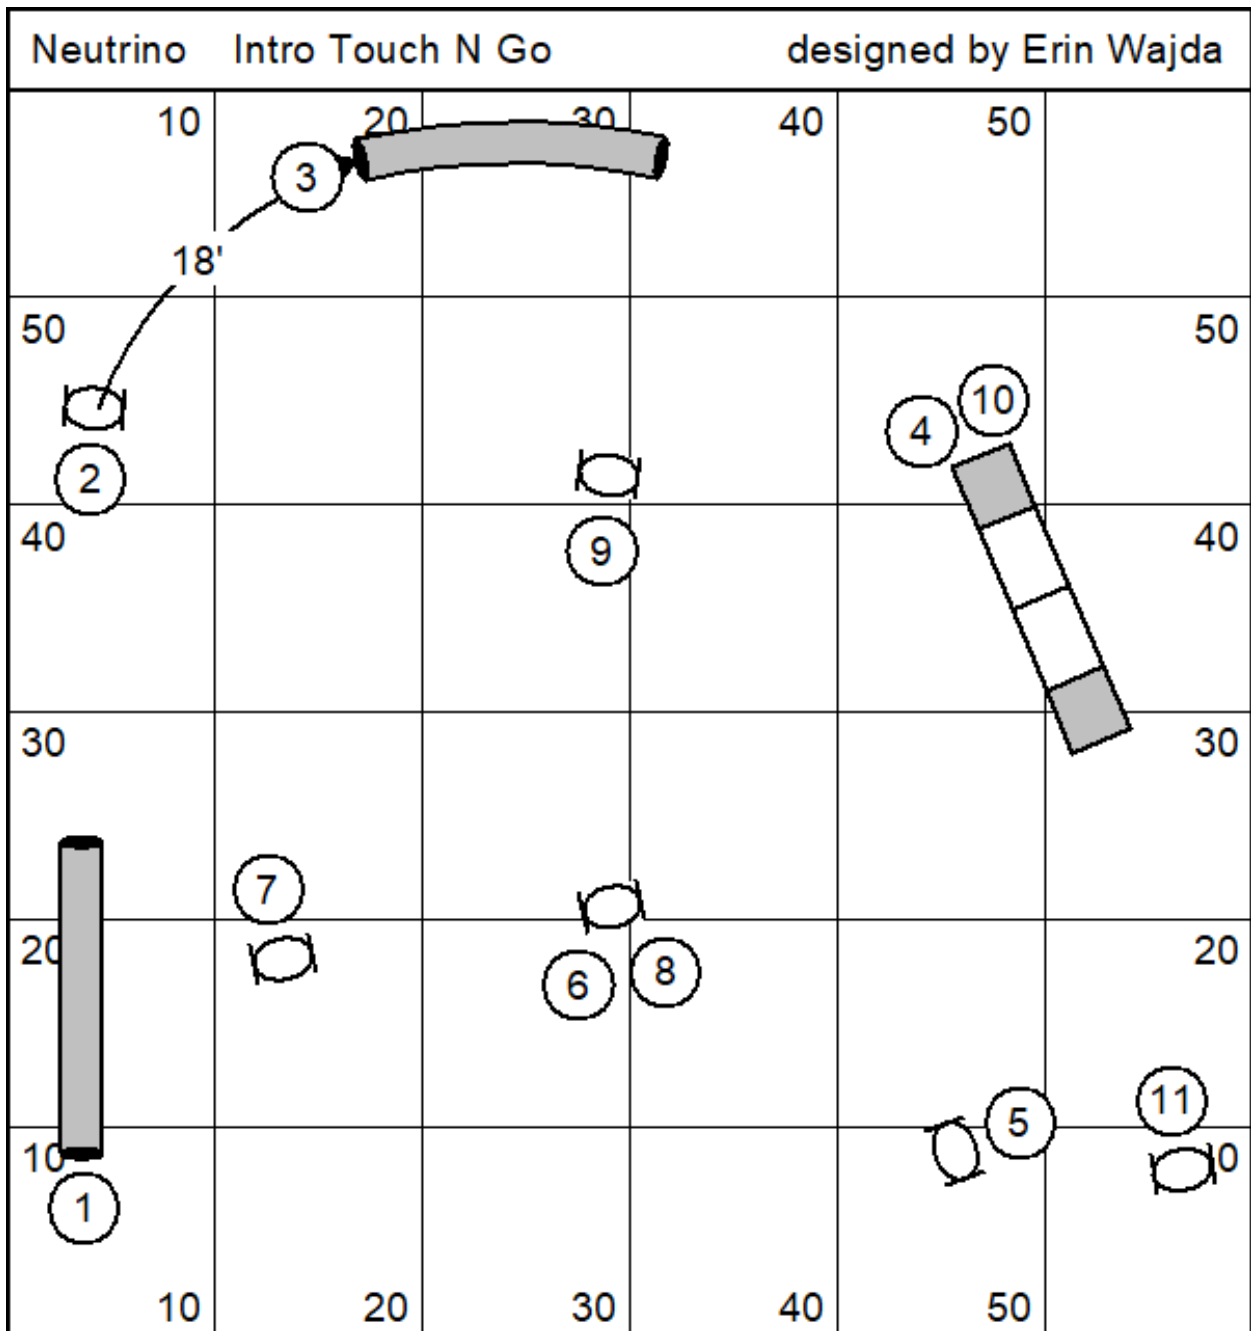

Neutrino Intro Regular 1

designed by Erin Wajda

Neutrino Novice Regular 2

designed by Erin Wajda

Neutrino Intro Regular 2

designed by Erin Wajda

Neutrino		Intro Weavers			designed by Erin Wajda	
10	20	30	40	50		
						
50					50	
					40	
30					 	
20					20	
 					 	
10						
10	20	30	40	50		