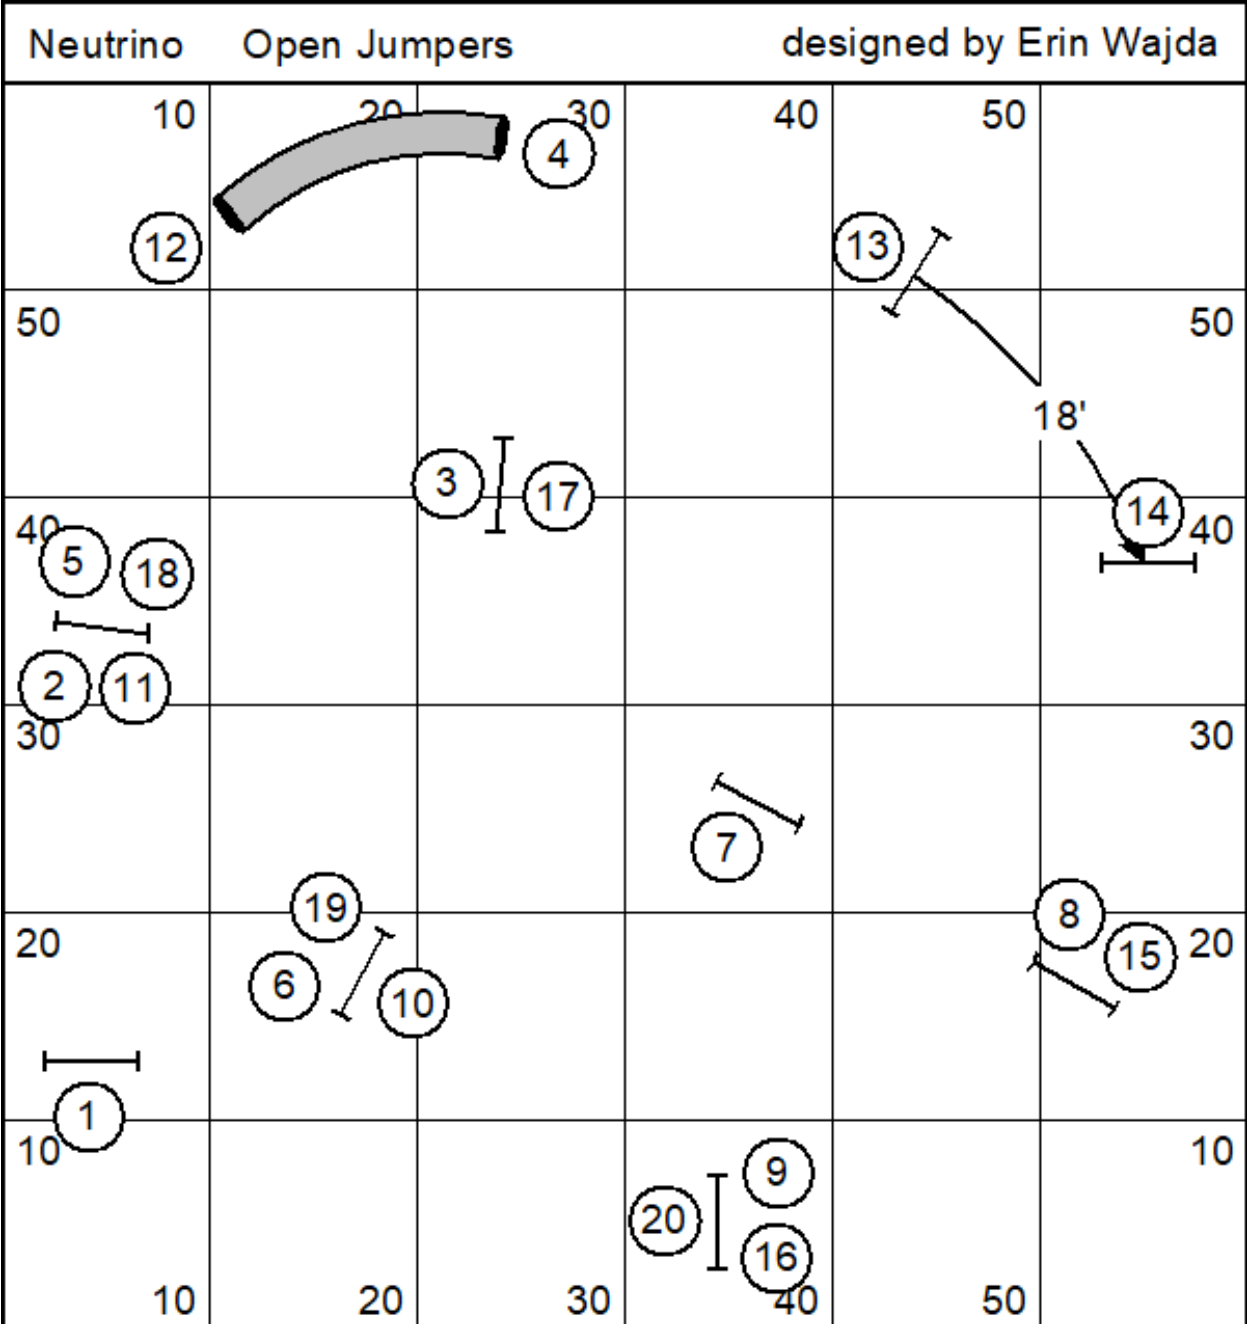

Neutrino Intro Regular 1

designed by Erin Wajda

Neutrino Novice Regular 2

designed by Erin Wajda

Neutrino Intro Regular 2

designed by Erin Wajda

Neutrino		Intro Weavers			designed by Erin Wajda	
10	20	30	40	50		
						
50					50	
					40	
30					 	
20					20	
 					 	
10						
10	20	30	40	50		