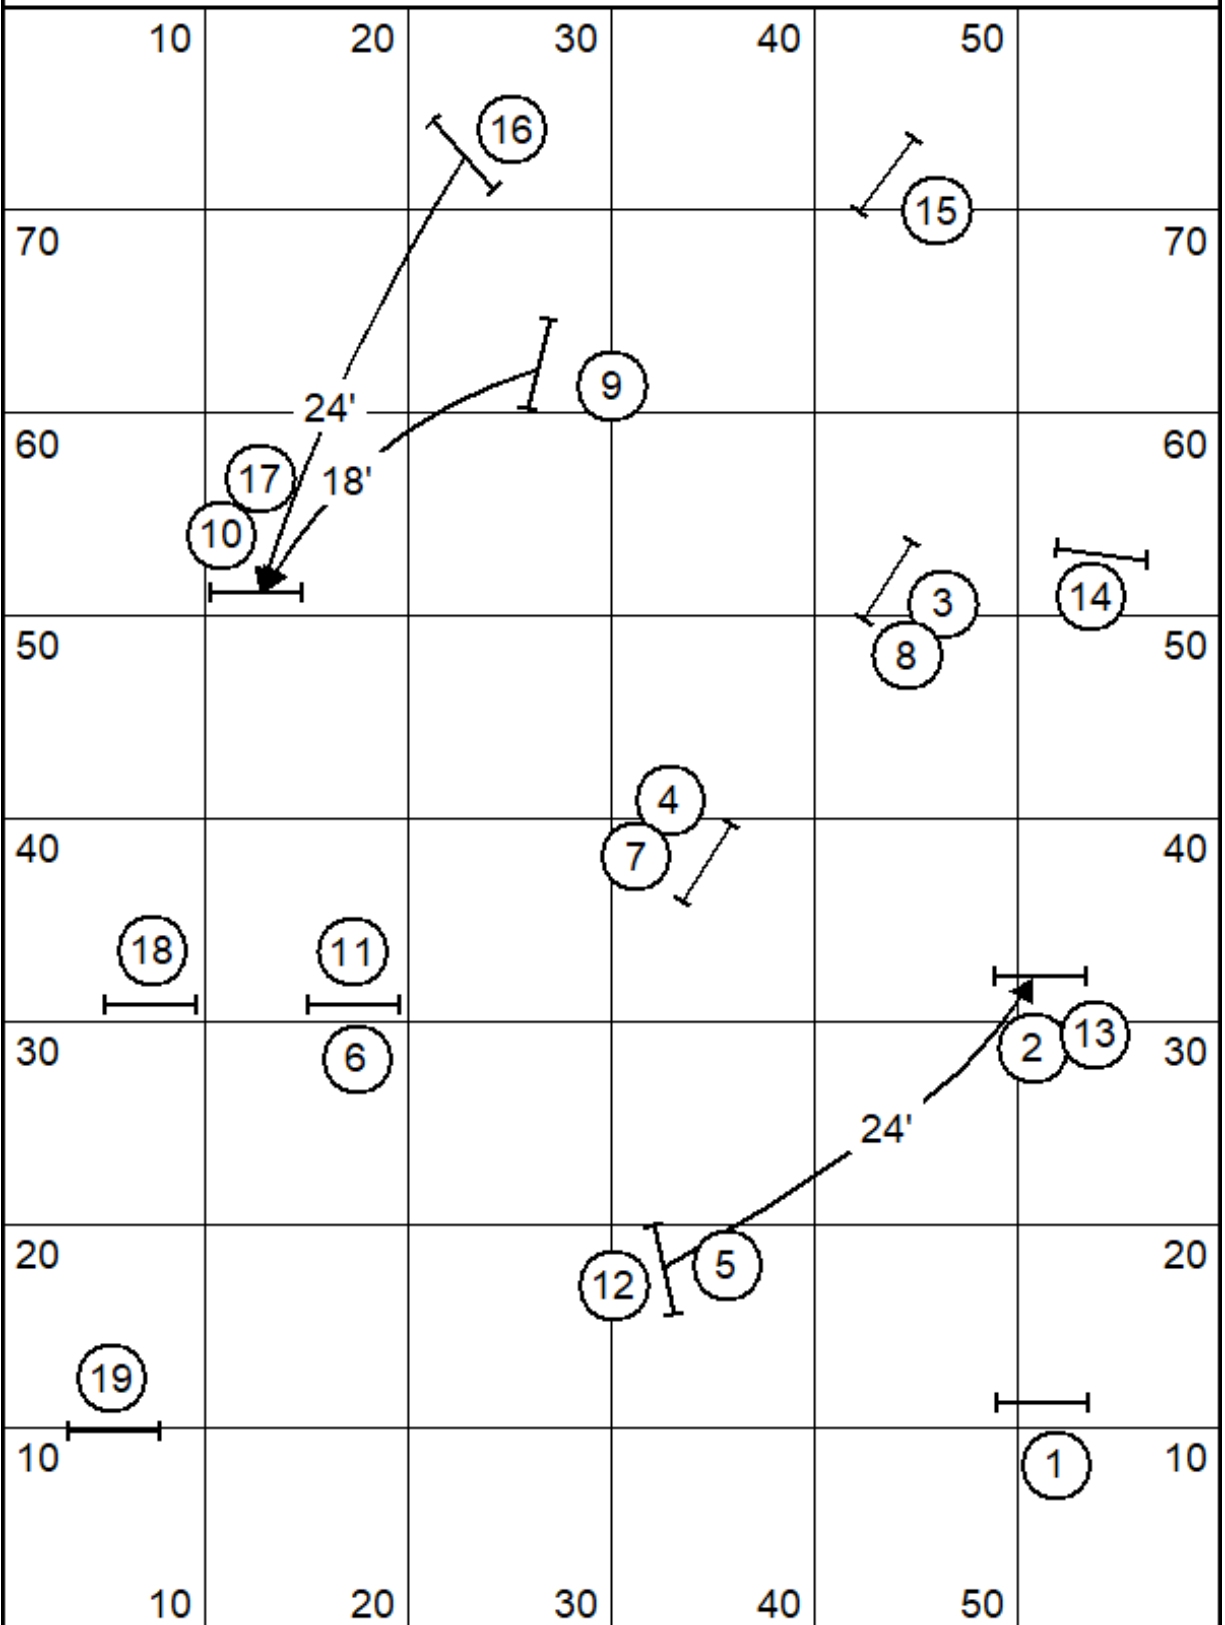

Matic - Intro Regular 1

Designer: J. Steele

Matic - Intro Regular 2

Designer: J. Steele

Matic - Elite Jumpers

Designer: J. Steele

Matic - Open Jumpers

Designer: J. Steele