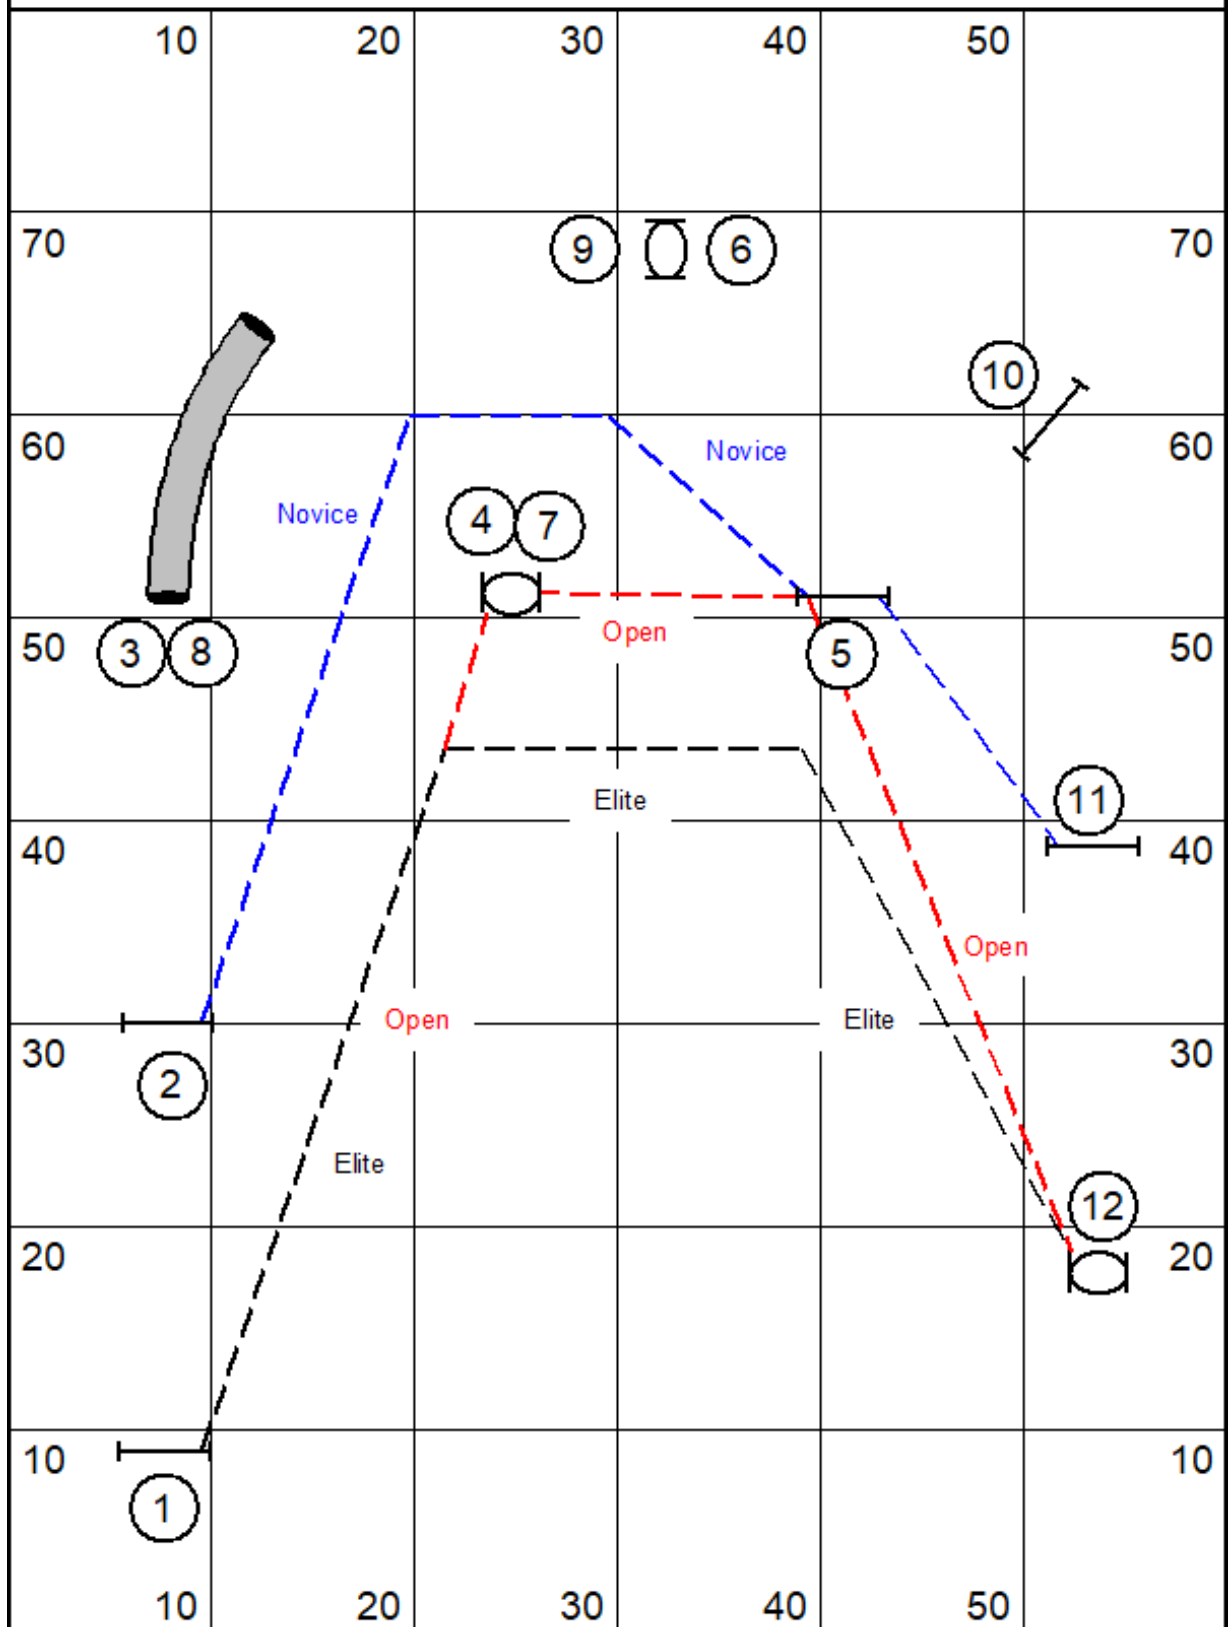

Matic - Chances

Designer: J. Steele

Matic - Intro Chances

Designer: J. Steele

Matic - Elite Regular 1

Designer: J. Steele

Matic - Elite Regular 2

Designer: J. Steele