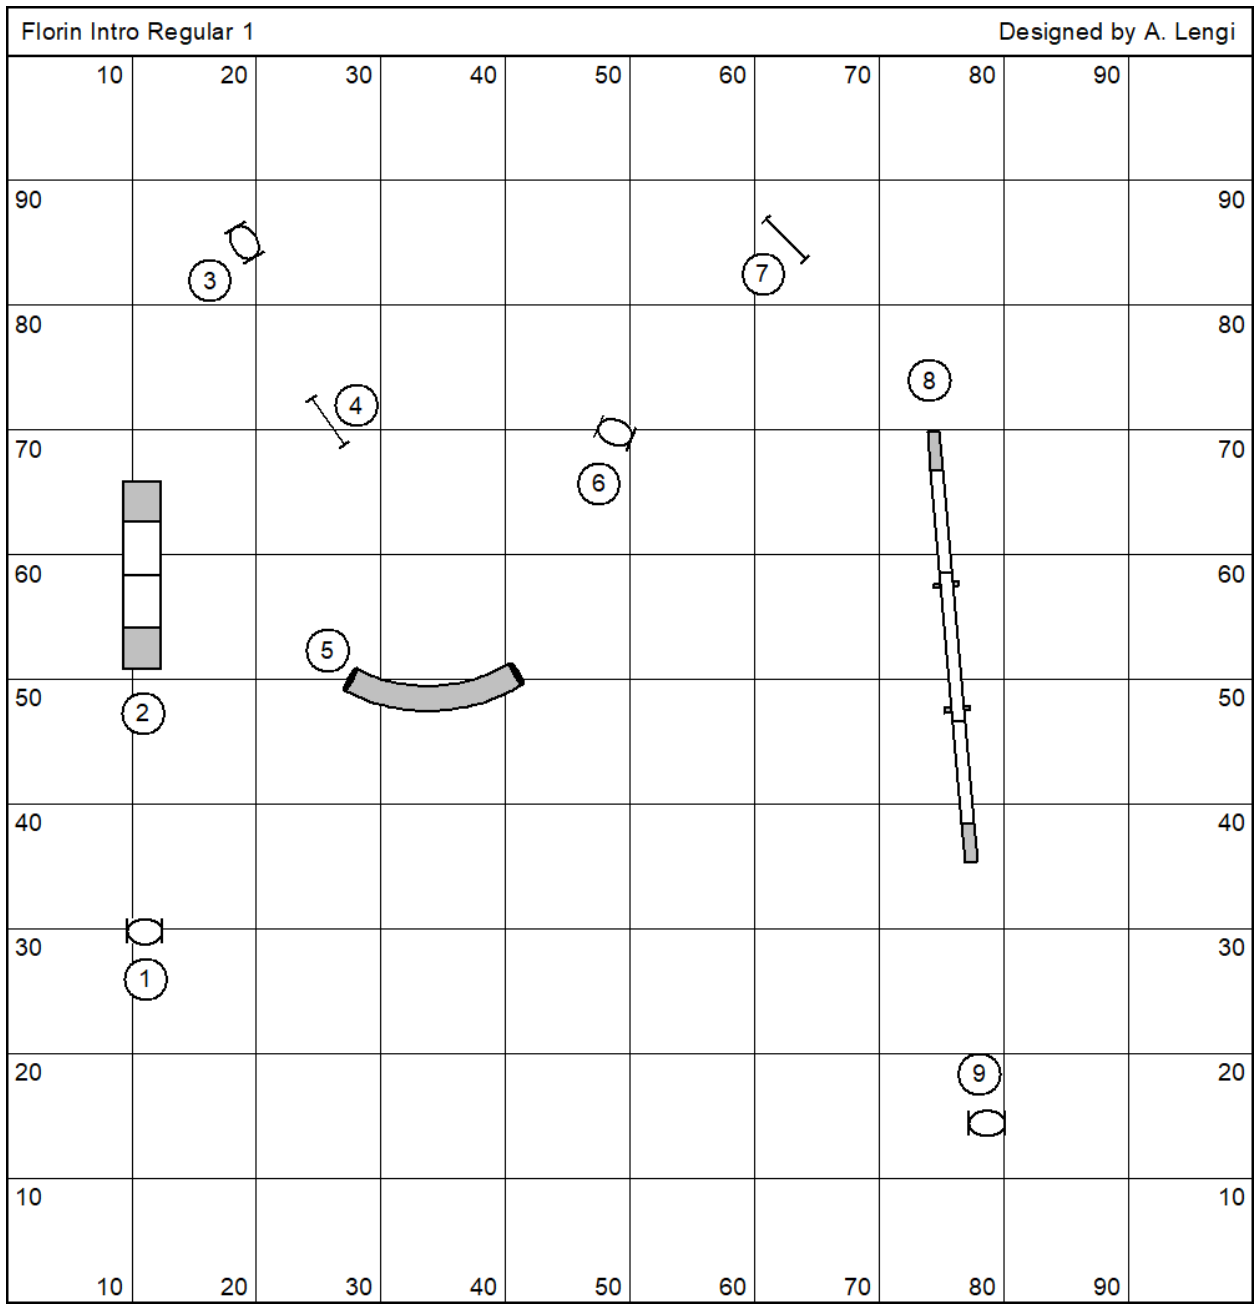

Florin Intro Chances

Designed by A. Lengi

Florin Elite Regular 1

Designed by A. Lengi

Florin Open Regular 1

Designed by A. Lengi

Florin Novice Regular 1

Designed by A. Lengi