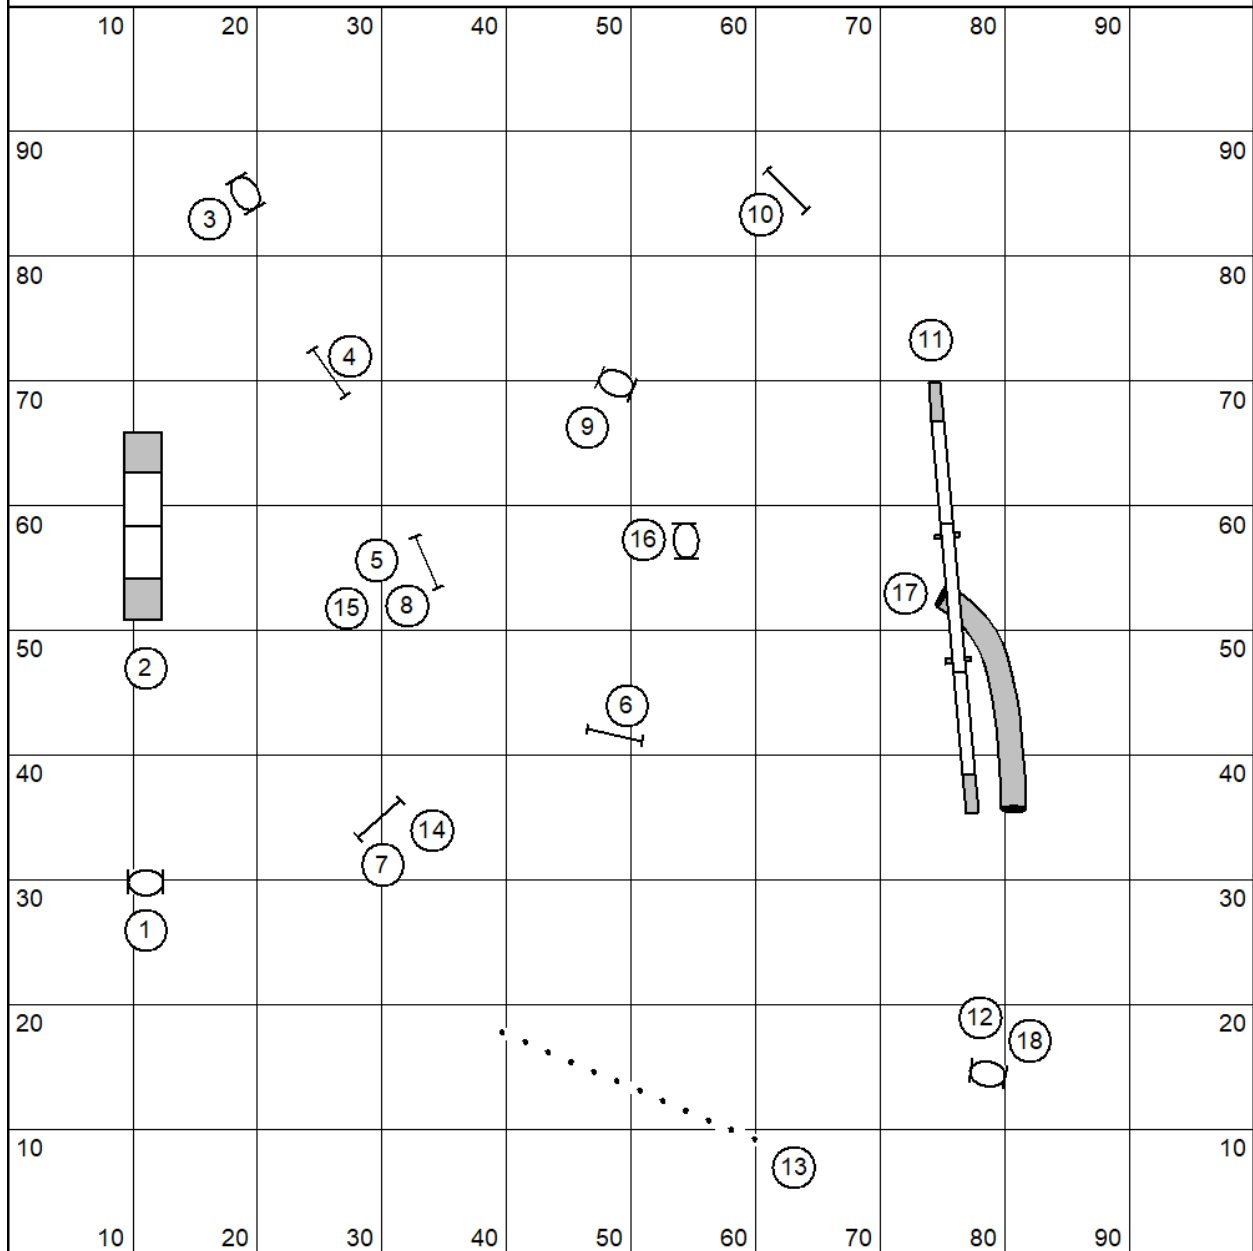

Florin Intro Chances

Designed by A. Lengi

Florin Elite Regular 1

Designed by A. Lengi

Florin Open Regular 1

Designed by A. Lengi

Florin Novice Regular 1

Designed by A. Lengi

Florin Elite Regular 2

Designed by A. Lengi

Florin Open Regular 2

Designed by A. Lengi

Florin Novice Regular 2

Designed by A. Lengi

Florin Intro Regular 2

Designed by A. Lengi