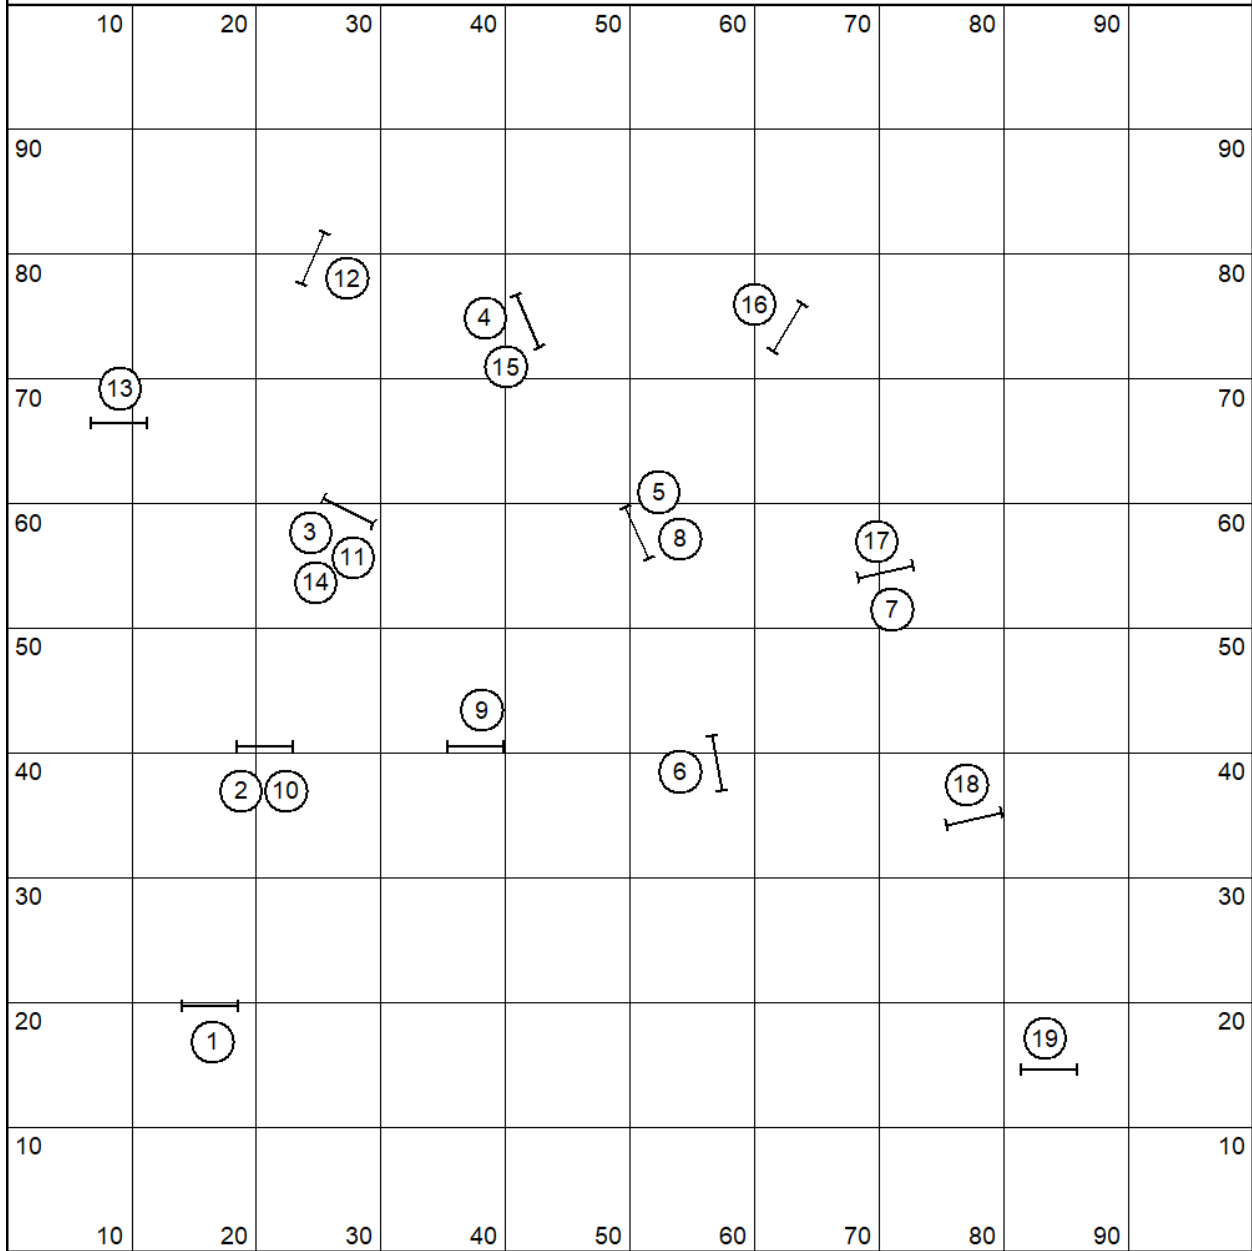

Florin Elite Jumpers

Designed by A. Lengi