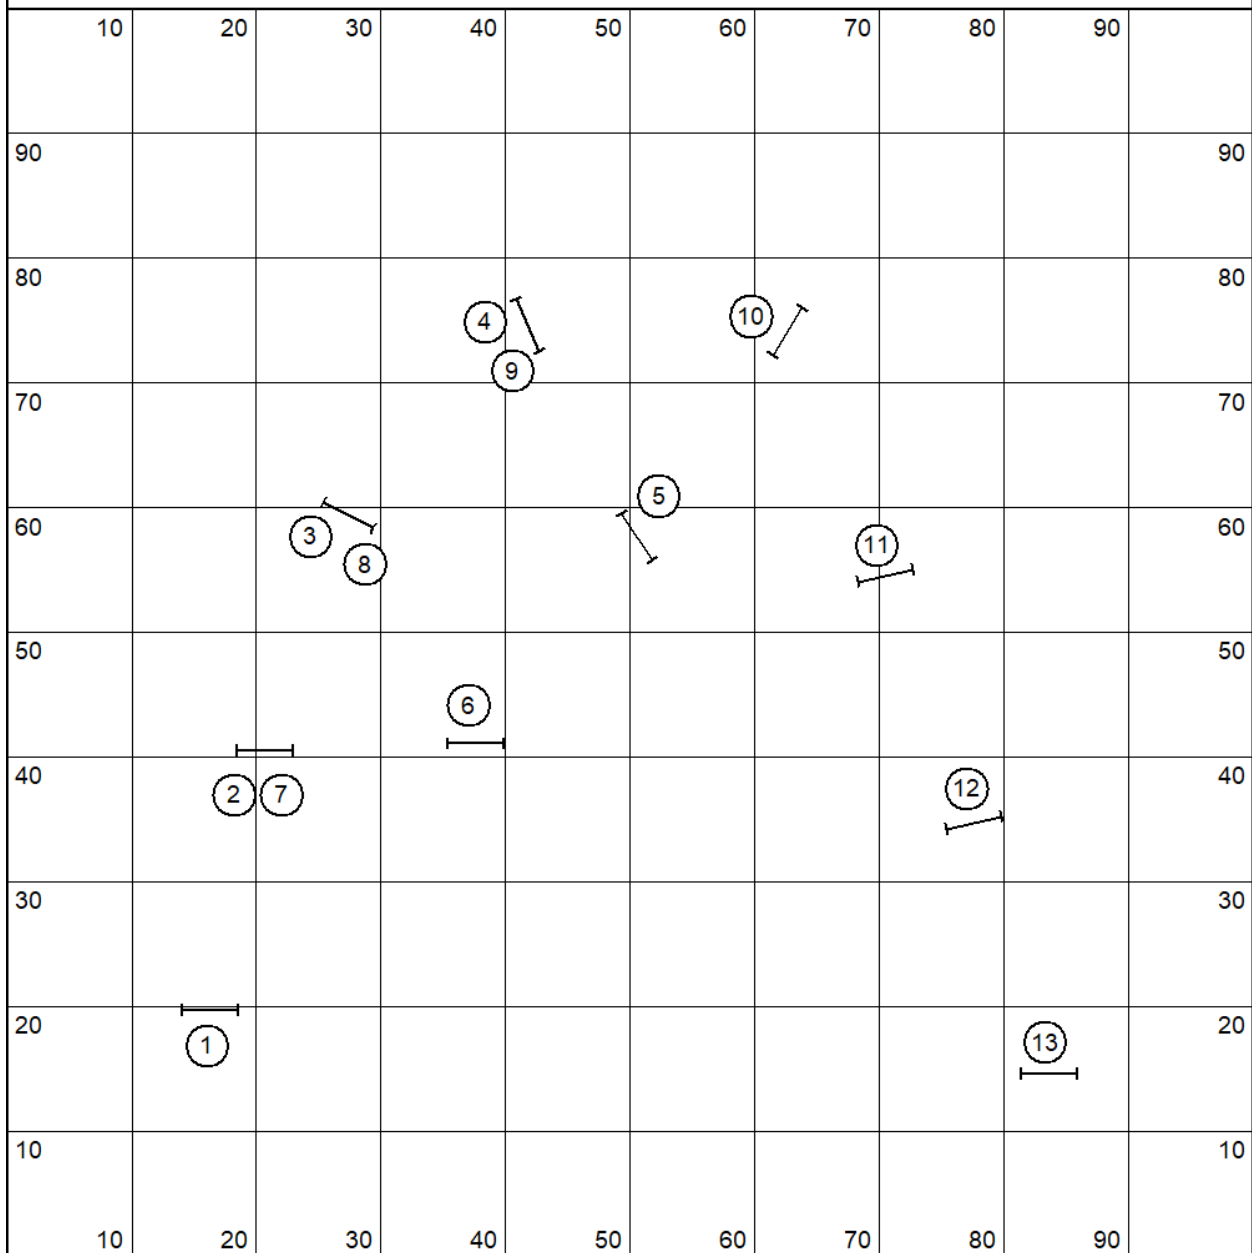

Florin Elite Jumpers

Designed by A. Lengi

Florin Novice Jumpers

Designed by A. Lengi

Florin Intro Jumpers

Designed by A. Lengi

Florin EON Tunnelers

Designed by A. Lengi