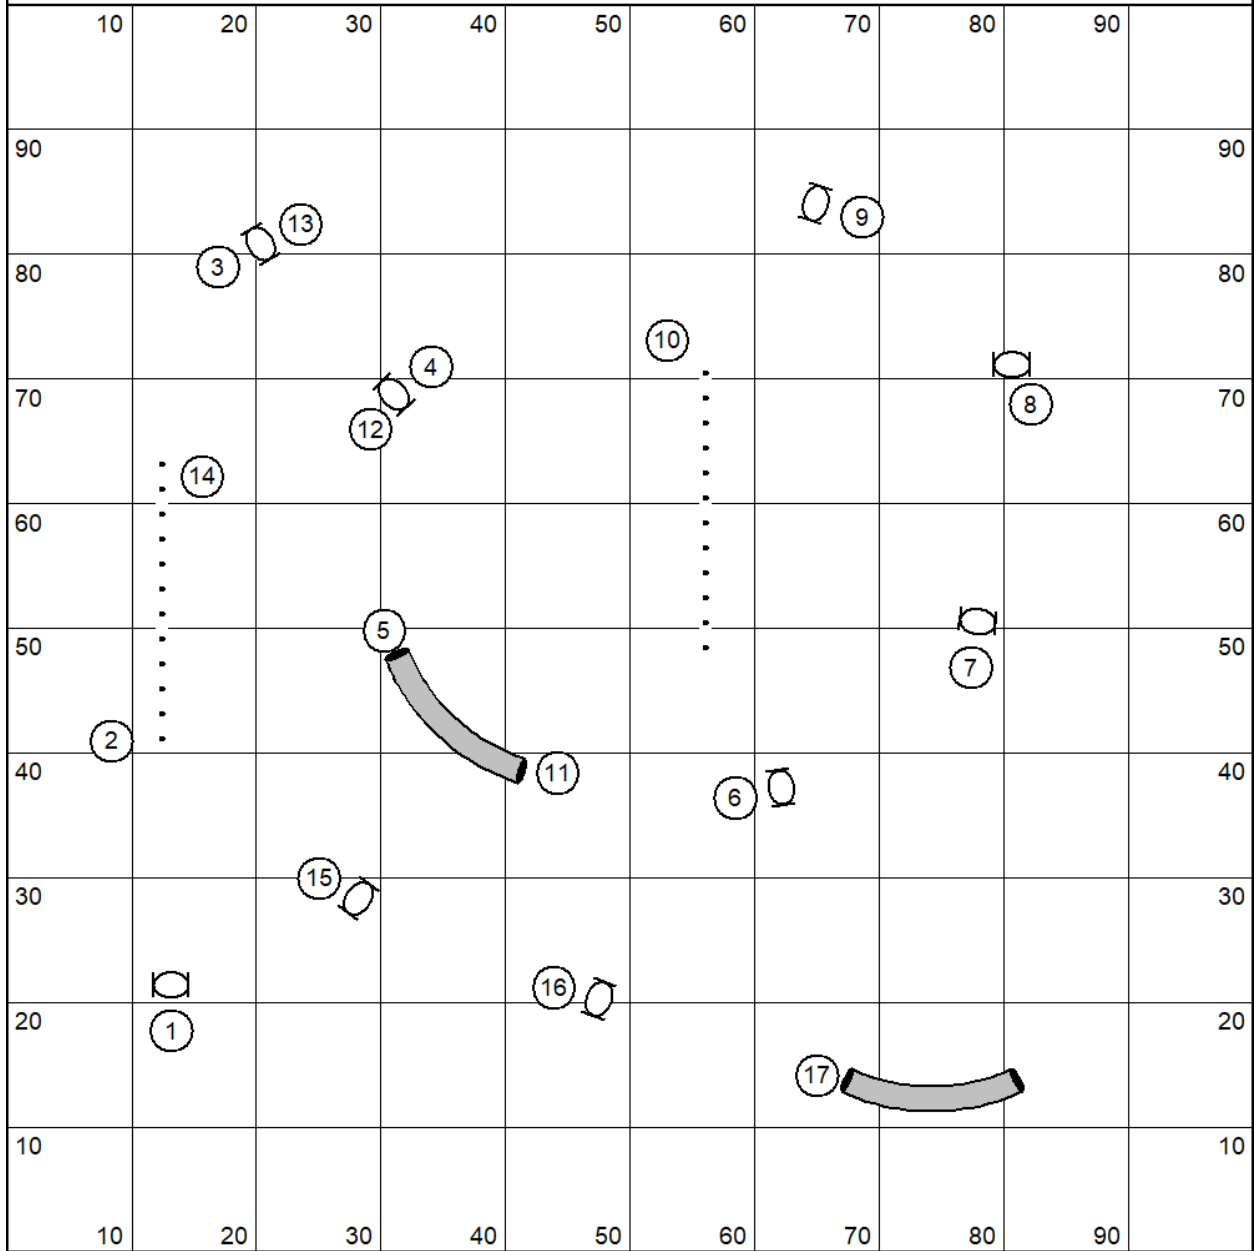

Florin Elite Weavers

Designed by A. Lengi