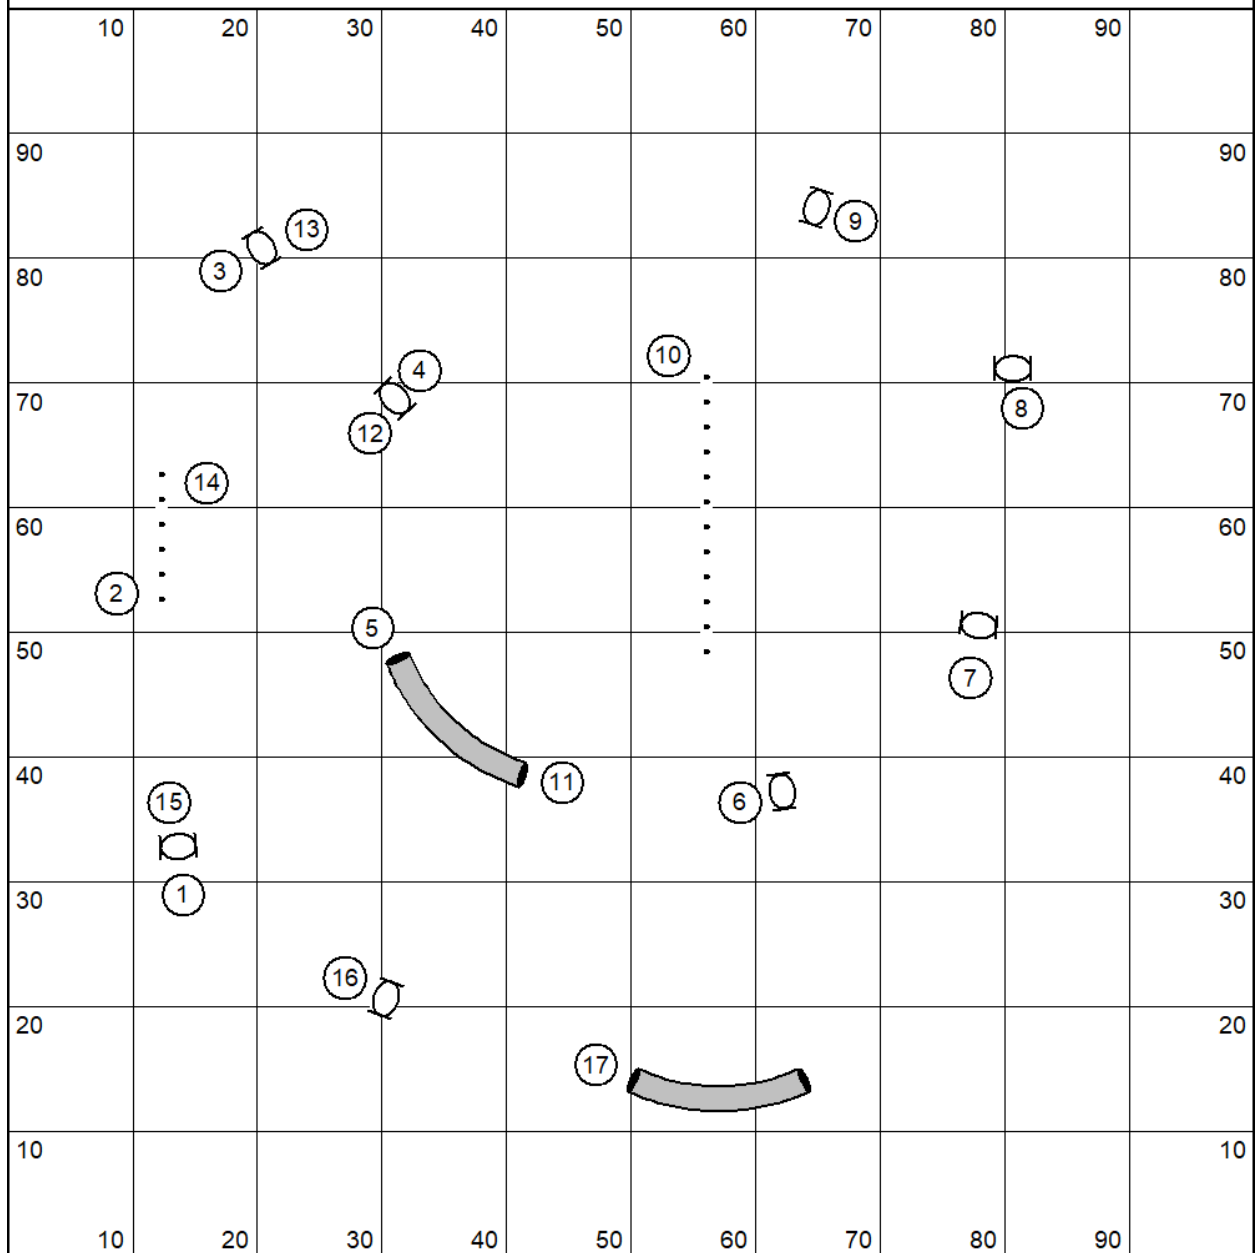

Florin Open Weavers

Designed by A. Lengi