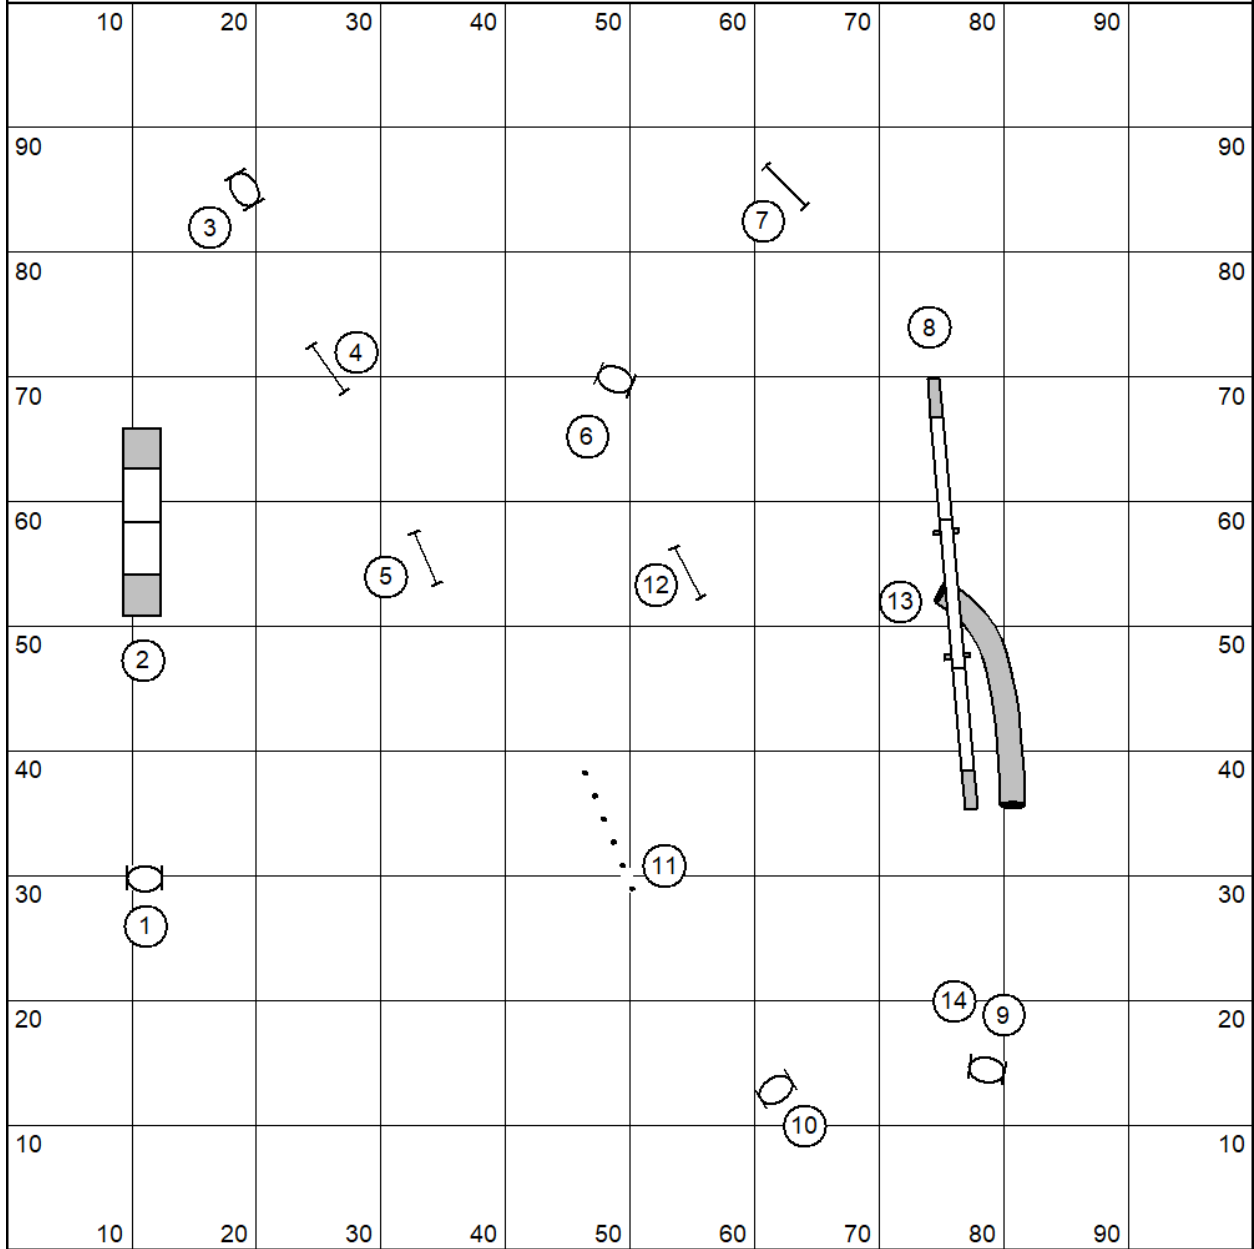

Florin Intro Chances

Designed by A. Lengi

Florin Elite Regular 1

Designed by A. Lengi

Florin Open Regular 1

Designed by A. Lengi

Florin Novice Regular 1

Designed by A. Lengi

Florin Elite Regular 2

Designed by A. Lengi

Florin Open Regular 2

Designed by A. Lengi

Florin Novice Regular 2

Designed by A. Lengi

Florin Intro Regular 2

Designed by A. Lengi