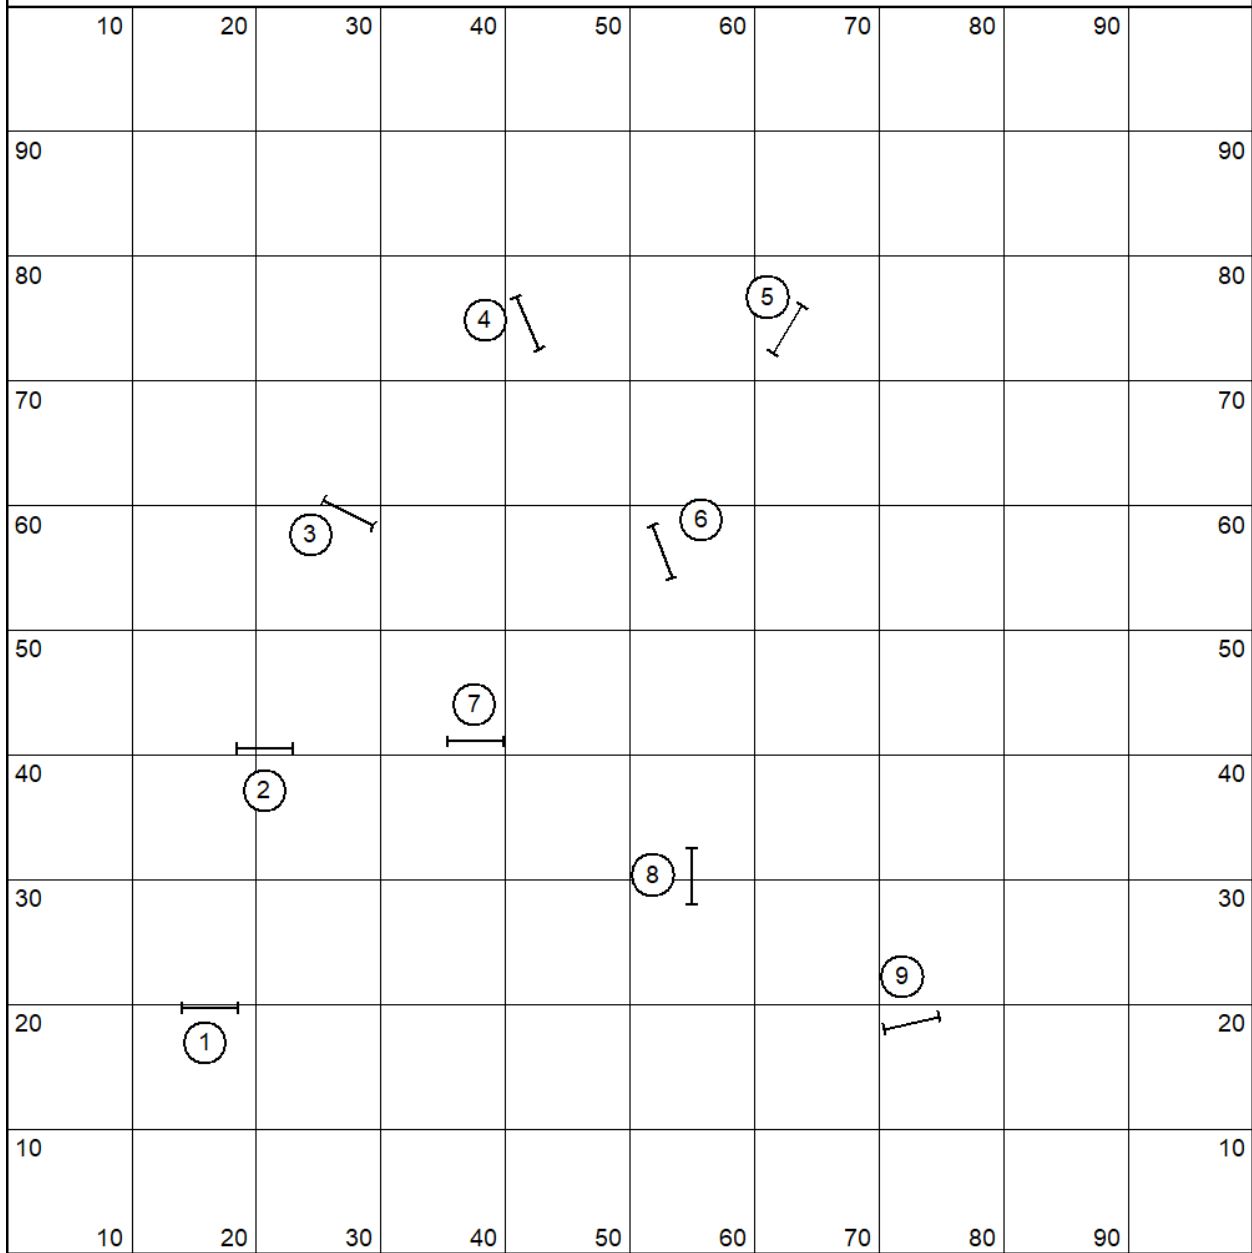

Florin Elite Jumpers

Designed by A. Lengi

Florin Novice Jumpers

Designed by A. Lengi

Florin Intro Jumpers

Designed by A. Lengi

Florin EON Tunnelers

Designed by A. Lengi