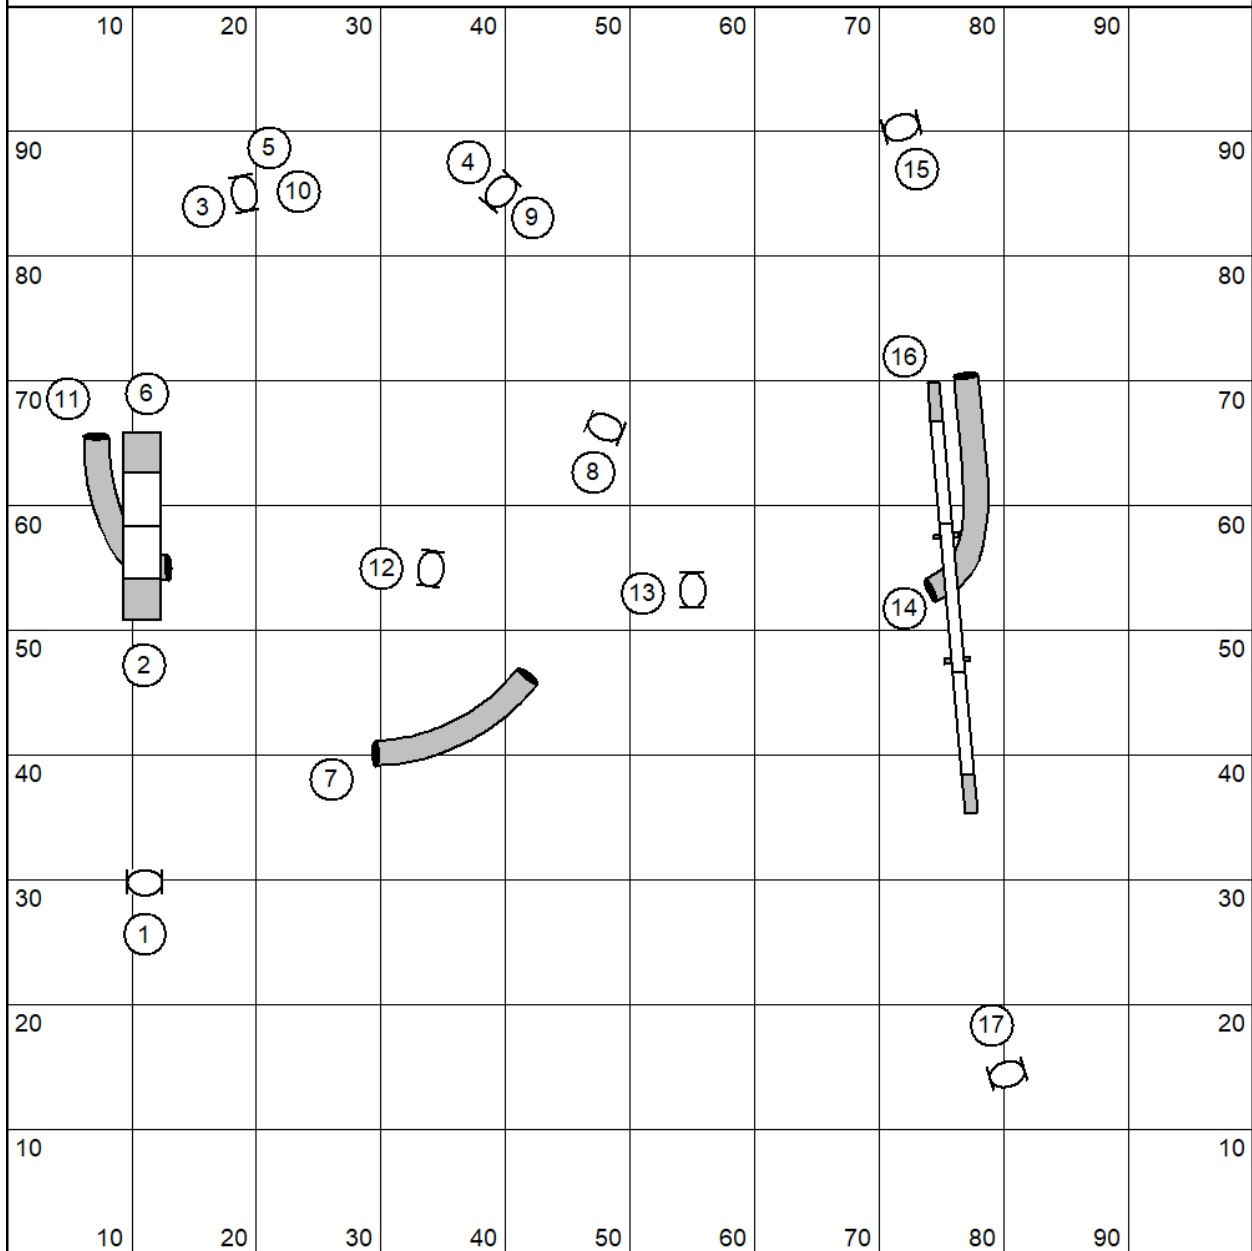

Florin Elite Jumpers

Designed by A. Lengi

Florin Novice Jumpers

Designed by A. Lengi

Florin Intro Jumpers

Designed by A. Lengi

Florin EON Tunnelers

Designed by A. Lengi