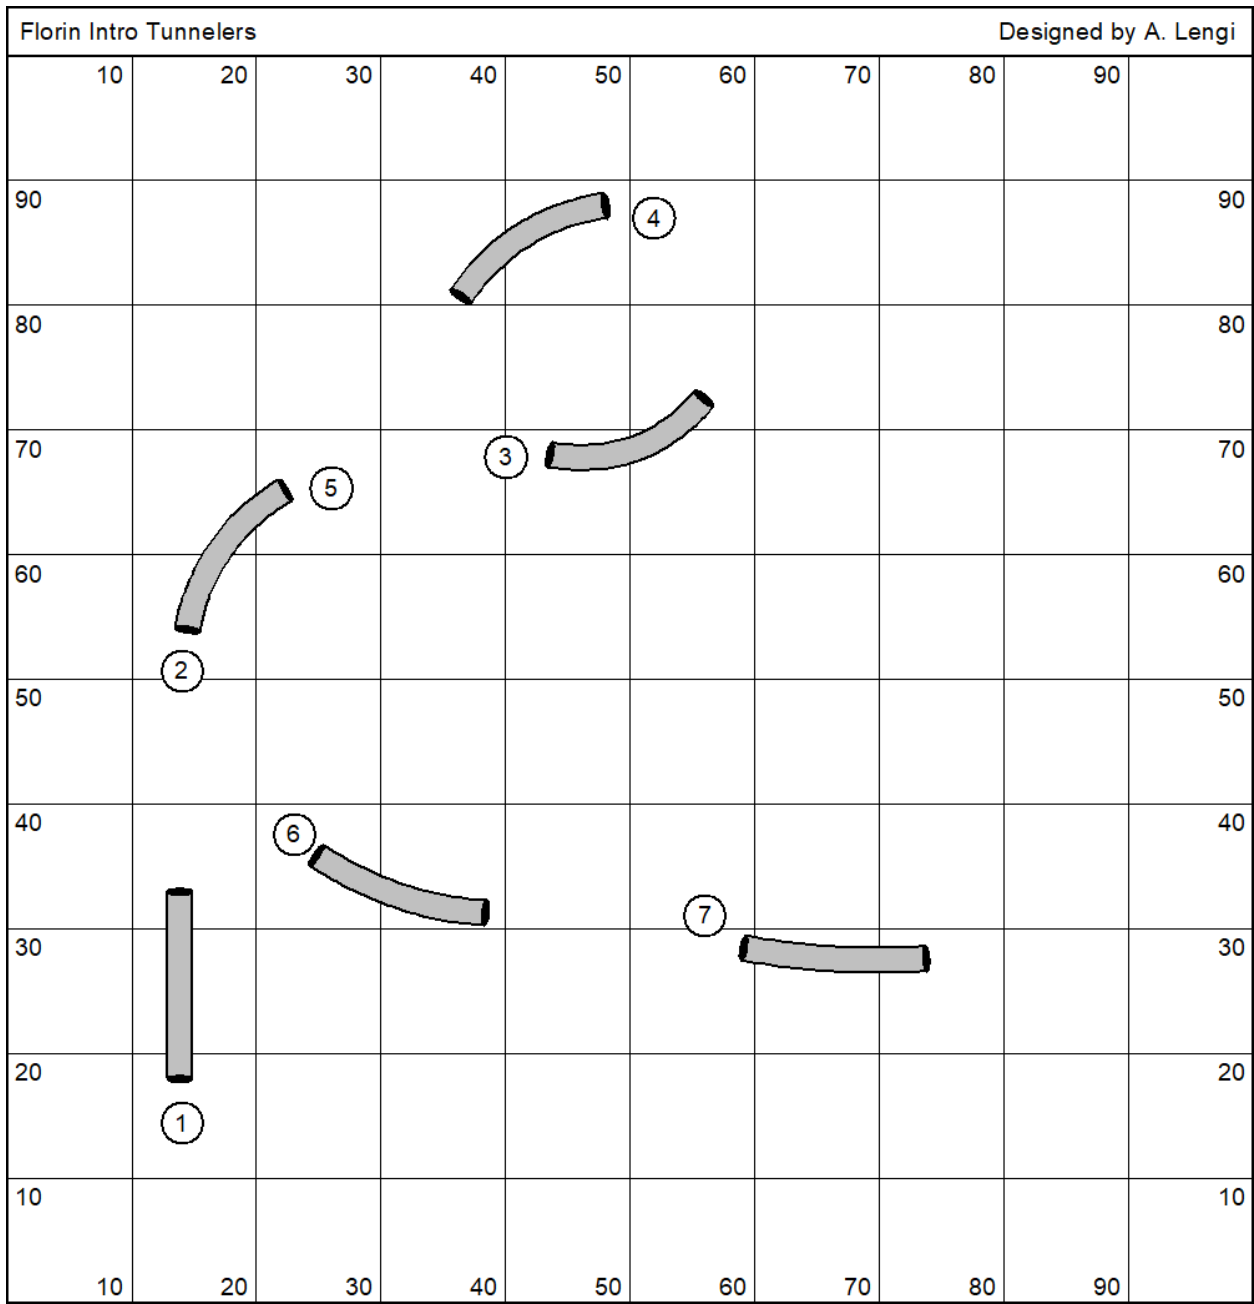

Florin Elite Jumpers

Designed by A. Lengi

Florin Novice Jumpers

Designed by A. Lengi

Florin Intro Jumpers

Designed by A. Lengi

Florin EON Tunnelers

Designed by A. Lengi