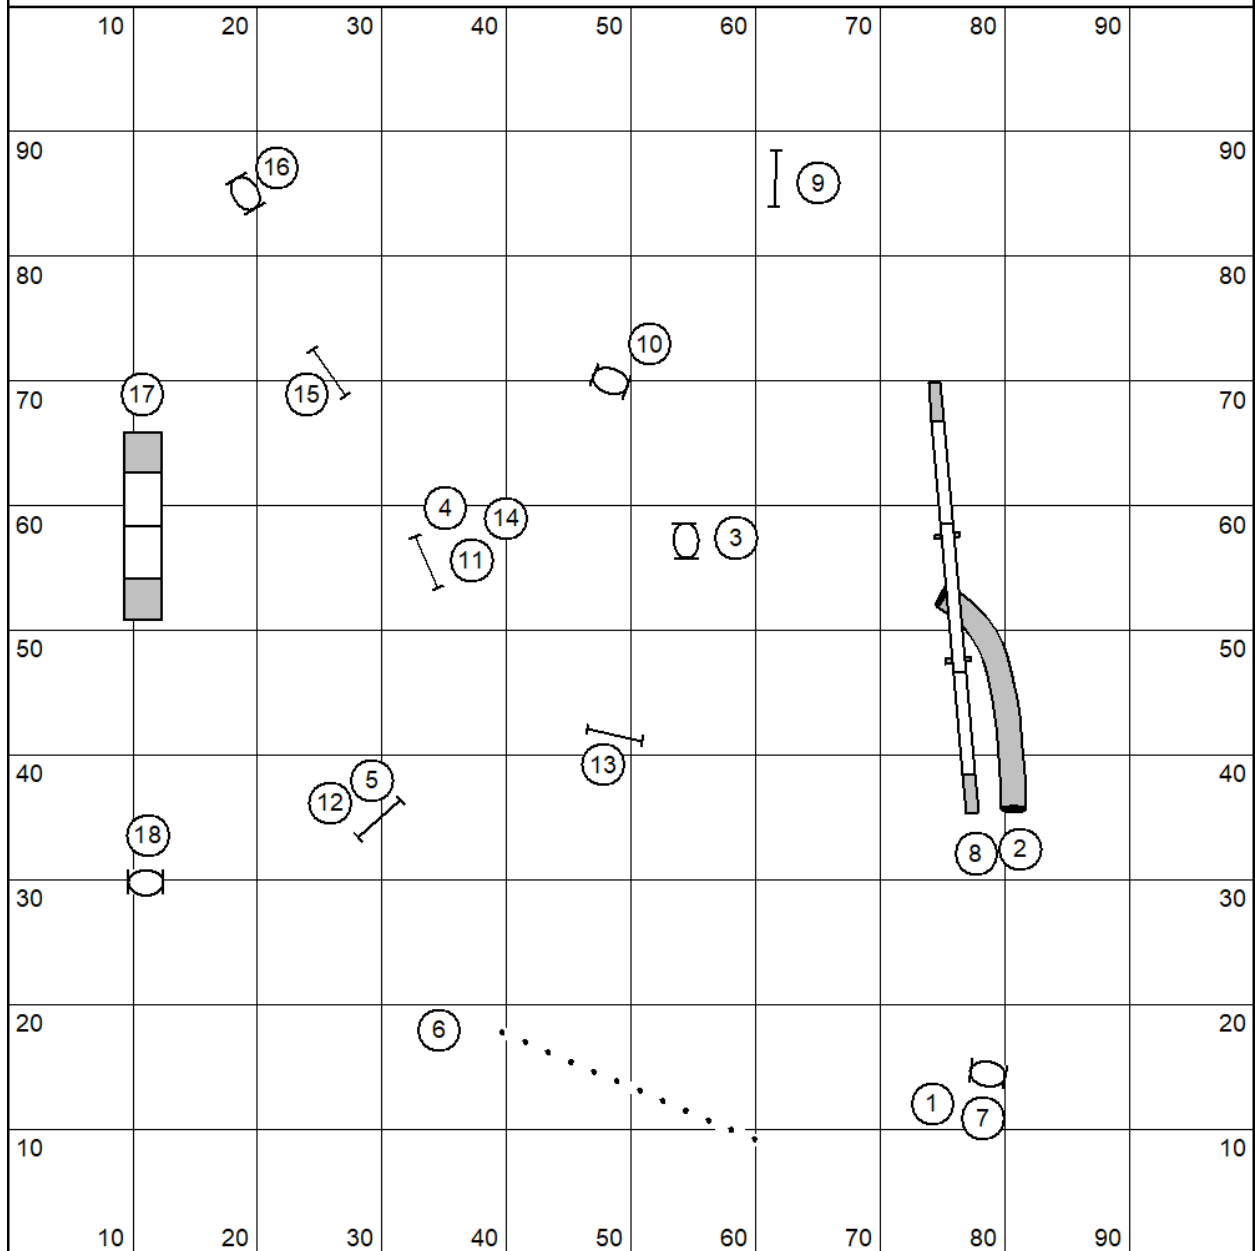

Florin Intro Chances

Designed by A. Lengi

Florin Elite Regular 1

Designed by A. Lengi

Florin Open Regular 1

Designed by A. Lengi

Florin Novice Regular 1

Designed by A. Lengi

Florin Elite Regular 2

Designed by A. Lengi

Florin Open Regular 2

Designed by A. Lengi

Florin Novice Regular 2

Designed by A. Lengi

Florin Intro Regular 2

Designed by A. Lengi