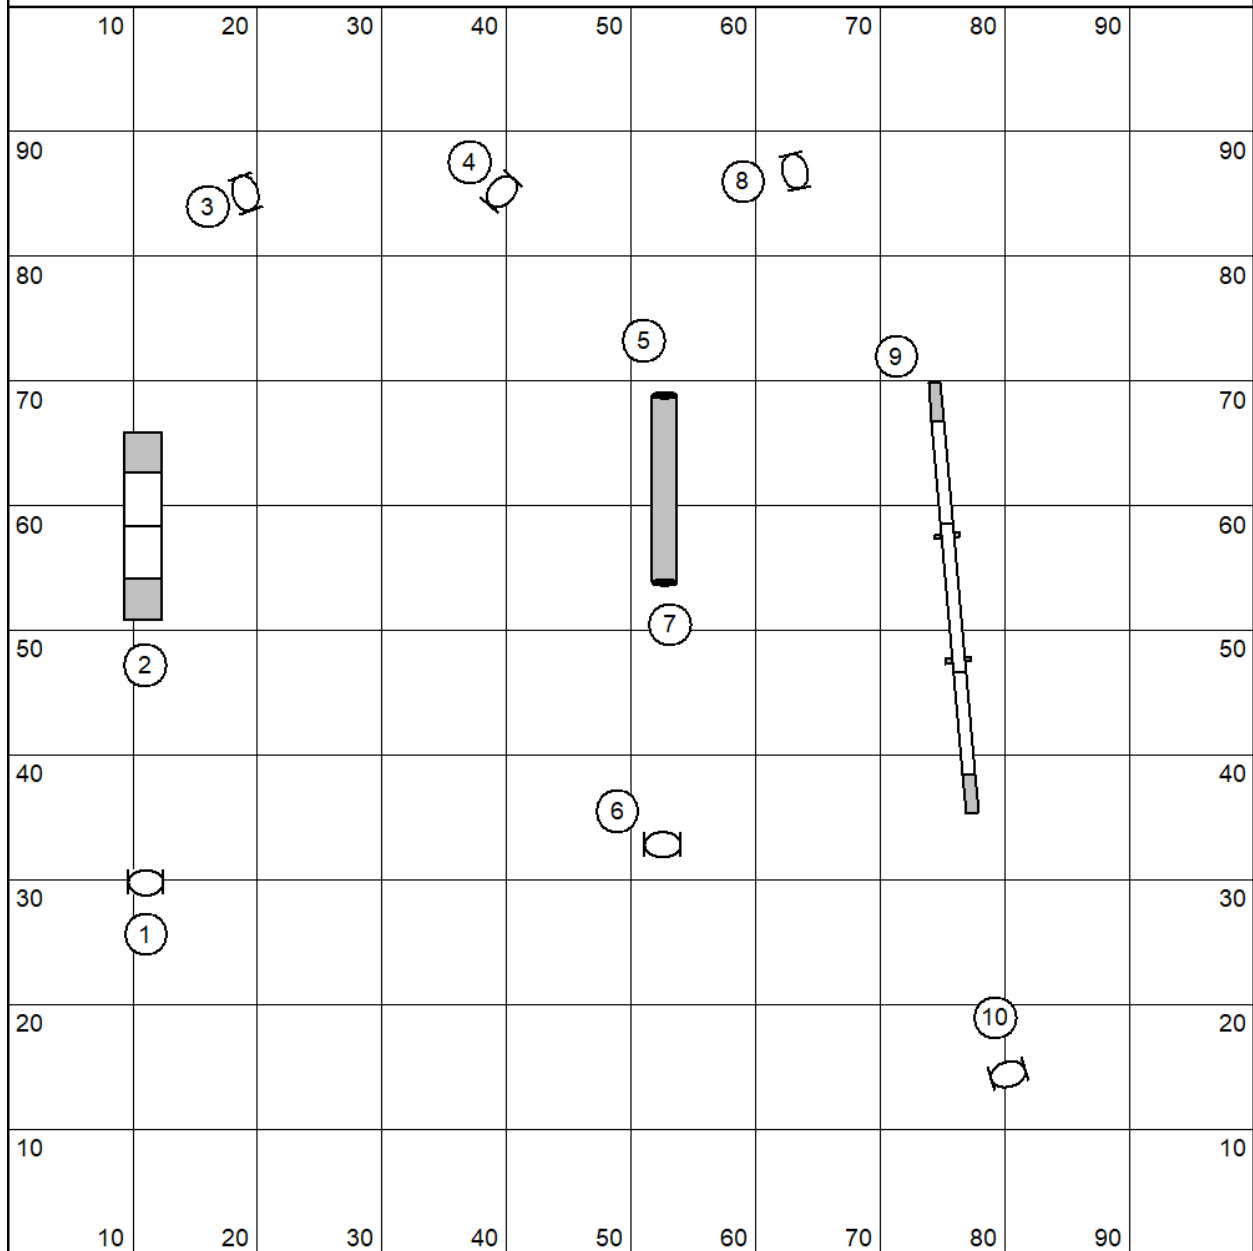

Florin Elite Jumpers

Designed by A. Lengi

Florin Novice Jumpers

Designed by A. Lengi

Florin Intro Jumpers

Designed by A. Lengi

Florin EON Tunnelers

Designed by A. Lengi