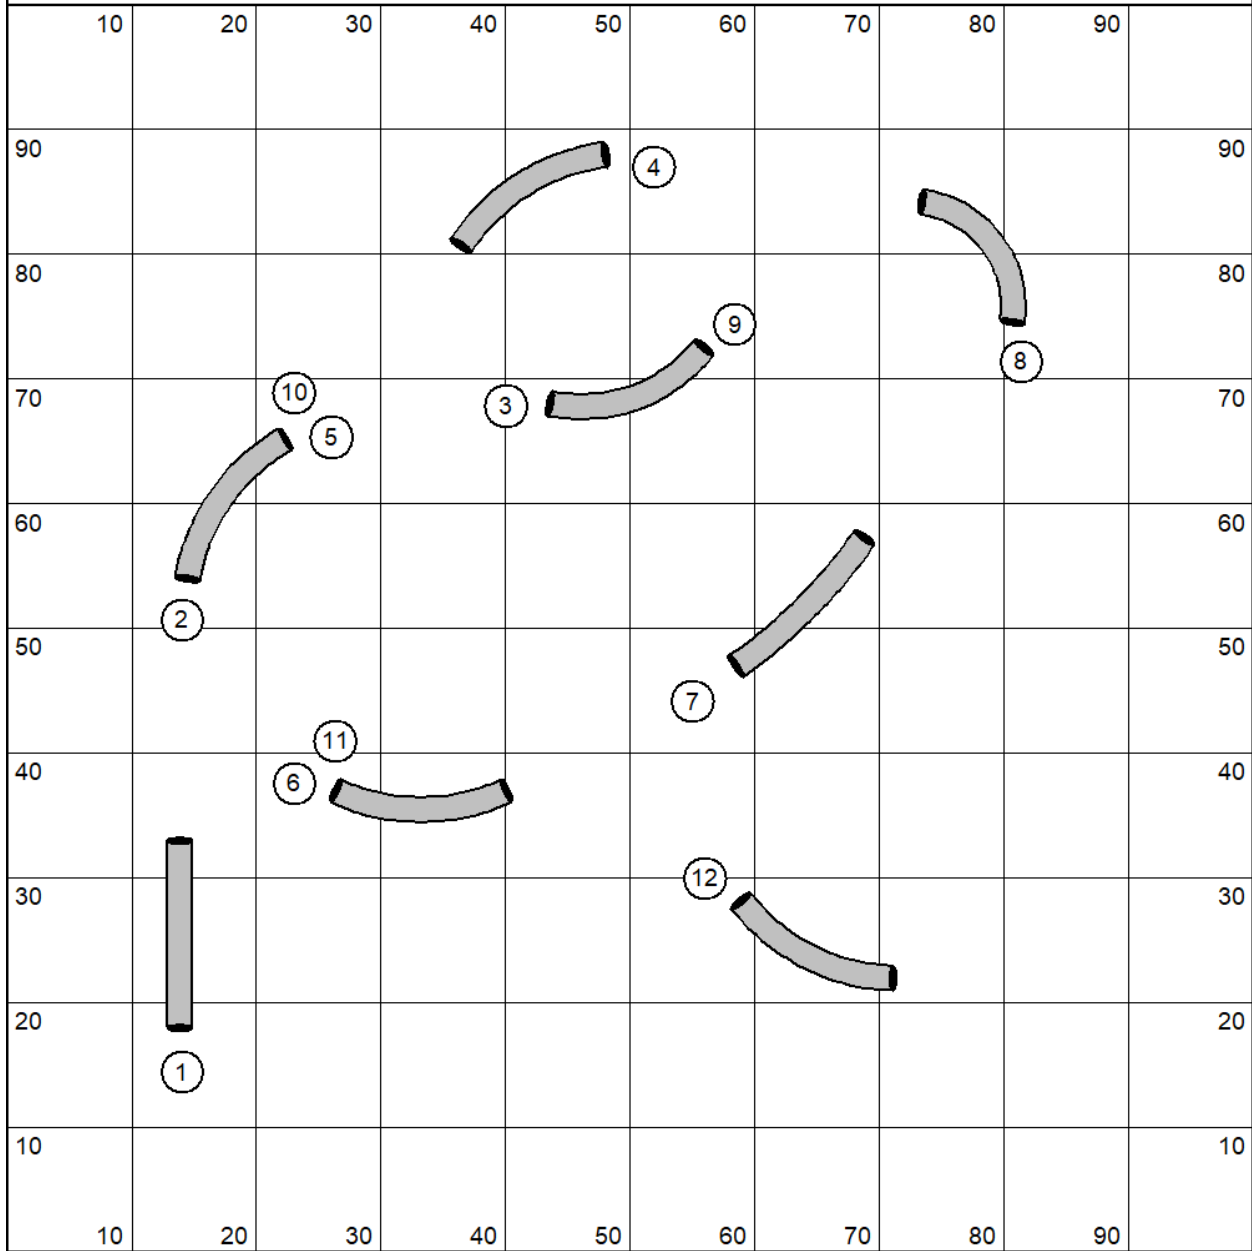

Florin Elite Jumpers

Designed by A. Lengi

Florin Novice Jumpers

Designed by A. Lengi

Florin Intro Jumpers

Designed by A. Lengi

Florin EON Tunnelers

Designed by A. Lengi