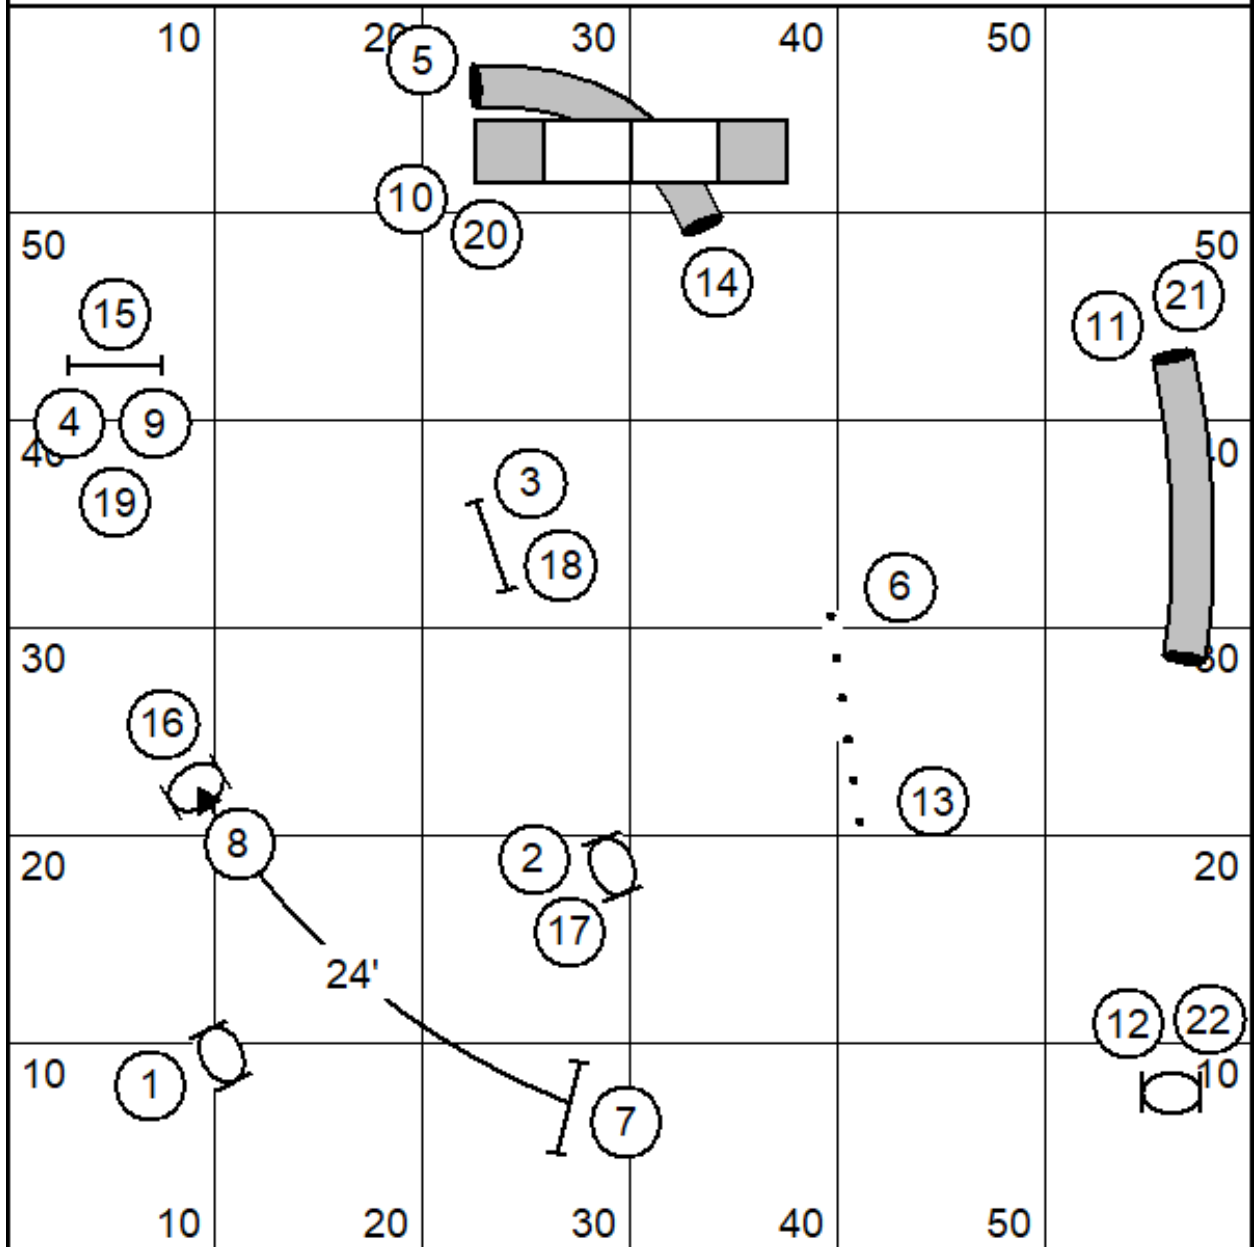

Lepton Elite Regular 1

designed by Erin Wajda

Lepton Open Regular 1

designed by Erin Wajda

Lepton Intro Regular 1

designed by Erin Wajda

Lepton

Open Regular 2

designed by Erin Wajda

Lepton Novice Regular 2

designed by Erin Wajda

Lepton Intro Regular 2

designed by Erin Wajda

Lepton Intro Touch N Go

designed by Erin Wajda