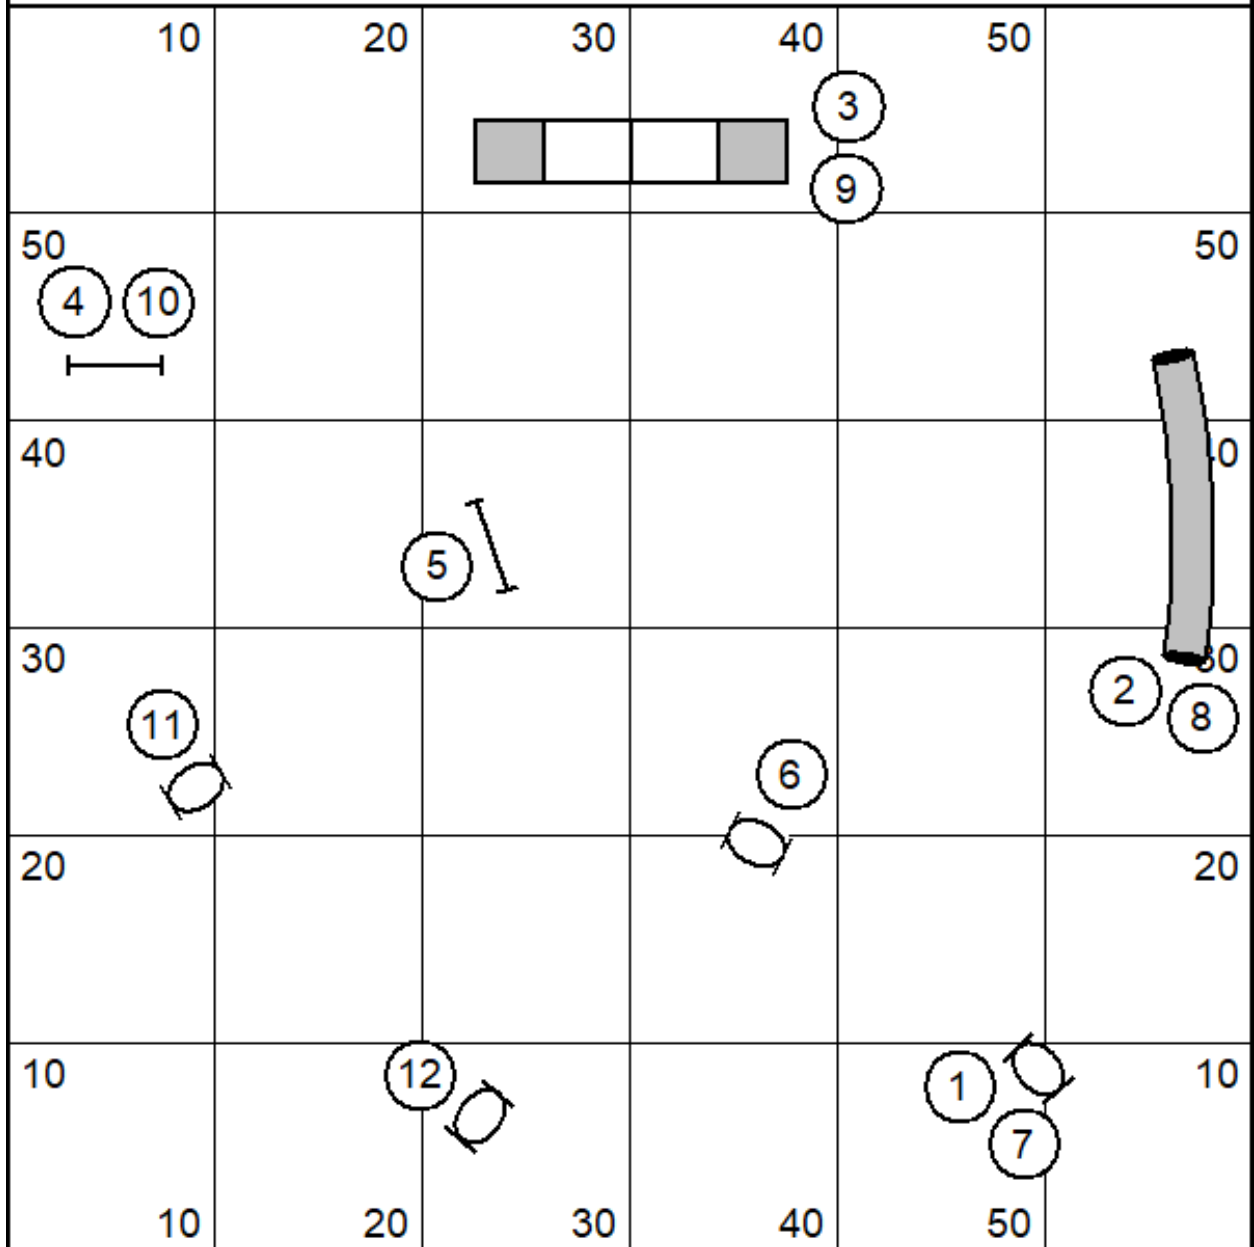

designed by Erin Wajda

Lepton Novice Regular 2

designed by Erin Wajda

Lepton Intro Regular 2

designed by Erin Wajda

Lepton Intro Touch N Go

designed by Erin Wajda