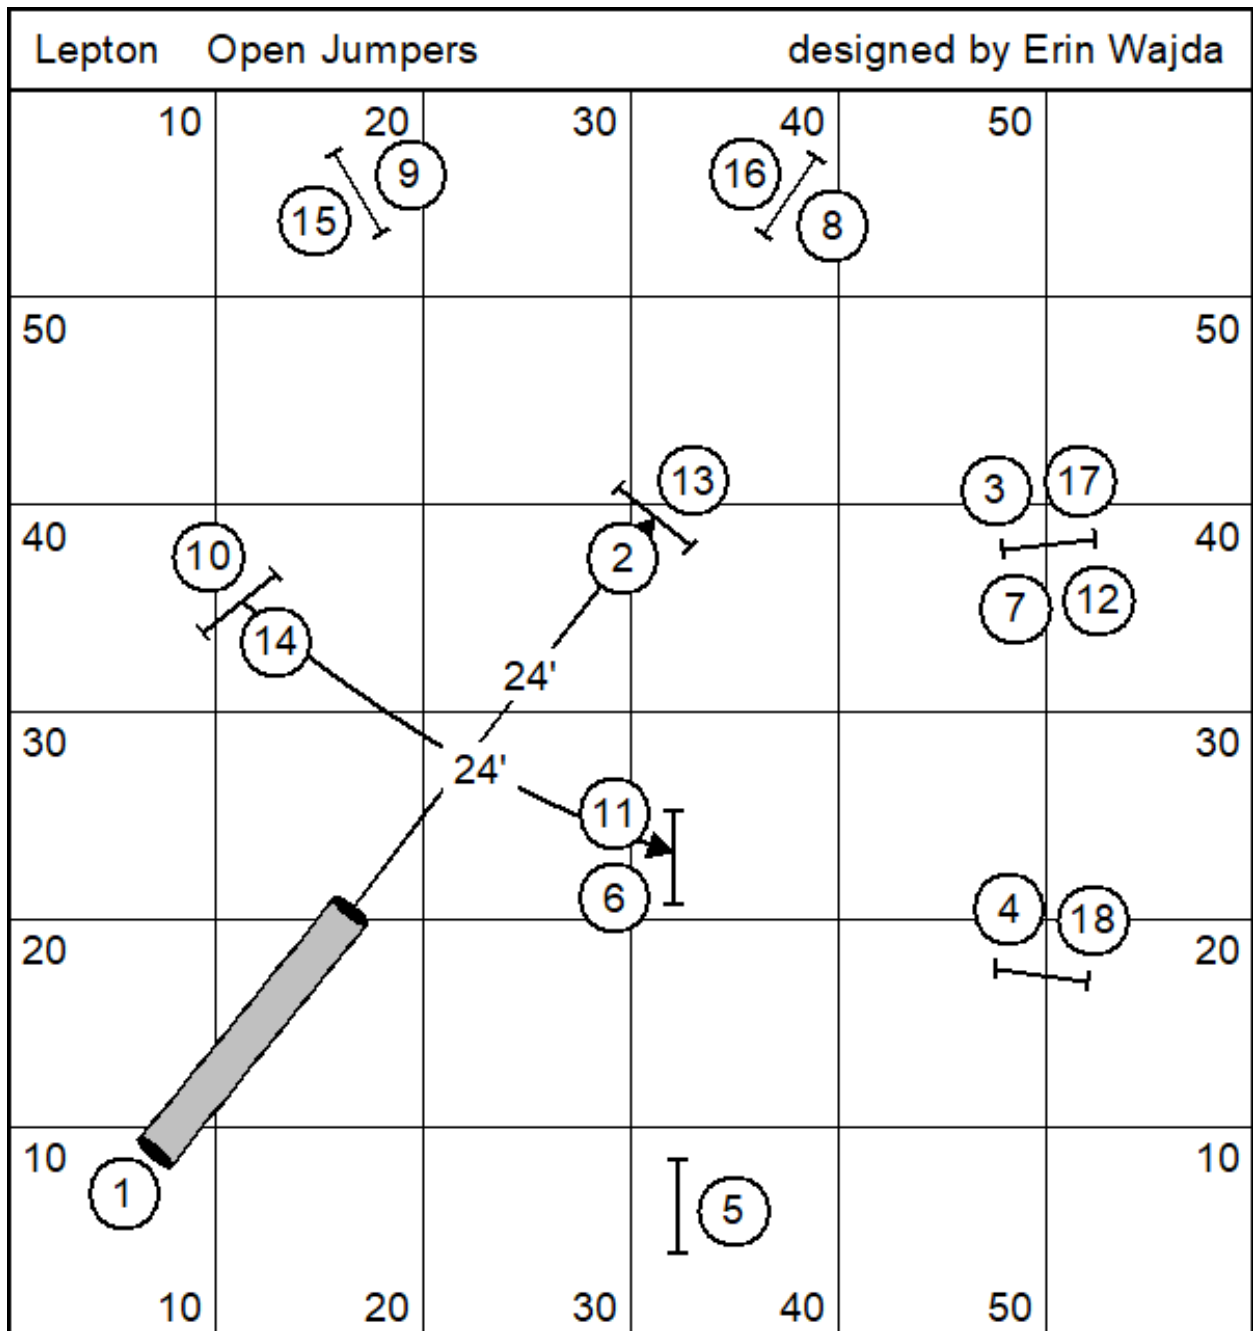

designed by Erin Wajda

Lepton Novice Regular 2

designed by Erin Wajda

Lepton Intro Regular 2

designed by Erin Wajda

Lepton Intro Touch N Go

designed by Erin Wajda