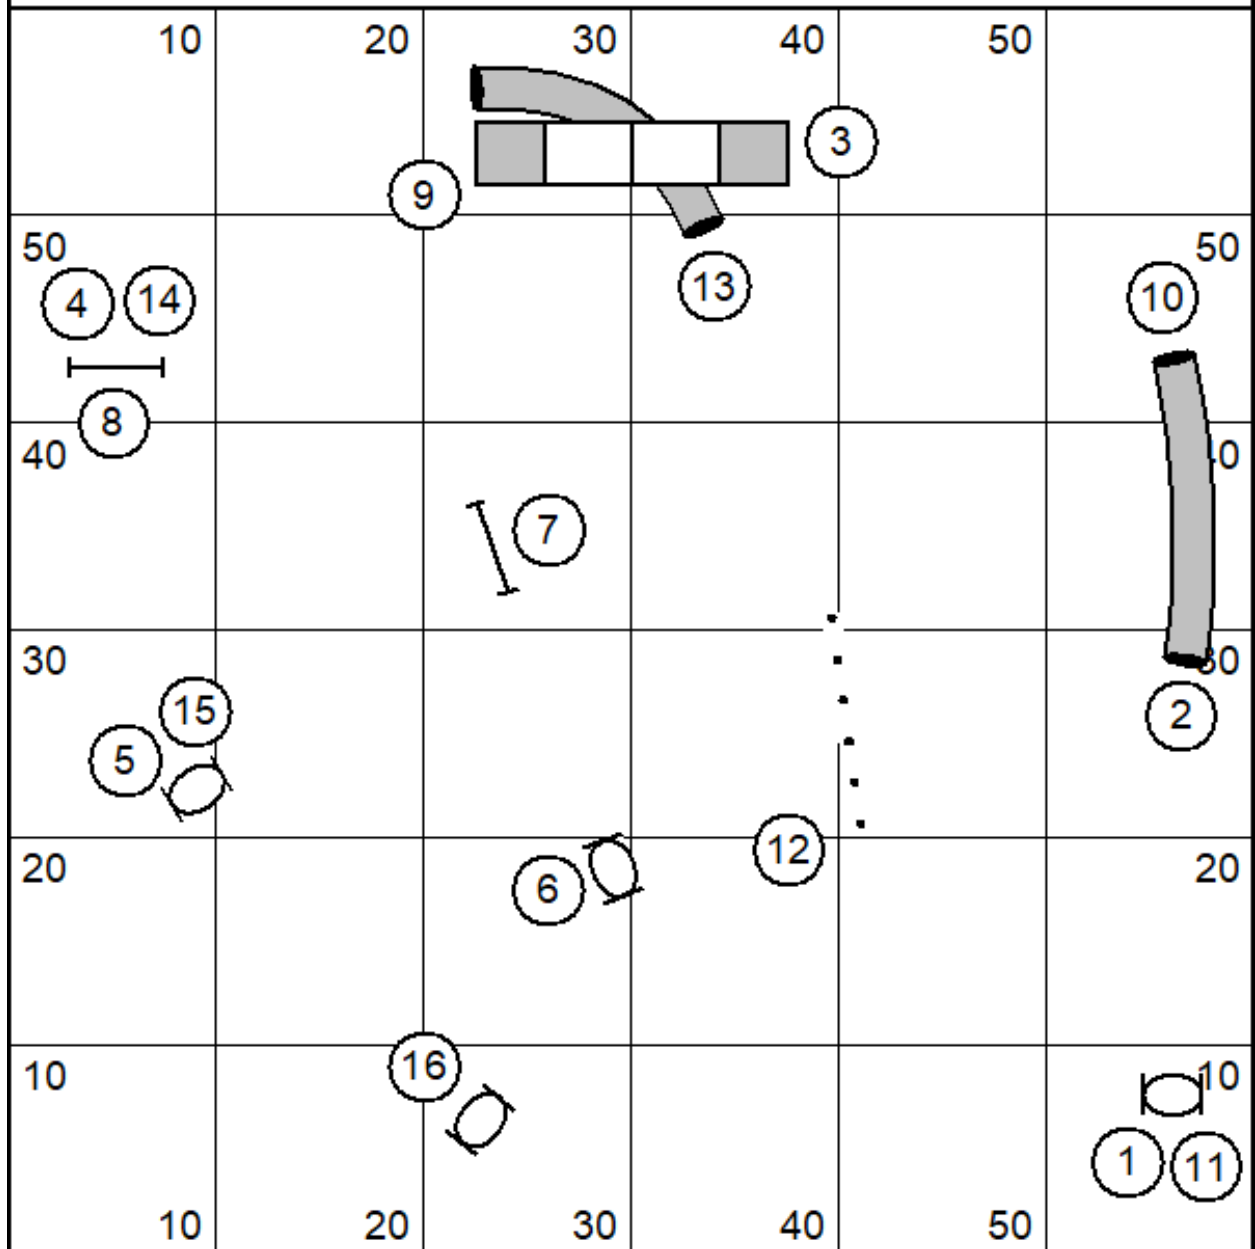

Lepton Elite Regular 1

designed by Erin Wajda

Lepton Open Regular 1

designed by Erin Wajda

Lepton Intro Regular 1

designed by Erin Wajda

Lepton

Open Regular 2

designed by Erin Wajda

Lepton Novice Regular 2

designed by Erin Wajda

Lepton Intro Regular 2

designed by Erin Wajda

Lepton Intro Touch N Go

designed by Erin Wajda