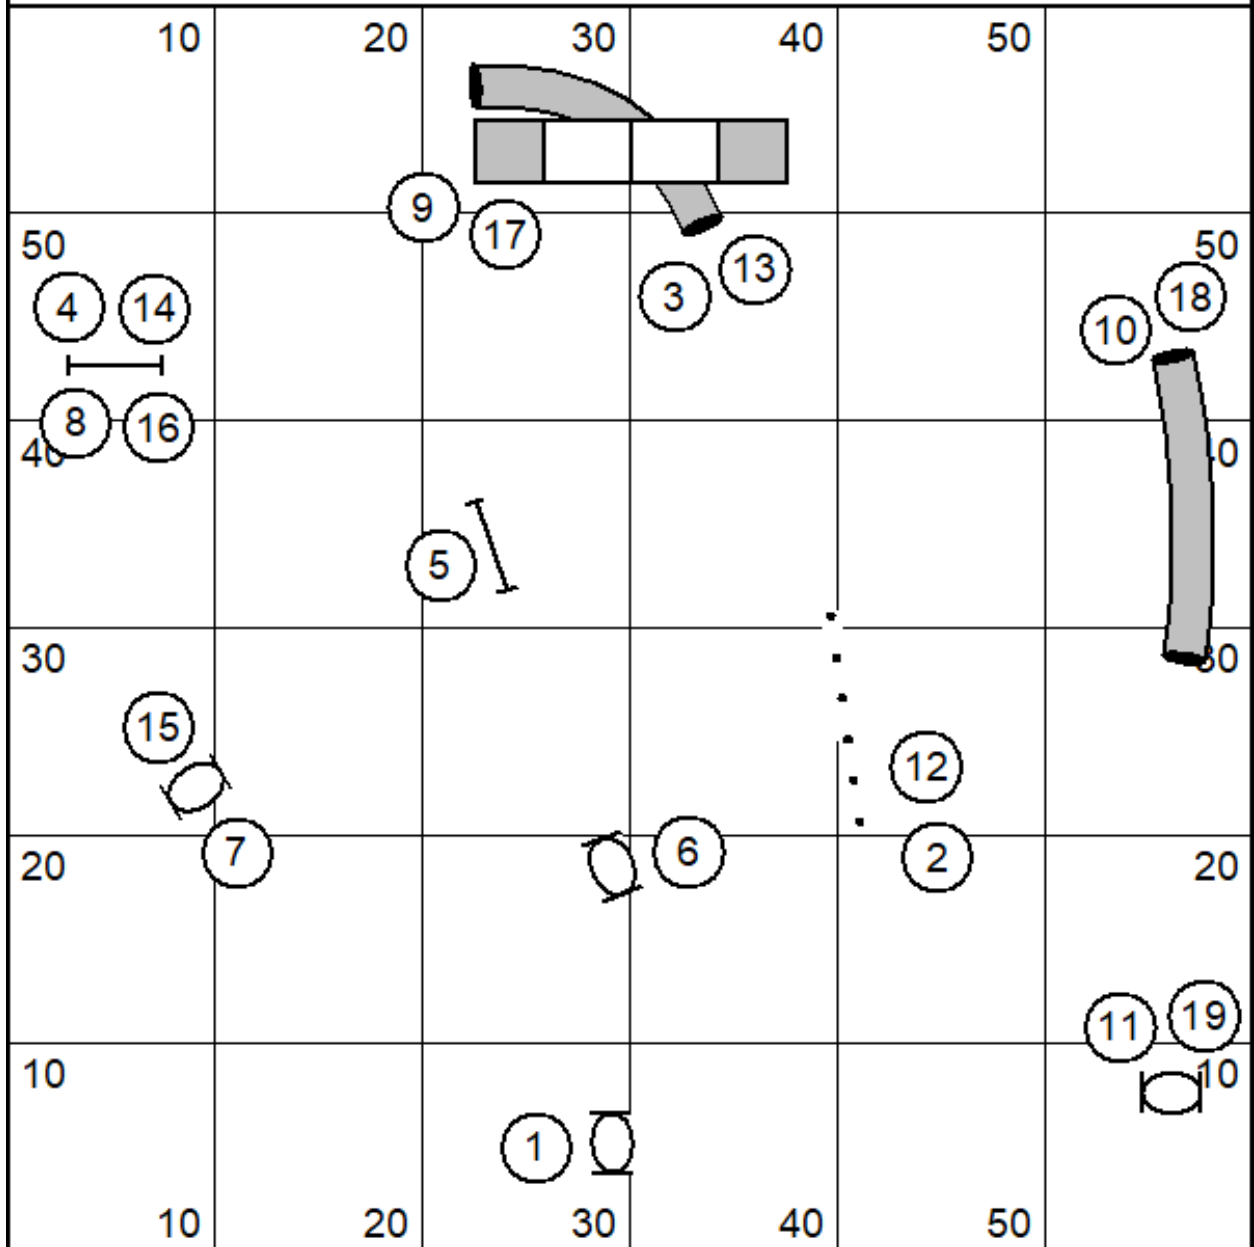

Lepton Elite Regular 1

designed by Erin Wajda

Lepton Open Regular 1

designed by Erin Wajda

Lepton Intro Regular 1

designed by Erin Wajda

Lepton

Open Regular 2

designed by Erin Wajda

Lepton Novice Regular 2

designed by Erin Wajda

Lepton Intro Regular 2

designed by Erin Wajda

Lepton Intro Touch N Go

designed by Erin Wajda