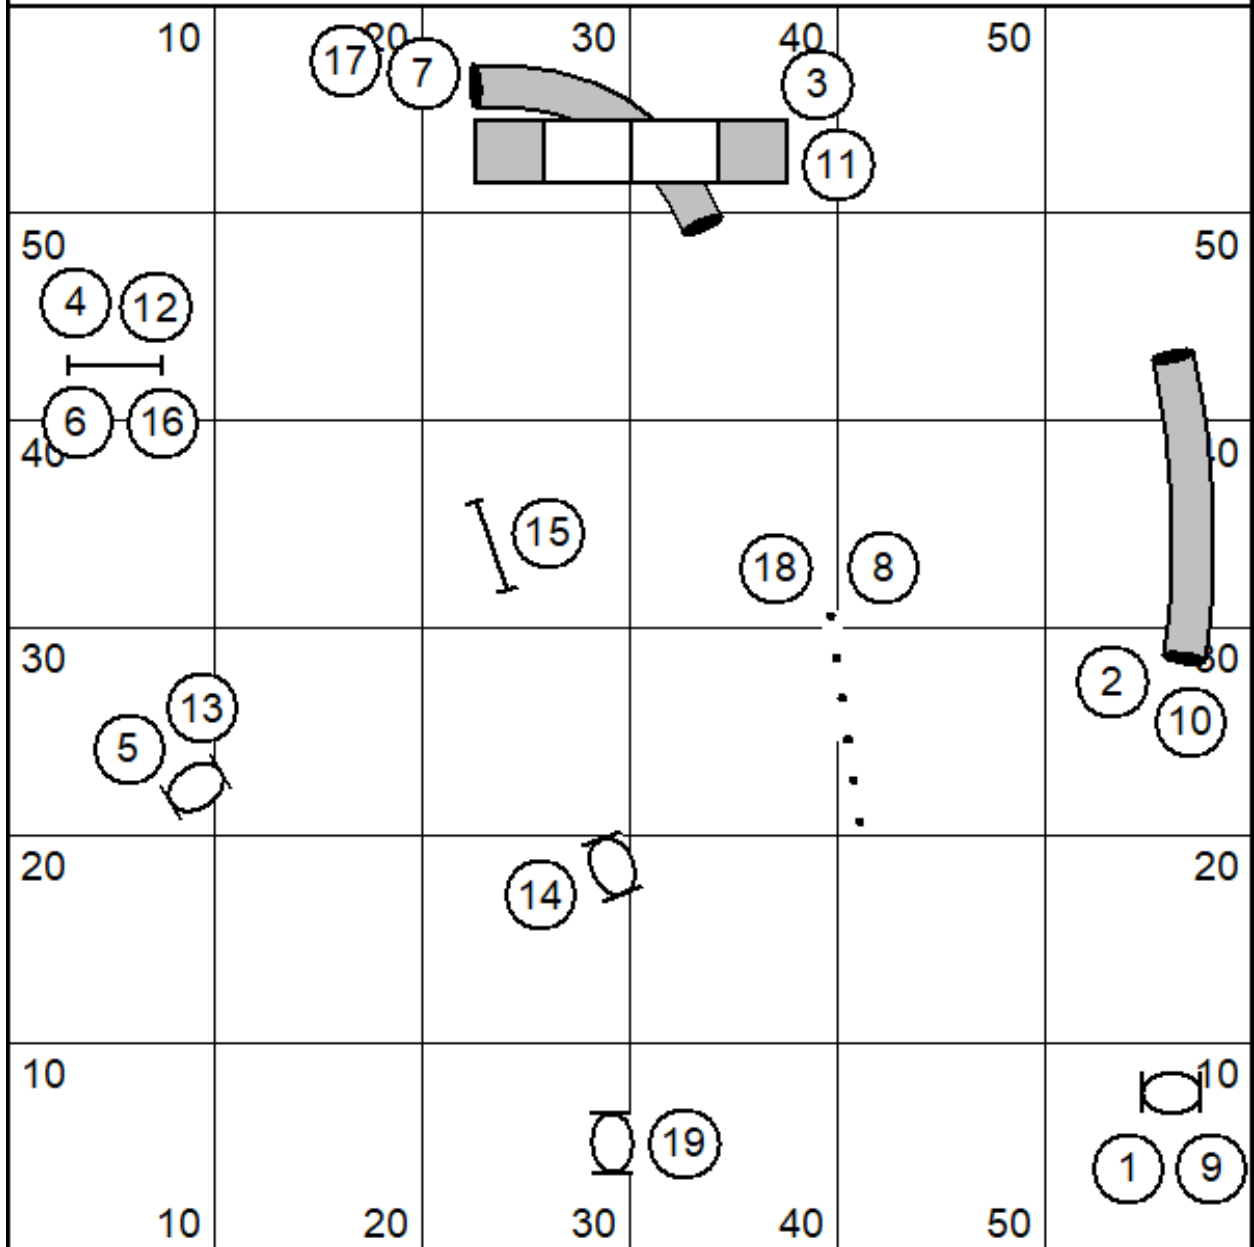

Lepton Elite Regular 1

designed by Erin Wajda

Lepton Open Regular 1

designed by Erin Wajda

Lepton Intro Regular 1

designed by Erin Wajda

Lepton

Open Regular 2

designed by Erin Wajda

Lepton Novice Regular 2

designed by Erin Wajda

Lepton Intro Regular 2

designed by Erin Wajda

Lepton Intro Touch N Go

designed by Erin Wajda