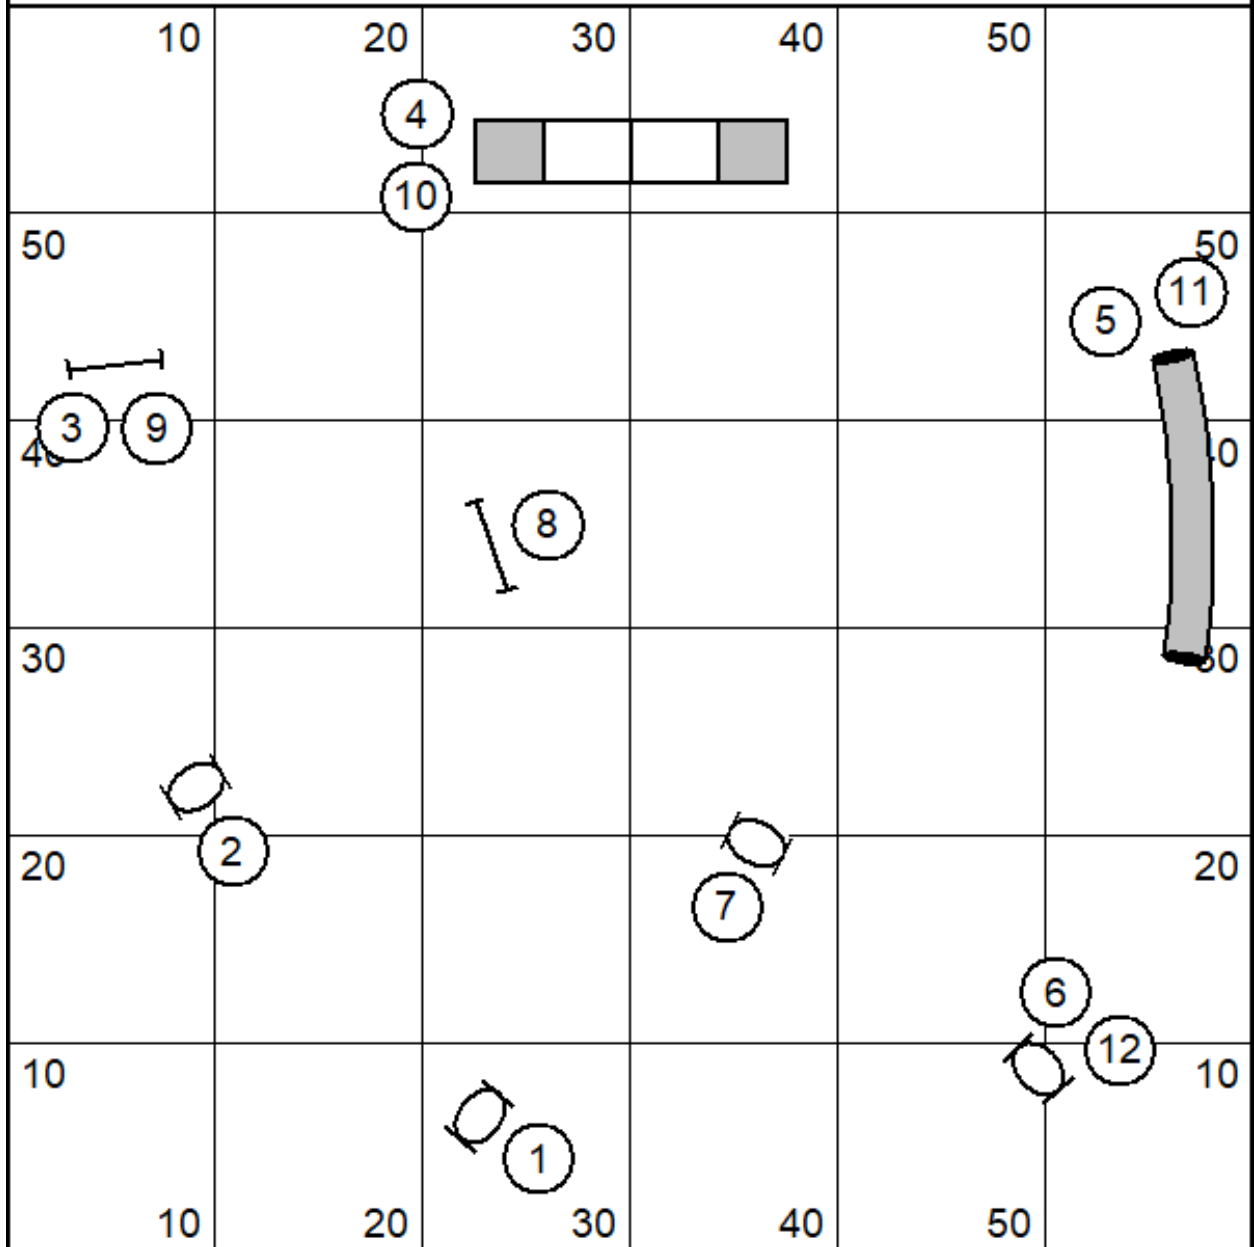

Lepton Elite Regular 1

designed by Erin Wajda

Lepton Open Regular 1

designed by Erin Wajda

Lepton Intro Regular 1

designed by Erin Wajda

Lepton

Open Regular 2

designed by Erin Wajda

Lepton Novice Regular 2

designed by Erin Wajda

Lepton Intro Regular 2

designed by Erin Wajda

Lepton Intro Touch N Go

designed by Erin Wajda