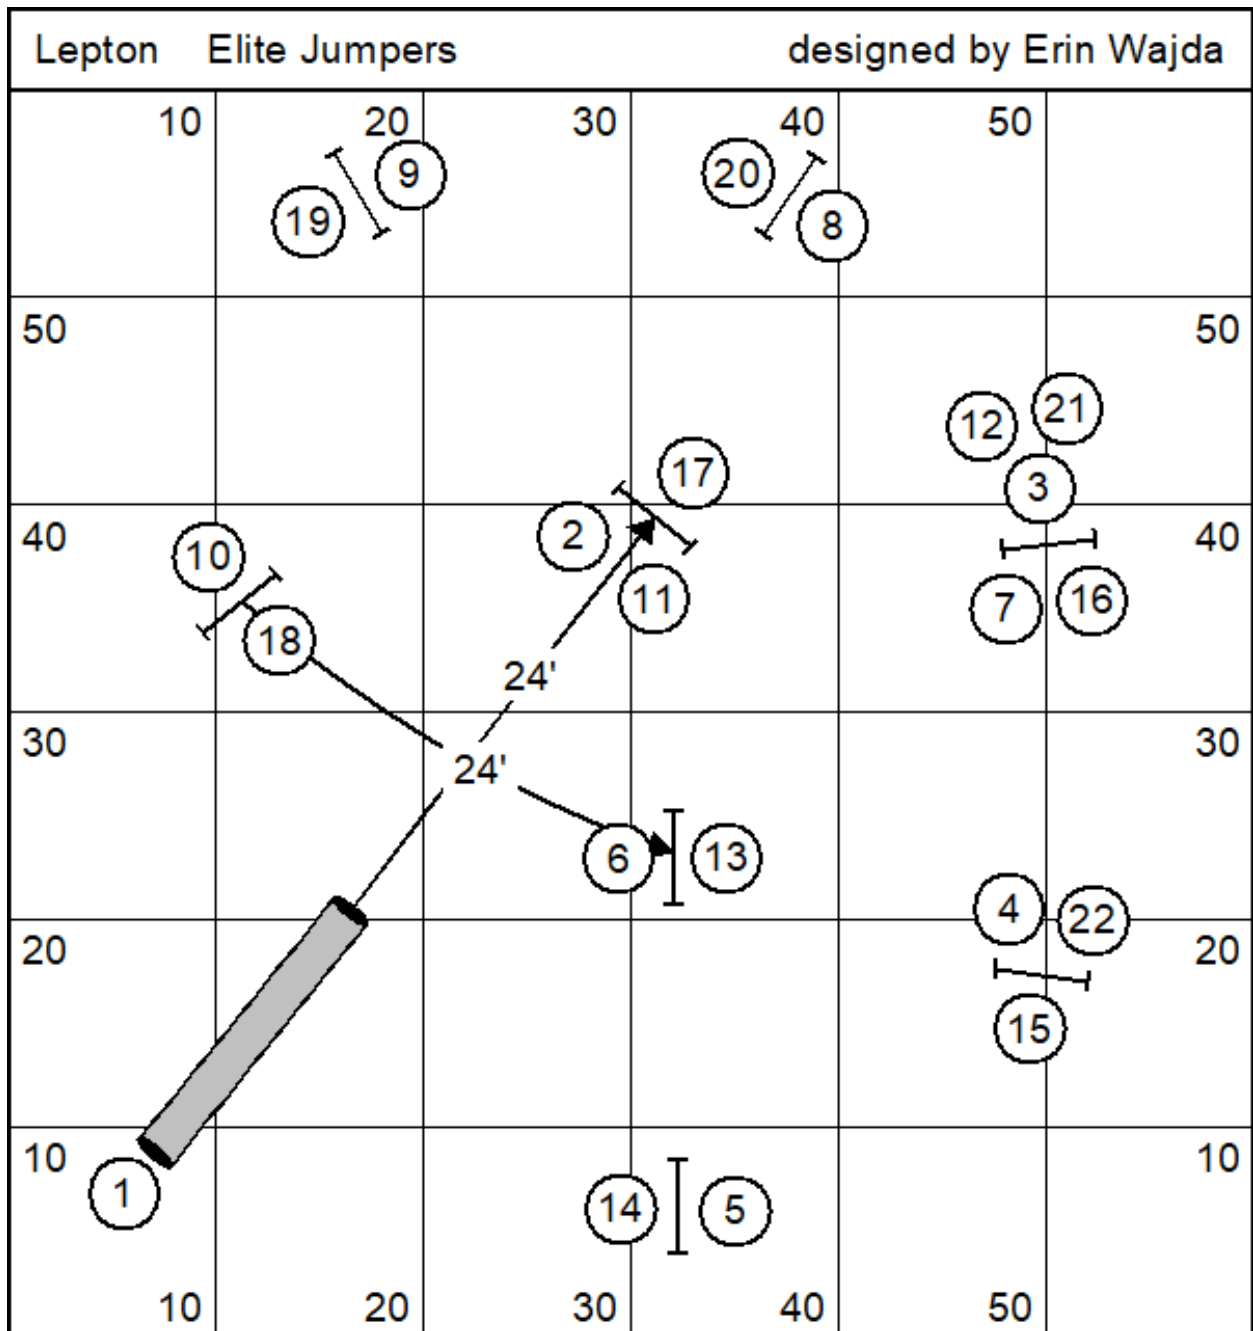

designed by Erin Wajda

Lepton Novice Regular 2

designed by Erin Wajda

Lepton Intro Regular 2

designed by Erin Wajda

Lepton Intro Touch N Go

designed by Erin Wajda