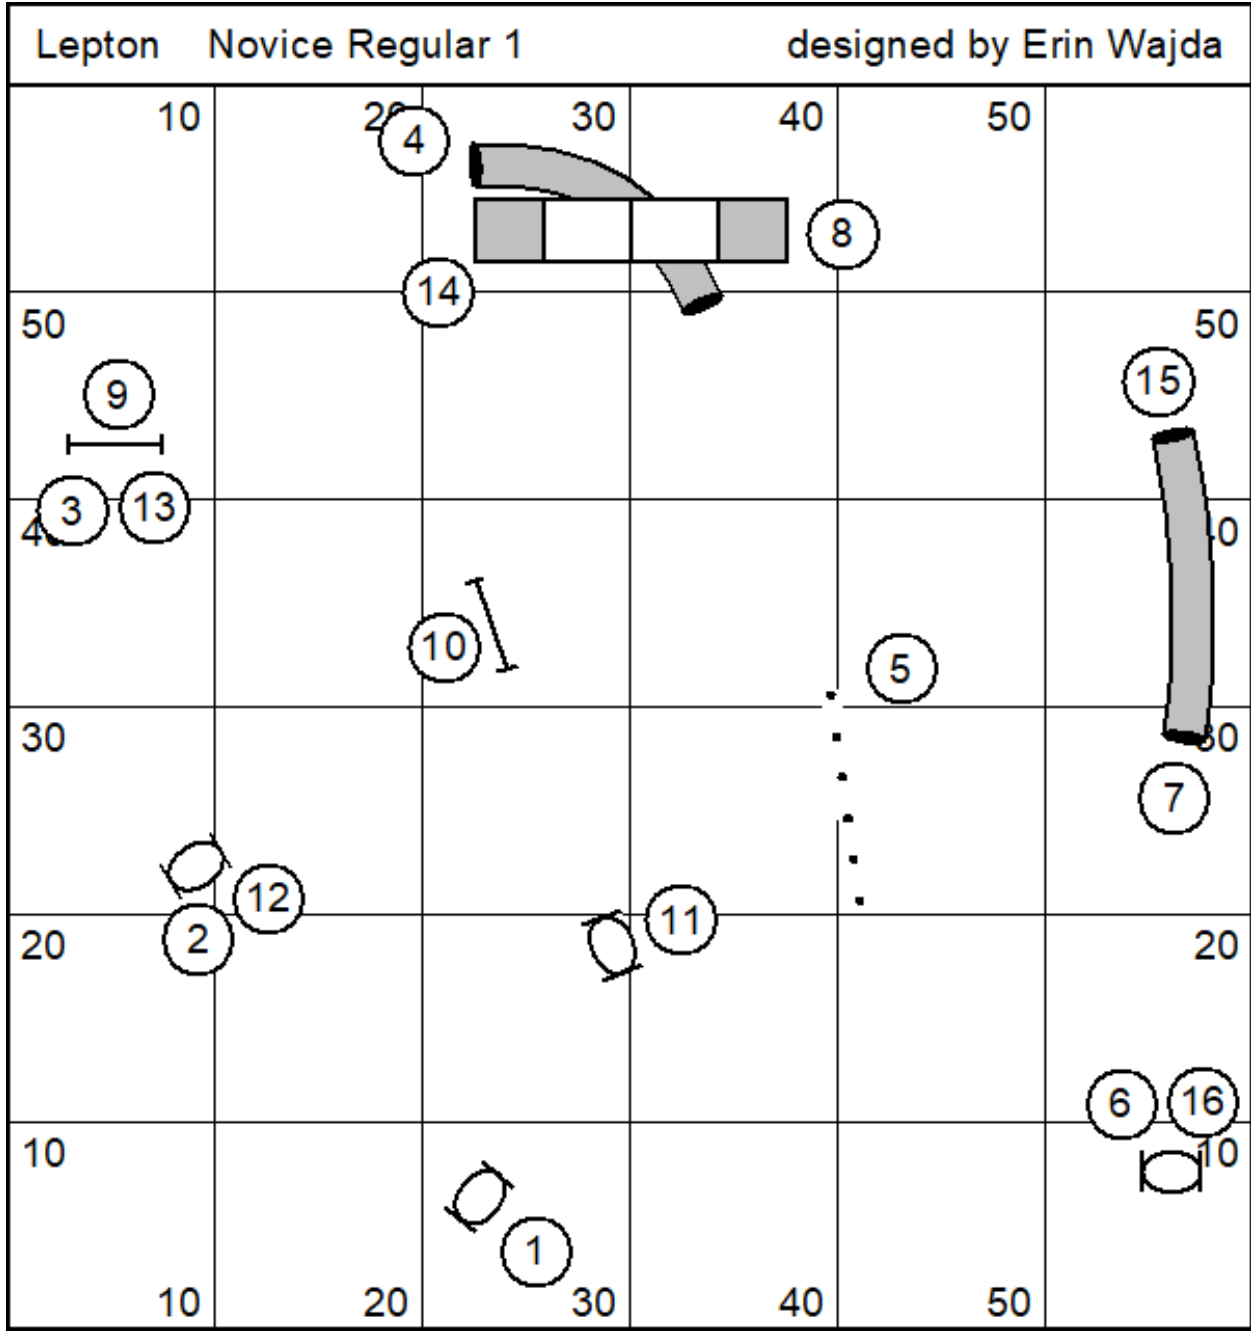

Lepton Elite Regular 1

designed by Erin Wajda

Lepton Open Regular 1

designed by Erin Wajda

Lepton Intro Regular 1

designed by Erin Wajda

Lepton

Open Regular 2

designed by Erin Wajda

Lepton Novice Regular 2

designed by Erin Wajda

Lepton Intro Regular 2

designed by Erin Wajda

Lepton Intro Touch N Go

designed by Erin Wajda